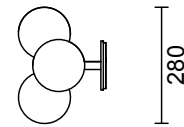

TRILOGY COLLECTION

ARTICOLOSTUDIOS.COM

6 BALL HORIZONTAL WALL SCONCE

23V2

ABOUT TRILOGY

Trilogy manifests contemporary sophistication of yesteryear, drawing from art deco imaginings with staggered rods, jewel-like cuff detailing and mouth-blown orbs.

LEAD TIME

6 - 8 weeks

LIGHT SOURCE

6 x 12V G4 2W LED bipin
2700K warm white
1200 total lumen output
Dimmable
Lamps included

INSTALLATION

Supplied with external driver

WEIGHT

12kg

CERTIFICATION

CE /AU

WARRANTY

3 years

FITTING FINISHES

Brass
Mid Bronze
Satin Nickel
Black Electroplate

FITTING OPTIONS

6 ball
9 ball
12 ball

SHADE COLOURS

Snow
Scandi
Tea
Frosted Tea
Fizi (weight: 20kg)