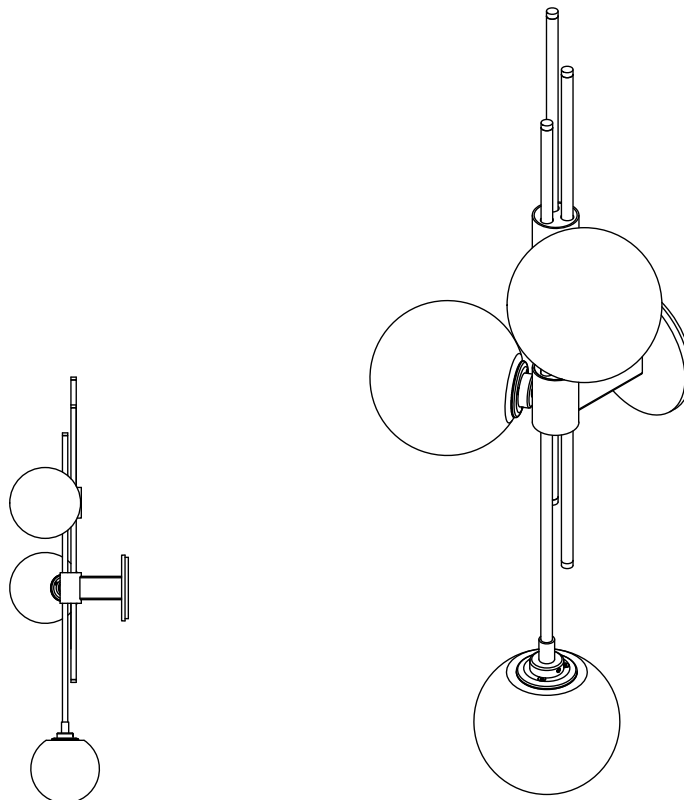

TRILOGY COLLECTION
WALL SCONCE

WALL SCONCE

23V2

ABOUT TRILOGY

Trilogy manifests contemporary sophistication of yesteryear, drawing from art deco imaginings with staggered rods, jewel-like cuff detailing and mouth-blown orbs.

LEAD TIME

6 - 8 weeks

LIGHT SOURCE

6 x 12V G4 2W LED bipin
2700K warm white
600 total lumen output
Dimmable
Lamps included

INSTALLATION

Supplied with external driver

WEIGHT

8kg

LEAD TIME

6 - 8 weeks

LIGHT SOURCE

3 x 12V G4 2W LED bipin
2700K warm white
600 total lumen output
Dimmable
Lamps included

INSTALLATION

Supplied with external driver

ROD LENGTH

Available rod lengths above the ball configuration: 616mm, 816mm and 1016mm.

LEAD TIME

6 - 8 weeks

LIGHT SOURCE

6 x 12V G4 2W LED bipin
2700K warm white
1200 total lumen output
Dimmable
Lamps included

INSTALLATION

Supplied with external driver

ROD LENGTH

Rod lengths range between 400mm - 1600mm, in increments of 100mm.