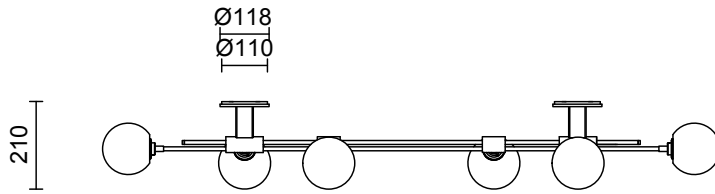

TRILOGY COLLECTION

ARTICOLOSTUDIOS.COM

6 BALL HORIZONTAL WALL SCONCE

23V2

ABOUT TRILOGY

Trilogy manifests contemporary sophistication of yesteryear, drawing from art deco imaginings with staggered rods, jewel-like cuff detailing and mouth-blown orbs.

LEAD TIME

6 - 8 weeks

LIGHT SOURCE

6 x 12V G4 2W LED bipin
2700K warm white
1200 total lumen output
Dimmable
Lamps included

INSTALLATION

Supplied with external driver

WEIGHT

12kg

CERTIFICATION

CE /AU

WARRANTY

3 years

FITTING FINISHES

Brass
Mid Bronze
Satin Nickel
Black Electroplate

FITTING OPTIONS

6 ball
9 ball
12 ball

SHADE COLOURS

Snow
Scandi
Tea
Frosted Tea
Fizi (weight: 20kg)