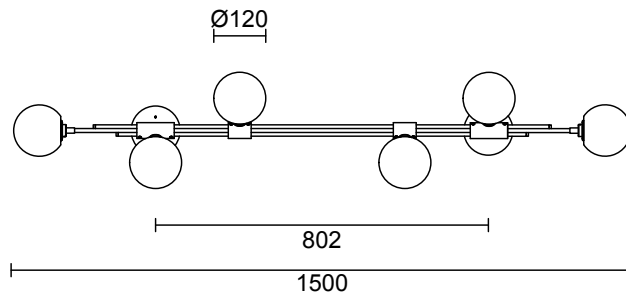

TRILOGY COLLECTION

ARTICOLOSTUDIOS.COM

6 BALL HORIZONTAL WALL SCONCE

23V2

ABOUT TRILOGY

Trilogy manifests contemporary sophistication of yesteryear, drawing from art deco imaginings with staggered rods, jewel-like cuff detailing and mouth-blown orbs.

LEAD TIME

6 - 8 weeks

LIGHT SOURCE

6 x 12V G4 2W LED bipin
2700K warm white
1200 total lumen output
Dimmable
Lamps included

INSTALLATION

Supplied with external driver

WEIGHT

12kg

CERTIFICATION

CE /AU

WARRANTY

3 years

FITTING FINISHES

Brass
Mid Bronze
Satin Nickel
Black Electroplate

FITTING OPTIONS

6 ball
9 ball
12 ball

SHADE COLOURS

Snow
Scandi
Tea
Frosted Tea
Fizi (weight: 20kg)