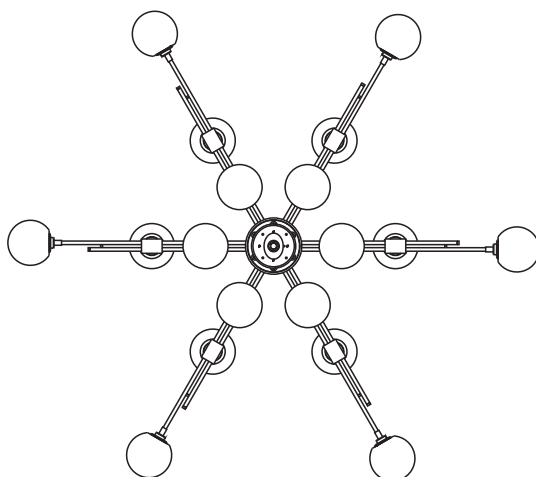

TRILOGY COLLECTION
STARBURST PENDANT

ARTICOLOSTUDIOS.COM

23V2

ABOUT TRILOGY

Trilogy manifests contemporary sophistication of yesteryear, drawing from art deco imaginings with staggered rods, jewel-like cuff detailing and mouth-blown orbs.

LEAD TIME

6 - 8 weeks

LIGHT SOURCE

18 x 12V G4 2W LED bipin
2700K warm white
200 lumens
Dimmable
Lamps included

INSTALLATION

Supplied with external driver

WEIGHT

22kg

CERTIFICATION

CE /AU

WARRANTY

3 years

FITTING FINISHES

Brass
Mid Bronze
Satin Nickel
Black Electroplate

SHADE COLOURS

Snow
Scandi