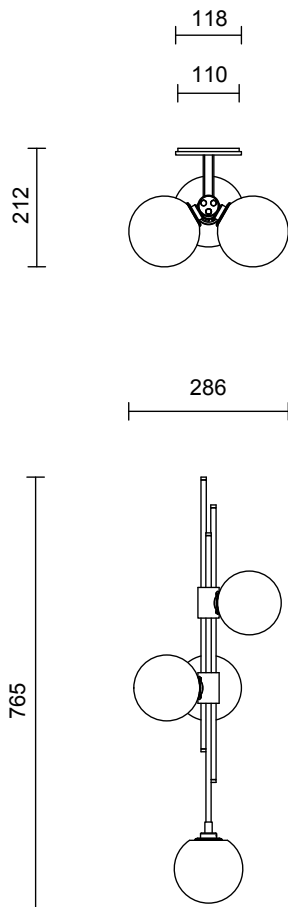

WALL SCONCE

23V2

ABOUT TRILOGY

Trilogy manifests contemporary sophistication of yesteryear, drawing from art deco imaginings with staggered rods, jewel-like cuff detailing and mouth-blown orbs.

LEAD TIME

6 - 8 weeks

LIGHT SOURCE

6 x 12V G4 2W LED bipin
2700K warm white
600 total lumen output
Dimmable
Lamps included

INSTALLATION

Supplied with external driver

WEIGHT

8kg

CERTIFICATION

CE/AU

WARRANTY

3 years

FITTING FINISHES

Brass
Mid Bronze
Satin Nickel
Black Electroplate

SHADE COLOURS

Snow
Scandi
Tea
Frosted Tea
Fizi