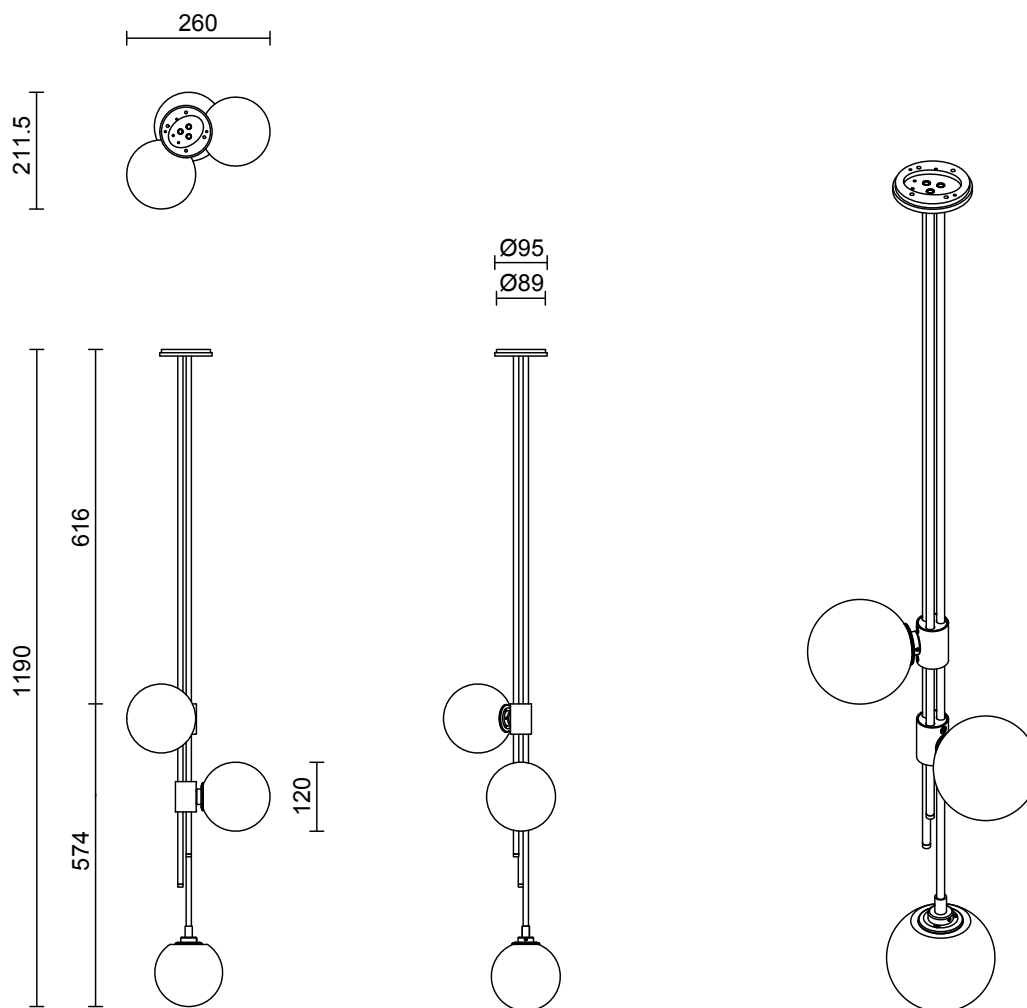

TRIOLOGY COLLECTION

PENDANT

ARTICOLOSTUDIOS.COM

23V3

ABOUT TRILOGY

Trilogy manifests contemporary sophistication of yesteryear, drawing from art deco imaginings with staggered rods, jewel-like cuff detailing and mouth-blown orbs.

LEAD TIME

6 - 8 weeks

LIGHT SOURCE

3 x 12V G4 2W LED bipin
2700K warm white
600 total lumen output
Dimmable
Lamps included

INSTALLATION

Supplied with external driver

ROD LENGTH

Available rod lengths above the ball configuration: 616mm, 816mm and 1016mm.

WEIGHT

12kg

CERTIFICATION

CE/AU

WARRANTY

3 years

FITTING FINISHES

Brass
Mid Bronze
Satin Nickel
Black Electroplate

SHADE COLOURS

Snow
Scandi
Tea
Frosted Tea
Fizi