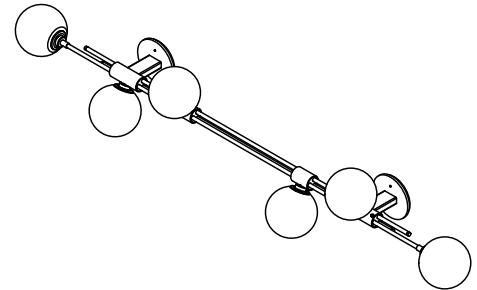

TRILOGY COLLECTION

ARTICOLOSTUDIOS.COM

6 BALL HORIZONTAL WALL SCONCE

23V2

ABOUT TRILOGY

Trilogy manifests contemporary sophistication of yesteryear, drawing from art deco imaginings with staggered rods, jewel-like cuff detailing and mouth-blown orbs.

LEAD TIME

6 - 8 weeks

LIGHT SOURCE

6 x 12V G4 2W LED bipin
2700K warm white
1200 total lumen output
Dimmable
Lamps included

INSTALLATION

Supplied with external driver

WEIGHT

12kg

CERTIFICATION

CE /AU

WARRANTY

3 years

FITTING FINISHES

Brass
Mid Bronze
Satin Nickel
Black Electroplate

FITTING OPTIONS

6 ball
9 ball
12 ball

SHADE COLOURS

Snow
Scandi
Tea
Frosted Tea
Fizi (weight: 20kg)