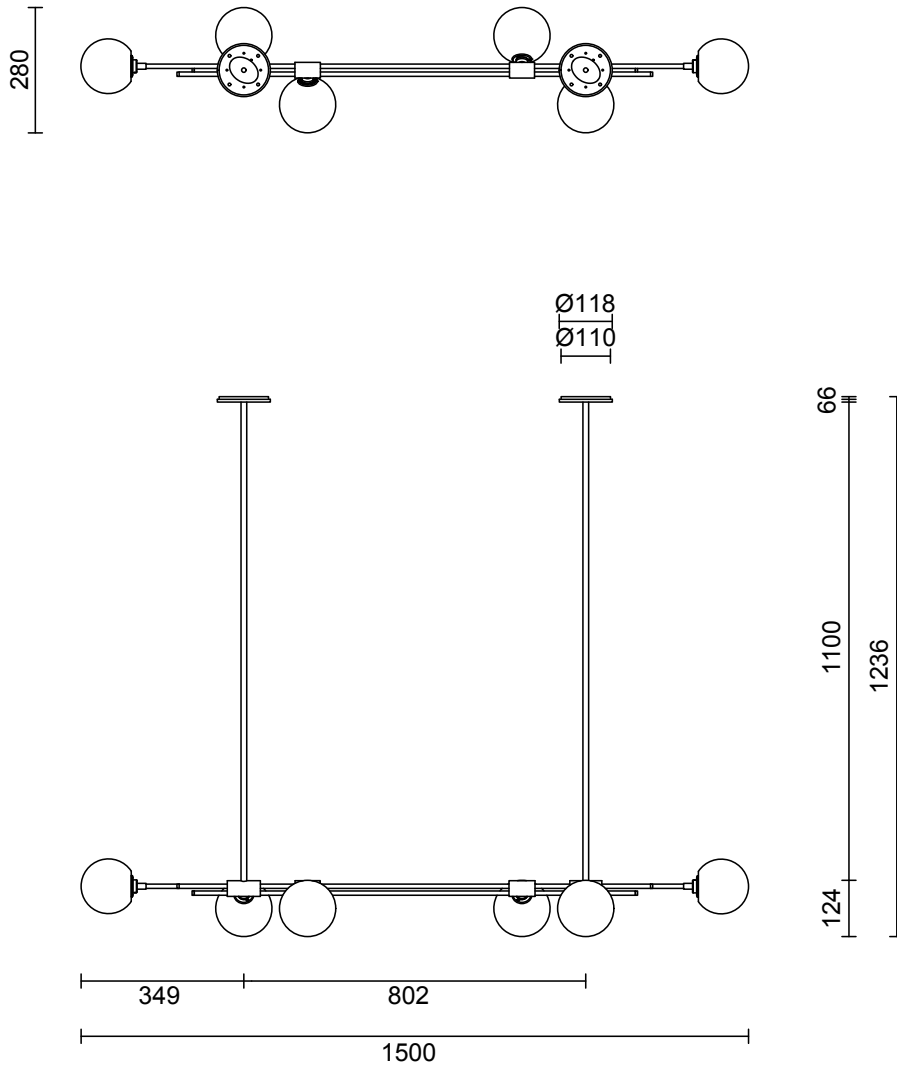

TRILOGY COLLECTION
HORIZONTAL PENDANT

ARTICOLOSTUDIOS.COM

23V2

ABOUT TRILOGY

Trilogy manifests contemporary sophistication of yesteryear, drawing from art deco imaginings with staggered rods, jewel-like cuff detailing and mouth-blown orbs.

LEAD TIME

6 - 8 weeks

LIGHT SOURCE

6 x 12V G4 2W LED bipin
2700K warm white
1200 total lumen output
Dimmable
Lamps included

INSTALLATION

Supplied with external driver

ROD LENGTH

Rod lengths range between 400mm - 1600mm, in increments of 100mm.

WEIGHT

12kg

CERTIFICATION

CE/AU

WARRANTY

3 years

FITTING FINISHES

Brass
Mid Bronze
Satin Nickel
Black Electroplate

SHADE COLOURS

Snow
Scandi
Tea
Frosted Tea
Fizi (weight: 20kg)