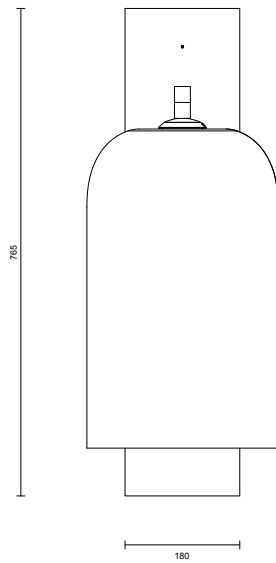

LUMI COLLECTION

ARTICOLOSTUDIOS.COM

EXTERIOR EXTRA LARGE WALL SCONCE

23V2

ABOUT LUMI

Cocooned in perfect symmetry, Lumi reimagines a traditional coachman's light to reflect a timeless and refined simplicity of form.

LEAD TIME

6 - 8 weeks

LIGHT SOURCE

12V 8.4W Constant Current LED Board, 500mA
2700K warm white
600 lumens
Dimmable

INSTALLATION

Supplied with an external driver

WEIGHT

8kg

IP RATING

IP65

CERTIFICATION

CE/AU

WARRANTY

3 years

FITTING FINISHES

Anodised Black

*Custom finishes available on request:

Light Grey
Dark Grey
Gun Metal
Light Brass
Dark Brass

EXTERIOR SHADE COLOUR

Clear
Smoke
Grey