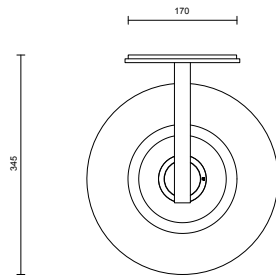

LUMI COLLECTION

ARTICOLOSTUDIOS.COM

EXTERIOR EXTRA LARGE WALL SCONCE

23V2

ABOUT LUMI

Cocooned in perfect symmetry, Lumi reimagines a traditional coachman's light to reflect a timeless and refined simplicity of form.

LEAD TIME

6 - 8 weeks

LIGHT SOURCE

12V 8.4W Constant Current LED Board, 500mA
2700K warm white
600 lumens
Dimmable

INSTALLATION

Supplied with an external driver

WEIGHT

8kg

IP RATING

IP65

CERTIFICATION

CE/AU

WARRANTY

3 years

FITTING FINISHES

Anodised Black

*Custom finishes available on request:

Light Grey
Dark Grey
Gun Metal
Light Brass
Dark Brass

EXTERIOR SHADE COLOUR

Clear
Smoke
Grey