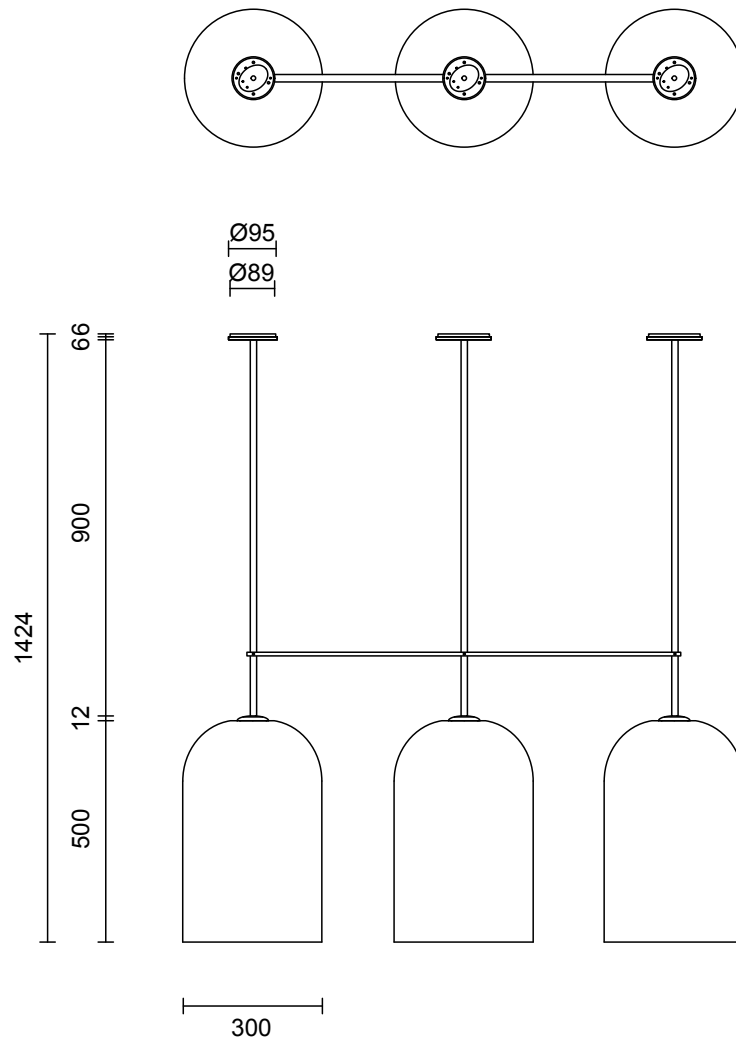

LUMI COLLECTION

ARTICOLOSTUDIOS.COM

EXTRA LARGE TRIPLE PENDANT

23V1

ABOUT LUMI

Lumi reimagines a traditional coachman's light to reflect a timeless and refined simplicity of form.

LEAD TIME

6 - 8 weeks

LIGHT SOURCE

3 x 240V E27 95mm 8W LED
2700k warm white
2100 total lumens output
Dimmable
Lamps included

ROD LENGTH

Rod lengths range between 400mm - 1600mm, in increments of 100mm.

CUSTOMISATION

Variations to spacing bar can be specified at time of order placement.

WEIGHT

27kg

CERTIFICATION

CE/AU

WARRANTY

3 years

FITTING FINISHES

Brass
Mid Bronze
Satin Nickel
Black Electroplate
White Powder Coat
Graphite Powder Coat

SHADE COLOURS

Clear
Smoke
Snow
Grey

* Single outer shade only