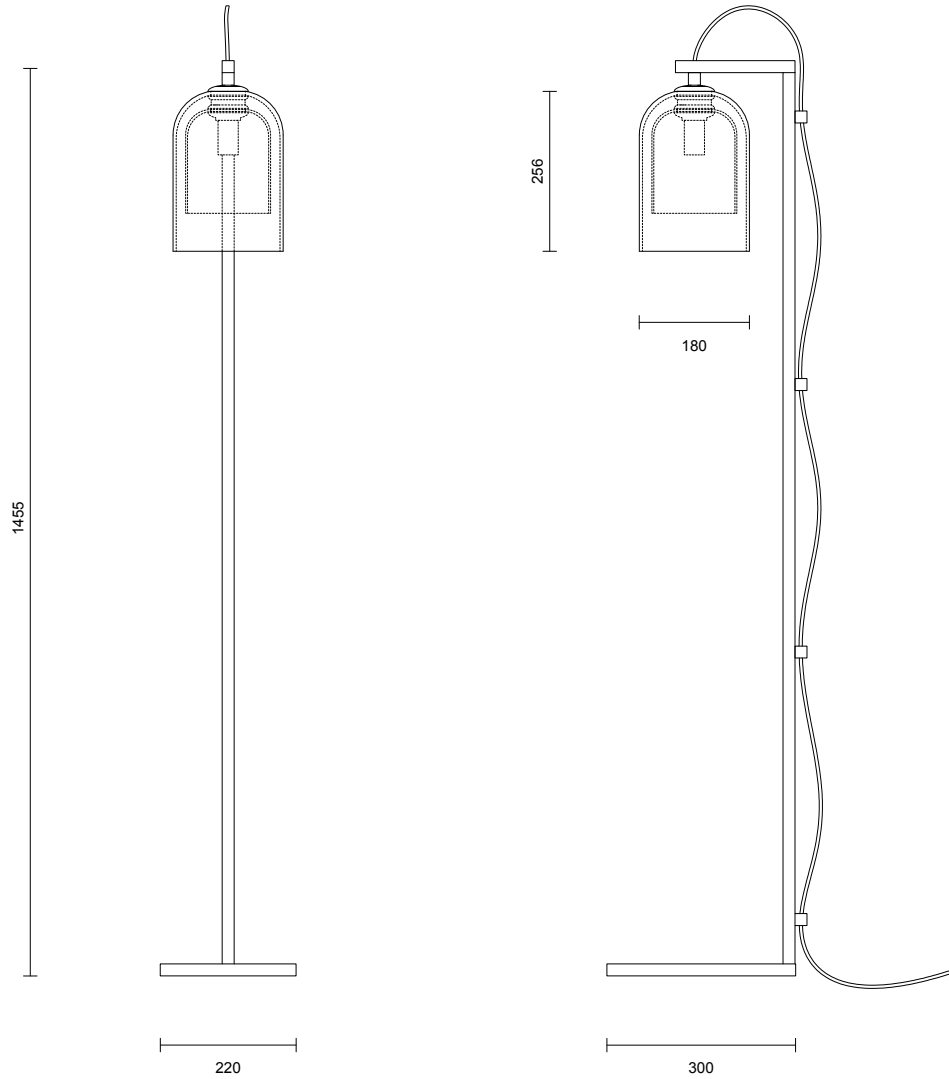

LUMI COLLECTION

FLOOR LAMP

ARTICOLOSTUDIOS.COM

23V1

ABOUT LUMI

Cocooned in perfect symmetry, Lumi reimagines a traditional coachman's light to reflect a timeless and refined simplicity of form.

LEAD TIME

6 - 8 weeks

LIGHT SOURCE

240V E14 Fancy Round 4W LED
2700K warm white
400 lumens
Lamp included

WEIGHT

17kg

CERTIFICATION

CE/AU

WARRANTY

3 years

FITTING FINISHES

Brass
Black Ace Powder Coat
White Powder Coat
Graphite Powder Coat

EXTERIOR SHADE COLOUR

Clear
Smoke
Grey
Drunken Emerald

INTERIOR SHADE COLOUR

Frosted White
Frosted Smoke
Smoke
Grey
Frosted Grey
Drunken Emerald

FLEX CORD COLOURS

Black
White
Natural Linen
Mid Grey Linen
Black and White