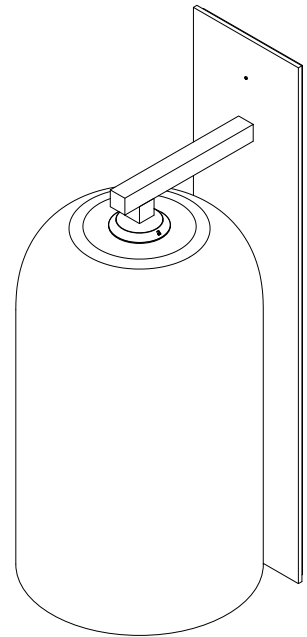

LUMI COLLECTION

EXTERIOR EXTRA LARGE WALL SCONCE

LUMI COLLECTION

ARTICOLOSTUDIOS.COM

EXTERIOR EXTRA LARGE WALL SCONCE

23V2

ABOUT LUMI

Cocooned in perfect symmetry, Lumi reimagines a traditional coachman's light to reflect a timeless and refined simplicity of form.