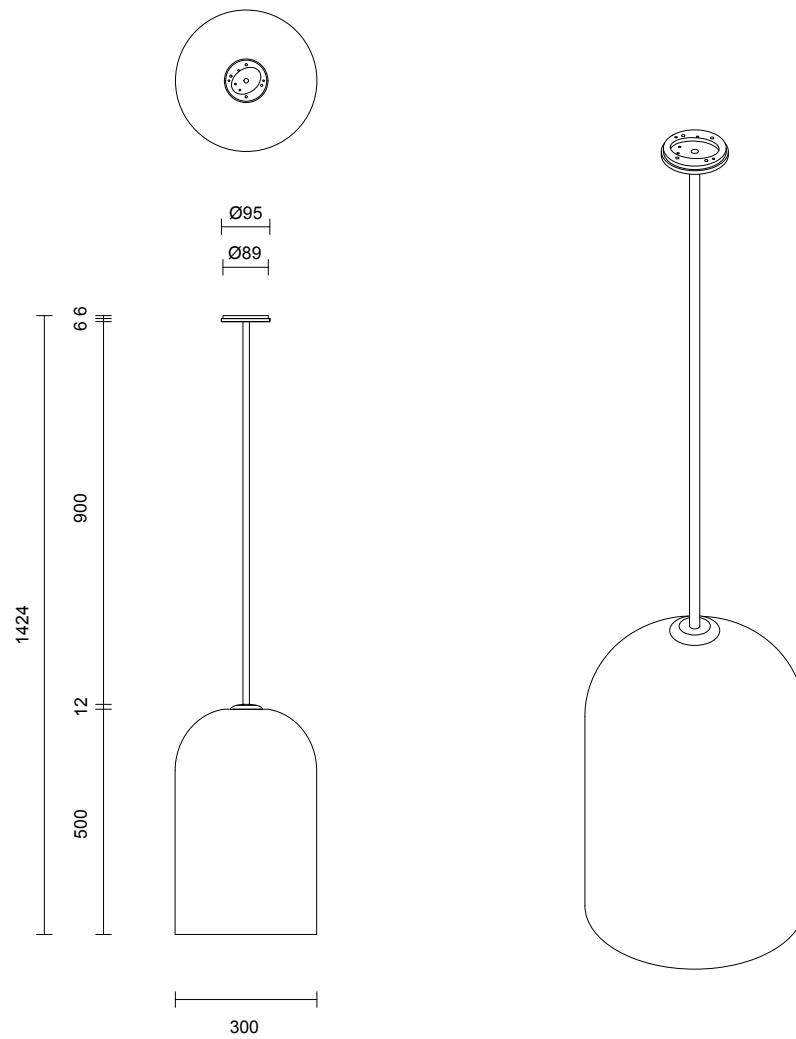

LUMI COLLECTION
EXTRA LARGE PENDANT

ARTICOLOSTUDIOS.COM

23V2

ABOUT LUMI

Lumi reimagines a traditional coachman's light to reflect a timeless and refined simplicity of form.

LEAD TIME

6 - 8 weeks

LIGHT SOURCE

240V E27 95mm 8W LED
2700k warm white
700 lumens
Dimmable
Lamp included

ROD LENGTH

Rod lengths range between
400mm - 1600mm, in increments
of 100mm.

WEIGHT

9kg

CERTIFICATION

CE/AU

WARRANTY

3 years

FITTING FINISHES

Brass
Mid Bronze
Satin Nickel
Black Electroplate
White Powder Coat
Graphite Powder Coat

SHADE COLOURS

Clear
Smoke
Snow
Grey

* Single outer shade only