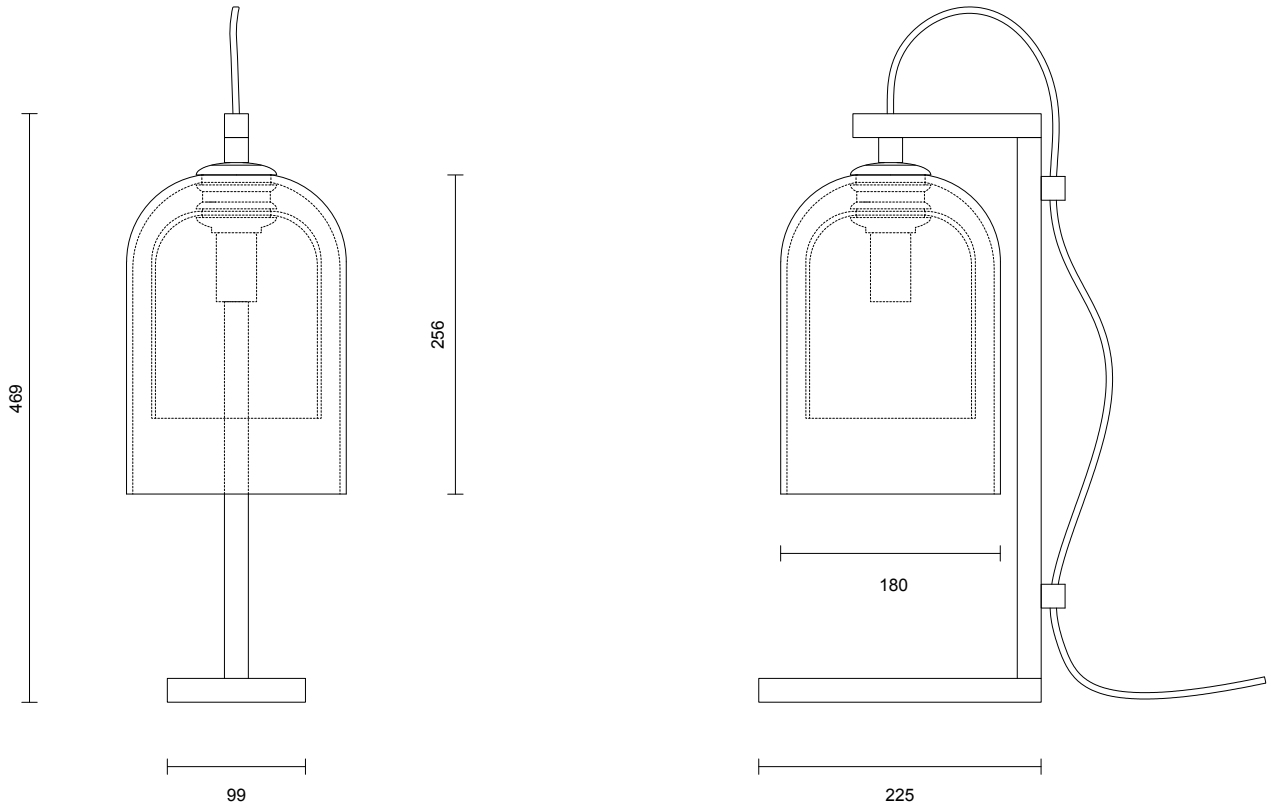

LUMI COLLECTION

ARTICOLOSTUDIOS.COM

TABLE LAMP

23V1

ABOUT LUMI

Cocooned in perfect symmetry, Lumi reimagines a traditional coachman's light to reflect a timeless and refined simplicity of form.

LEAD TIME

6 - 8 weeks

LIGHT SOURCE

240V E14 Fancy Round 4W LED
2700K warm white
400 lumens
Lamp included

WEIGHT

6kg

CERTIFICATION

CE/AU

WARRANTY

3 years

FITTING FINISHES

Brass
Black Ace Powder Coat
White Powder Coat
Graphite Powder Coat

EXTERIOR SHADE COLOUR

Clear
Smoke
Grey
Drunken Emerald

INTERIOR SHADE COLOUR

Frosted White
Frosted Smoke
Smoke
Grey
Frosted Grey
Drunken Emerald

FLEX CORD COLOURS

Black
White
Natural Linen
Mid Grey Linen
Black and White