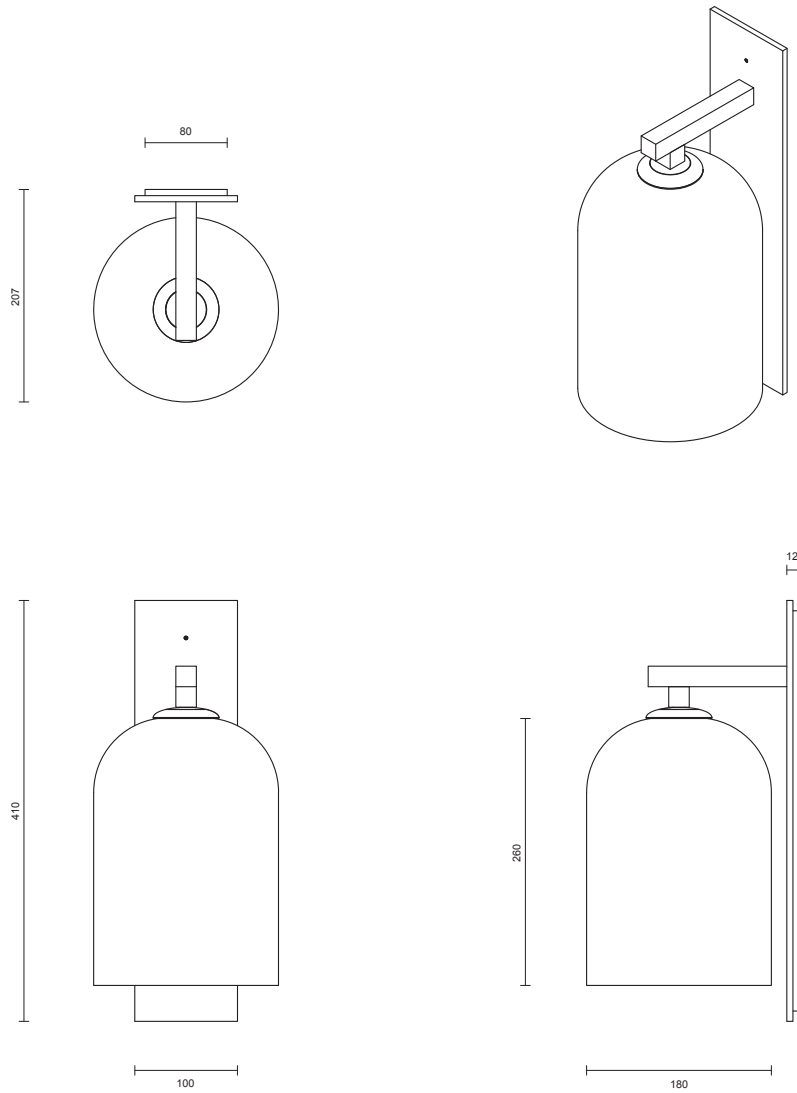

LUMI COLLECTION
EXTERIOR WALL SCONCE

ARTICOLOSTUDIOS.COM

23V3

ABOUT LUMI

Cocooned in perfect symmetry, Lumi reimagines a traditional coachman's light to reflect a timeless and refined simplicity of form.

LEAD TIME

6 - 8 weeks

LIGHT SOURCE

12V 6W Constant Current LED Board,
500mA
2700K warm white
400 lumens
Dimmable

INSTALLATION

Supplied with an external driver

WEIGHT

5kg

IP RATING

IP65

CERTIFICATION

CE/AU

WARRANTY

3 years

FITTING FINISHES

Anodised Black

*Custom finishes available on request:

Light Grey
Dark Grey
Gun Metal
Light Brass
Dark Brass

EXTERIOR SHADE COLOUR

Clear
Smoke
Grey
Drunken Emerald

INTERIOR SHADE COLOUR

White
Frosted Smoke
Smoke
Grey
Frosted Grey
Drunken Emerald