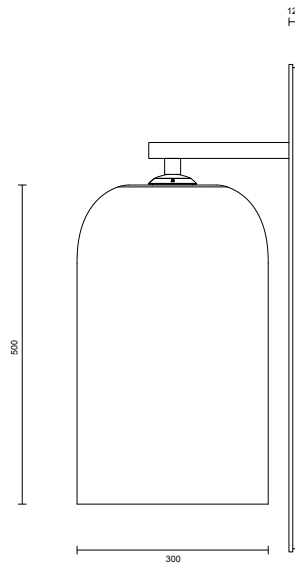

LUMI COLLECTION

ARTICOLOSTUDIOS.COM

EXTERIOR EXTRA LARGE WALL SCONCE

23V2

ABOUT LUMI

Cocooned in perfect symmetry, Lumi reimagines a traditional coachman's light to reflect a timeless and refined simplicity of form.

LEAD TIME

6 - 8 weeks

LIGHT SOURCE

12V 8.4W Constant Current LED Board, 500mA
2700K warm white
600 lumens
Dimmable

INSTALLATION

Supplied with an external driver

WEIGHT

8kg

IP RATING

IP65

CERTIFICATION

CE/AU

WARRANTY

3 years

FITTING FINISHES

Anodised Black

*Custom finishes available on request:

Light Grey
Dark Grey
Gun Metal
Light Brass
Dark Brass

EXTERIOR SHADE COLOUR

Clear
Smoke
Grey