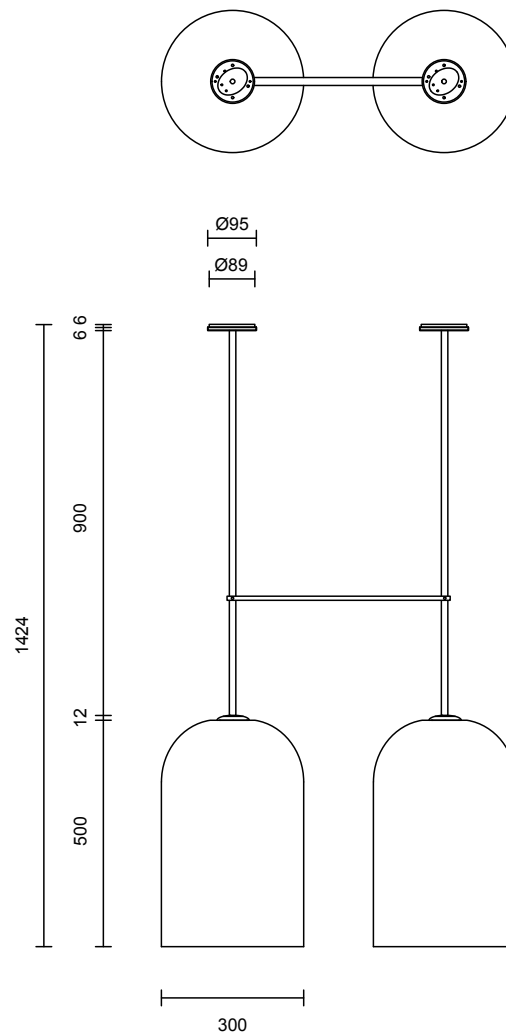

LUMI COLLECTION

ARTICOLOSTUDIOS.COM

EXTRA LARGE DOUBLE PENDANT

23V2

ABOUT LUMI

Lumi reimagines a traditional coachman's light to reflect a timeless and refined simplicity of form.

LEAD TIME

6 - 8 weeks

LIGHT SOURCE

2 x 240V E27 95mm 8W LED
2700k warm white
1400 total lumens output
Dimmable
Lamps included

ROD LENGTH

Rod lengths range between 400mm - 1600mm, in increments of 100mm.

CUSTOMISATION

Variations to spacing bar can be specified at time of order placement.

WEIGHT

17kg

CERTIFICATION

CE/AU

WARRANTY

3 years

FITTING FINISHES

Brass
Mid Bronze
Satin Nickel
Black Electroplate
White Powder Coat
Graphite Powder Coat

SHADE COLOURS

Clear
Smoke
Snow
Grey

* Single outer shade only