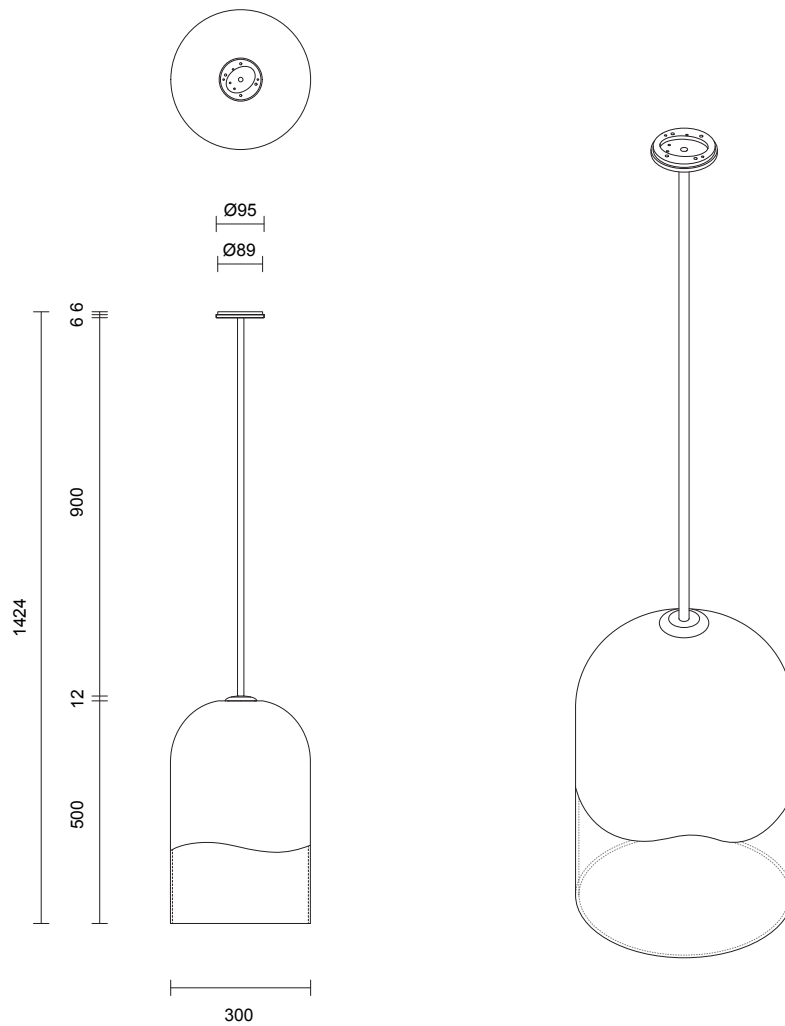

MONI COLLECTION
EXTRA LARGE PENDANT

ARTICOLOSTUDIOS.COM

23V1

ABOUT MONI

Moni is defined by its fluid form created using a handcrafted artisanal technique refined over generations.

LEAD TIME

6 - 8 weeks

LIGHT SOURCE

240V E27 95mm 8W LED
2700k warm white
700 lumens
Dimmable
Lamp included

ROD LENGTH

Rod lengths range between
400mm - 1600mm, in increments
of 100mm.

WEIGHT

9kg

CERTIFICATION

CE/AU

WARRANTY

3 years

FITTING FINISHES

Brass
Mid Bronze
Satin Nickel
Black Electroplate
White Powder Coat
Graphite Powder Coat

SHADE COLOURS

Clear and White