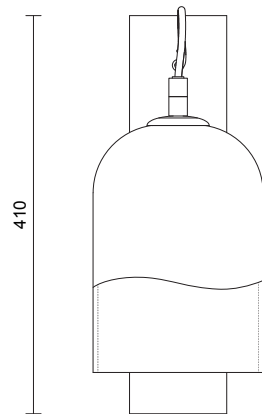

MONI COLLECTION

ARTICOLOSTUDIOS.COM

WALL SCONCE

23V1

ABOUT MONI

Moni is defined by its fluid form created using a handcrafted artisanal technique refined over generations.

LEAD TIME

6 - 8 weeks

LIGHT SOURCE

240V E14 Fancy Round 4W LED

2700K warm white

400 lumens

Dimmable

Lamp included

WEIGHT

4kg

CERTIFICATION

CE/AU

WARRANTY

3 years

FITTING FINISHES

Black Electroplate

White Powder Coat

White Powder Coat with Brass Arm

Graphite Powder Coat

SHADE COLOURS

Clear and White

FLEX CORD COLOURS

Black

White

Natural Linen

Mid Grey Linen

Black and White