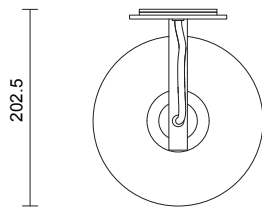

MONI COLLECTION

ARTICOLOSTUDIOS.COM

WALL SCONCE

23V1

ABOUT MONI

Moni is defined by its fluid form created using a handcrafted artisanal technique refined over generations.

LEAD TIME

6 - 8 weeks

LIGHT SOURCE

240V E14 Fancy Round 4W LED

2700K warm white

400 lumens

Dimmable

Lamp included

WEIGHT

4kg

CERTIFICATION

CE/AU

WARRANTY

3 years

FITTING FINISHES

Black Electroplate

White Powder Coat

White Powder Coat with Brass Arm

Graphite Powder Coat

SHADE COLOURS

Clear and White

FLEX CORD COLOURS

Black

White

Natural Linen

Mid Grey Linen

Black and White