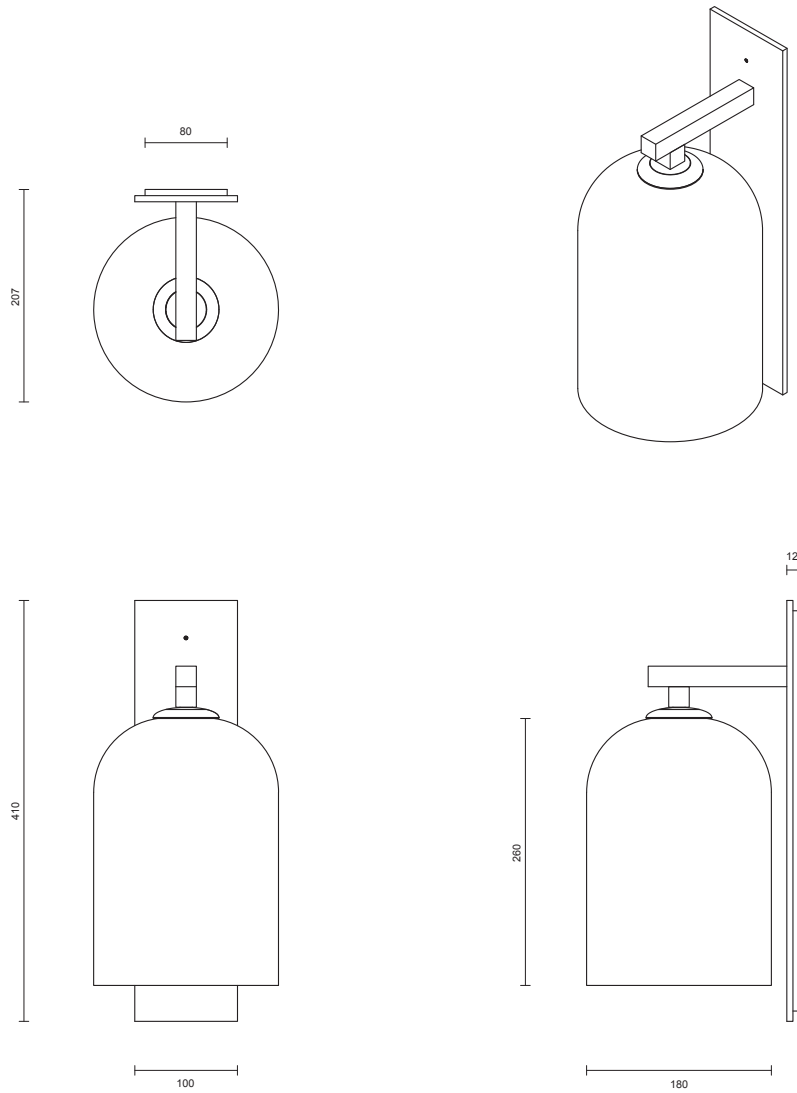

MONI COLLECTION
EXTERIOR WALL SCONCE

ARTICOLOSTUDIOS.COM

23V2

ABOUT MONI

Moni is defined by its fluid form created using a handcrafted artisanal technique refined over generations.

LEAD TIME

6 - 8 weeks

LIGHT SOURCE

12V 6W Constant Current LED Board,
500mA
2700K warm white
400 lumens
Dimmable

INSTALLATION

Supplied with an external driver

WEIGHT

5kg

IP RATING

IP65

CERTIFICATION

CE/AU

WARRANTY

3 years

FITTING FINISHES

Anodised Black

*Custom finishes available on request:

Light Grey
Dark Grey
Gun Metal
Light Brass
Dark Brass

EXTERIOR SHADE COLOUR

Clear and White