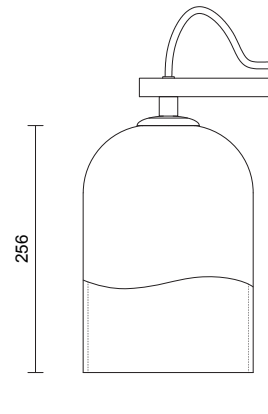

MONI COLLECTION

ARTICOLOSTUDIOS.COM

WALL SCONCE

23V1

ABOUT MONI

Moni is defined by its fluid form created using a handcrafted artisanal technique refined over generations.

LEAD TIME

6 - 8 weeks

LIGHT SOURCE

240V E14 Fancy Round 4W LED

2700K warm white

400 lumens

Dimmable

Lamp included

WEIGHT

4kg

CERTIFICATION

CE/AU

WARRANTY

3 years

FITTING FINISHES

Black Electroplate

White Powder Coat

White Powder Coat with Brass Arm

Graphite Powder Coat

SHADE COLOURS

Clear and White

FLEX CORD COLOURS

Black

White

Natural Linen

Mid Grey Linen

Black and White