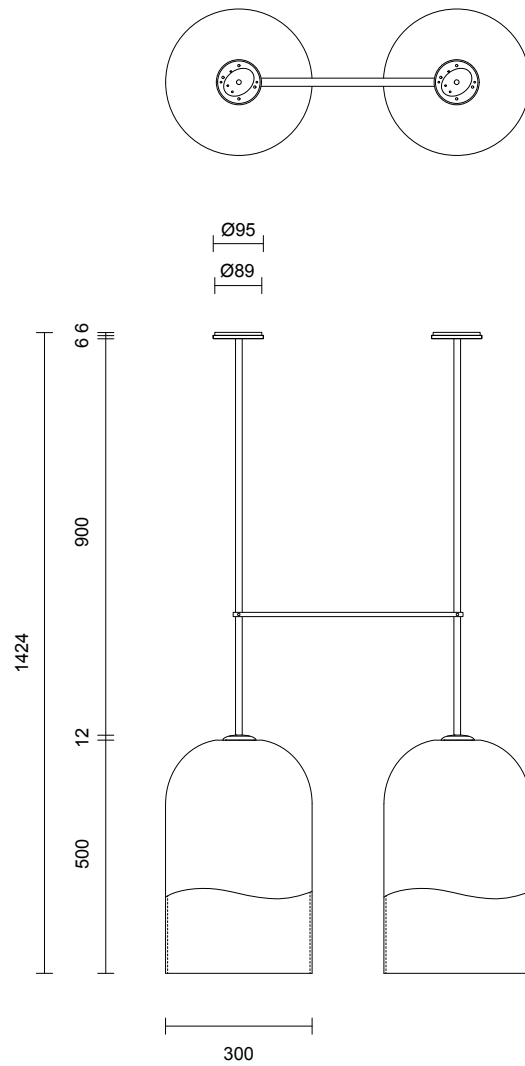

MONI COLLECTION
EXTRA LARGE DOUBLE PENDANT

ARTICOLOSTUDIOS.COM

23V1

ABOUT MONI

Moni is defined by its fluid form created using a handcrafted artisanal technique refined over generations.

LEAD TIME

6 - 8 weeks

LIGHT SOURCE

2 x 240V E27 95mm 8W LED
2700k warm white
1400 total lumens output
Dimmable
Lamps included

ROD LENGTH

Rod lengths range between
400mm - 1600mm, in increments
of 100mm.

CUSTOMISATION

Variations to spacing bar can be
specified at time of order placement.

WEIGHT

18kg

CERTIFICATION

CE/AU

WARRANTY

3 years

FITTING FINISHES

Brass
Mid Bronze
Satin Nickel
Black Electroplate
White Powder Coat
Graphite Powder Coat

SHADE COLOURS

Clear and White