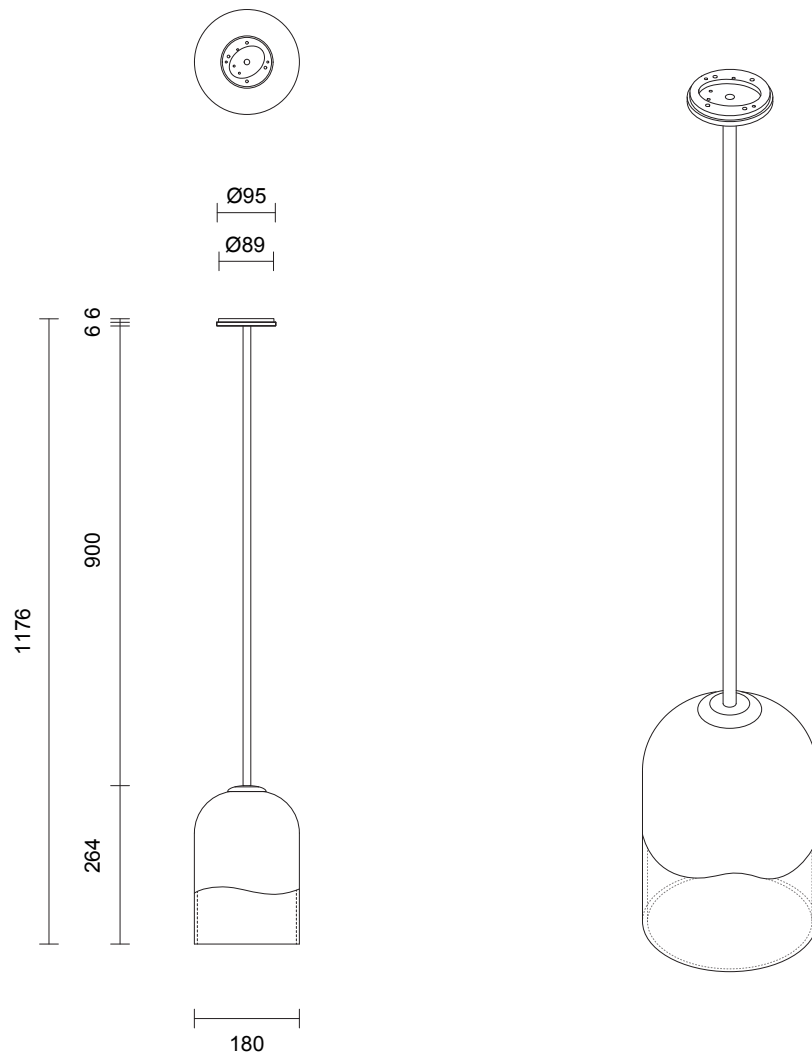

MONI COLLECTION

PENDANT

ARTICOLOSTUDIOS.COM

23V1

ABOUT MONI

Moni is defined by its fluid form created using a handcrafted artisanal technique refined over generations.

LEAD TIME

6 - 8 weeks

LIGHT SOURCE

240V E14 Fancy Round 4W LED
2700k warm white
400 lumens
Dimmable
Lamp included

ROD LENGTH

Rod lengths range between
400mm - 1600mm, in increments
of 100mm.

WEIGHT

4kg

CERTIFICATION

CE/AU

WARRANTY

3 years

FITTING FINISHES

Brass
Mid Bronze
Satin Nickel
Black Electroplate
White Powder Coat
Graphite Powder Coat

SHADE COLOURS

Clear and White