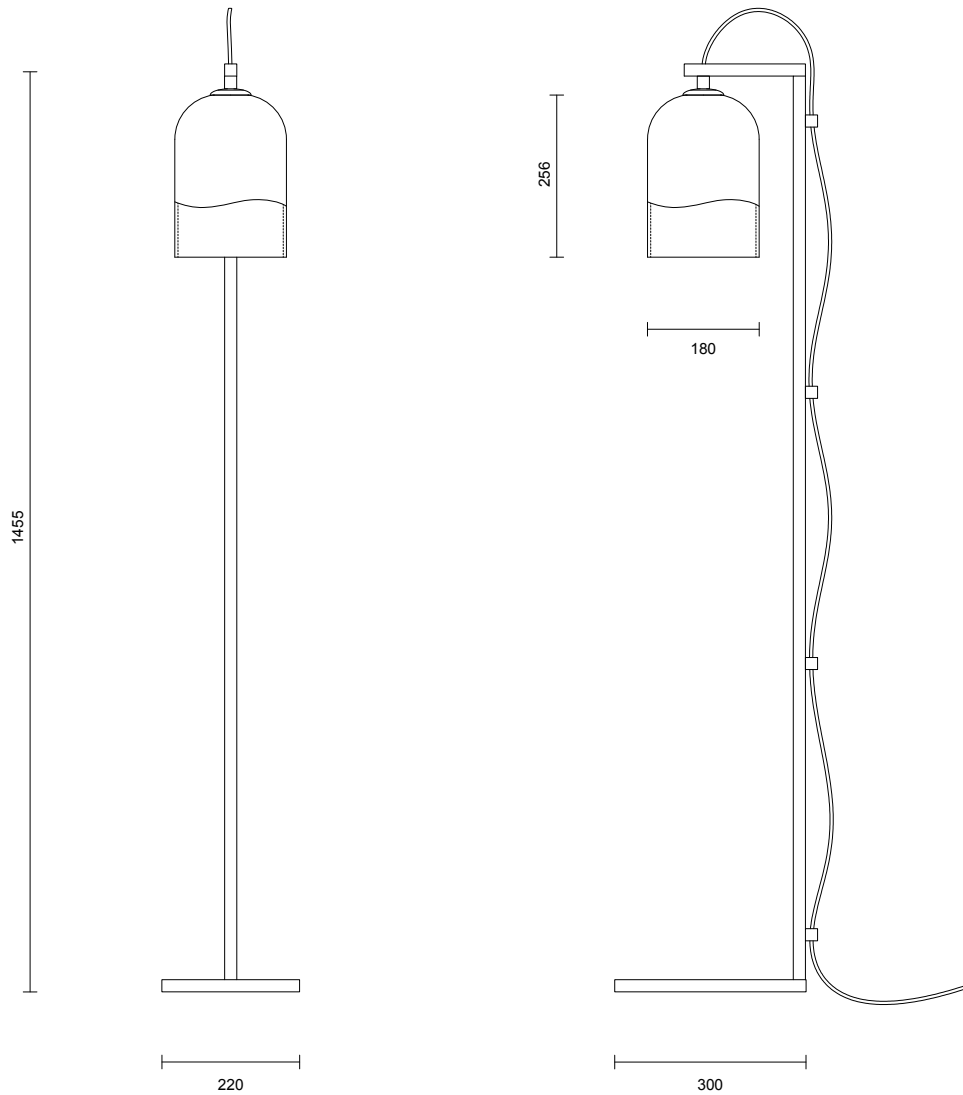

MONI COLLECTION

FLOOR LAMP

ARTICOLOSTUDIOS.COM

23V1

ABOUT MONI

Moni is defined by its fluid form created using a handcrafted artisanal technique refined over generations.

LEAD TIME

6 - 8 weeks

LIGHT SOURCE

240V E14 Fancy Round 4W LED
2700K warm white
400 lumens
Lamp included

WEIGHT

17kg

CERTIFICATION

CE/AU

WARRANTY

3 years

FITTING FINISHES

Brass
Black Ace Powder Coat
White Powder Coat
Graphite Powder Coat

SHADE COLOURS

Clear and White

FLEX CORD COLOURS

Black
White
Natural Linen
Mid Grey Linen
Black and White