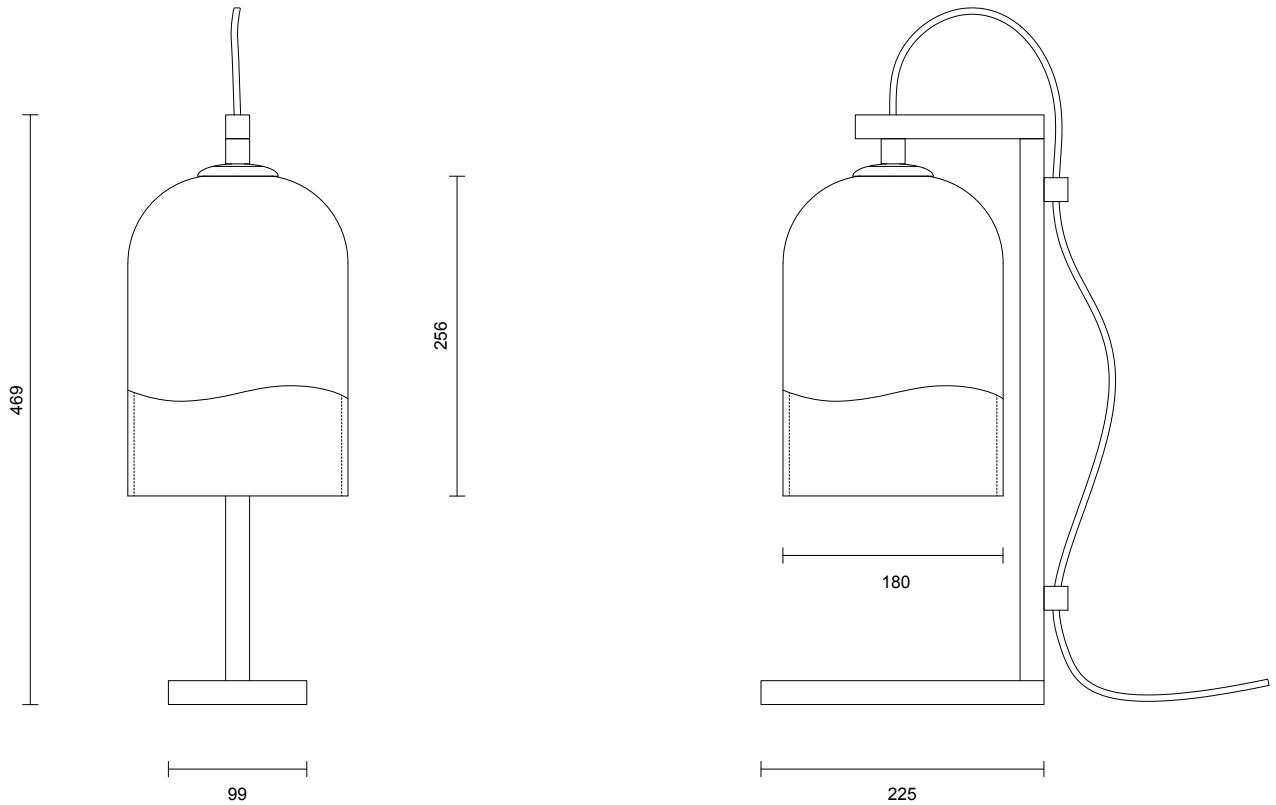

MONI COLLECTION

ARTICOLOSTUDIOS.COM

TABLE LAMP

23V1

ABOUT MONI

Moni is defined by its fluid form created using a handcrafted artisanal technique refined over generations.

LEAD TIME

6 - 8 weeks

LIGHT SOURCE

240V E14 Fancy Round 4W LED
2700K warm white
400 lumens
Lamp included

WEIGHT

6kg

CERTIFICATION

CE/AU

WARRANTY

3 years

FITTING FINISHES

Brass
Black Ace Powder Coat
White Powder Coat
Graphite Powder Coat

SHADE COLOURS

Clear and White

FLEX CORD COLOURS

Black
White
Natural Linen
Mid Grey Linen
Black and White