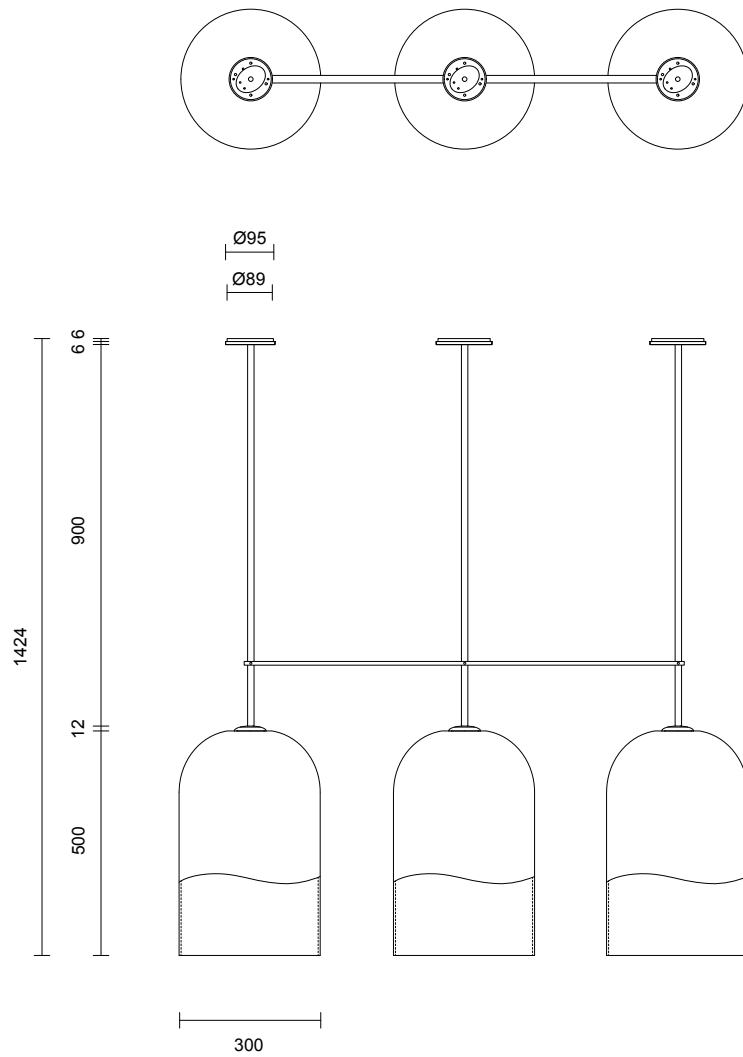

MONI COLLECTION
EXTRA LARGE TRIPLE PENDANT

ARTICOLOSTUDIOS.COM

23VI

ABOUT MONI

Moni is defined by its fluid form created using a handcrafted artisanal technique refined over generations..

LEAD TIME

6 - 8 weeks

LIGHT SOURCE

3 x 240V E27 95mm 8W LED
2700k warm white
2100 total lumens output
Dimmable
Lamps included

ROD LENGTH

Rod lengths range between
400mm - 1600mm, in increments
of 100mm.

CUSTOMISATION

Variations to spacing bar can be
specified at time of order placement.

WEIGHT

27kg

CERTIFICATION

CE/AU

WARRANTY

3 years

FITTING FINISHES

Brass
Mid Bronze
Satin Nickel
Black Electroplate
White Powder Coat
Graphite Powder Coat

SHADE COLOURS

Clear and White