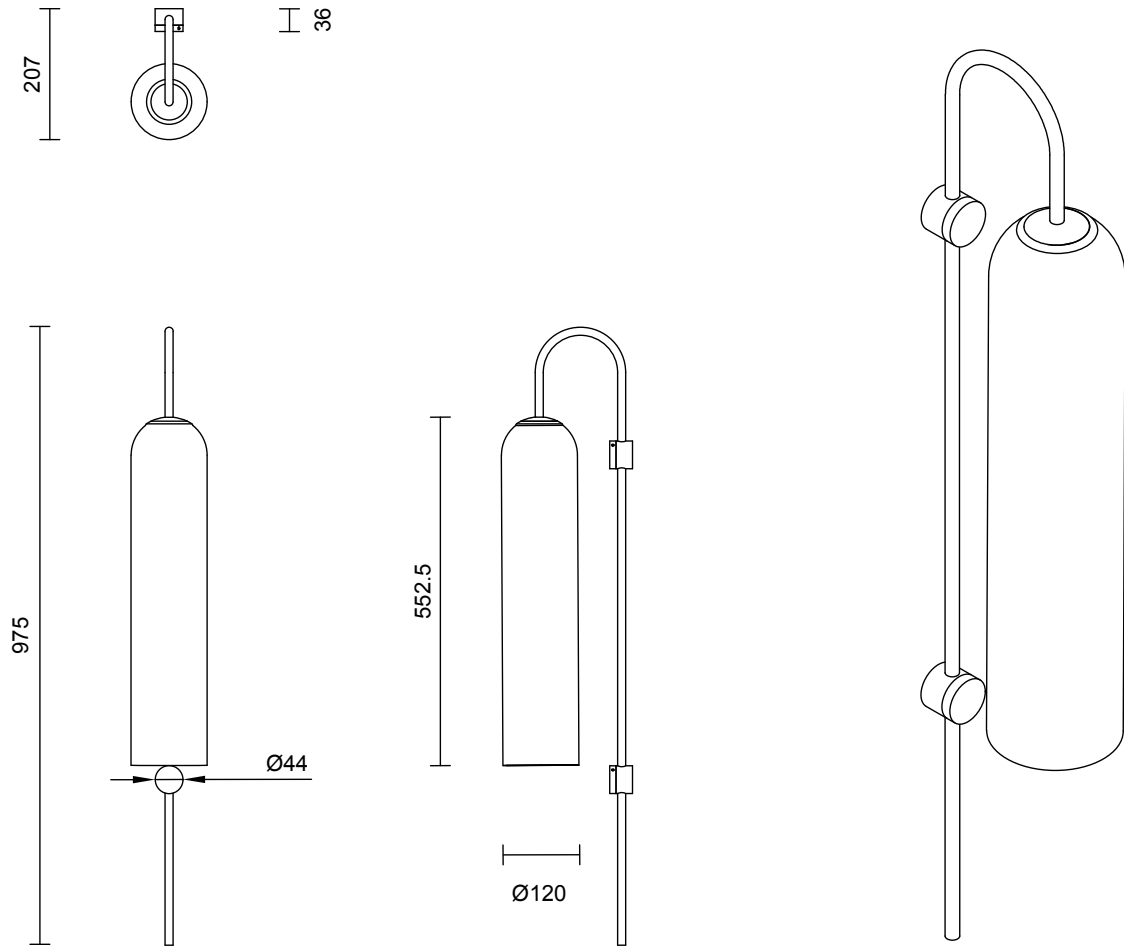

FLOAT COLLECTION

GLIDE WALL SCONCE

ARTICOLOSTUDIOS.COM

23V2

ABOUT FLOAT

Float evokes an inherent sense of refinement through its design cues of a bygone era.

LEAD TIME

6 - 8 weeks

LIGHT SOURCE

240V GU10 7W LED 35°
3000K warm white
500 lumens
Dimmable
Lamp included

WEIGHT

5kg

CERTIFICATION

CE/AU

WARRANTY

3 years

FITTING FINISHES

Brass
Mid Bronze
Satin Nickel
Black Electroplate

SHADE COLOURS

Snow
Smoke
Grey
Clear