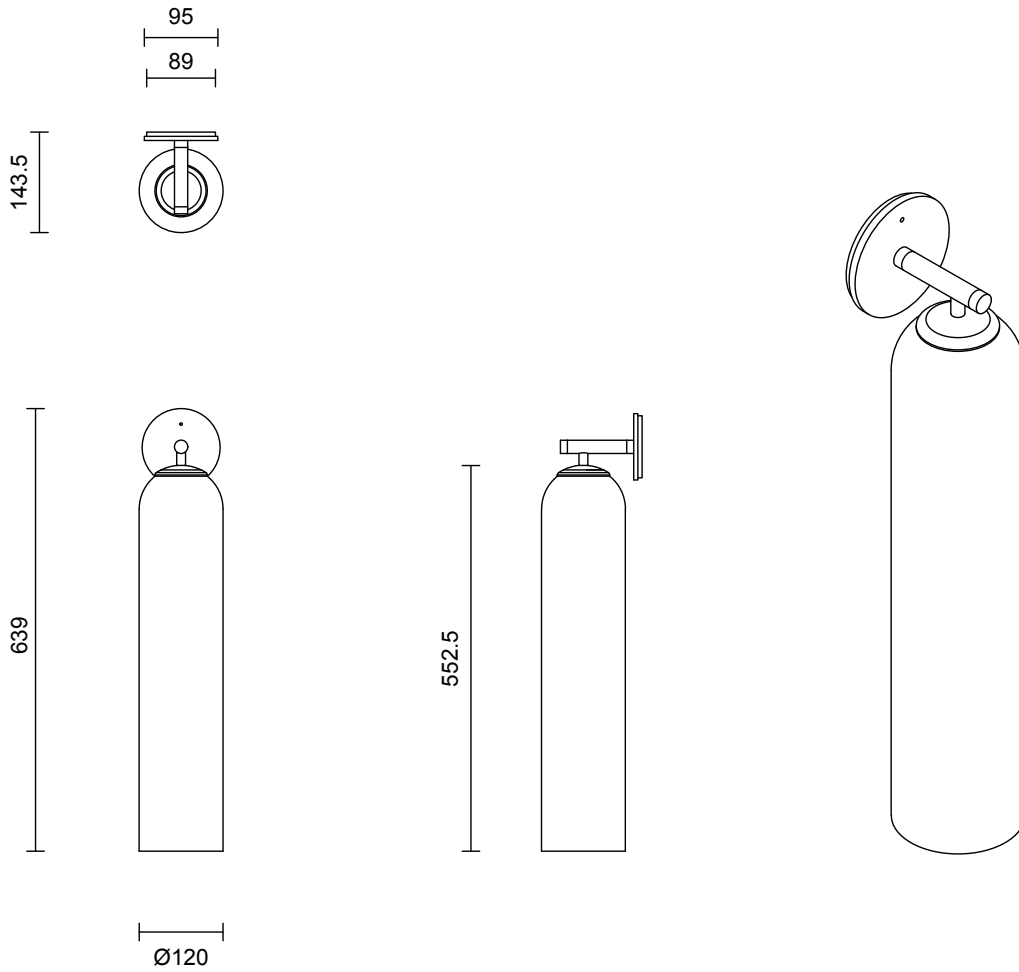

FLOAT COLLECTION
HOVER TALL WALL SCONCE

ARTICOLOSTUDIOS.COM

23V2

ABOUT FLOAT

Float evokes an inherent sense of refinement through its design cues of a bygone era.

LEAD TIME

6 - 8 weeks

LIGHT SOURCE

12V 7.5W LED MR16 GU5.3
2700K warm white
550 lumens
Dimmable
Lamp included

WEIGHT

5kg

INSTALLATION

Supplied with an external driver

CERTIFICATION

CE/AU

WARRANTY

3 years

FITTING FINISHES

Brass
Mid Bronze
Satin Nickel
Black Electroplate

SHADE COLOURS

Snow
Smoke
Grey
Clear

ARM INLAY

Latte Leather