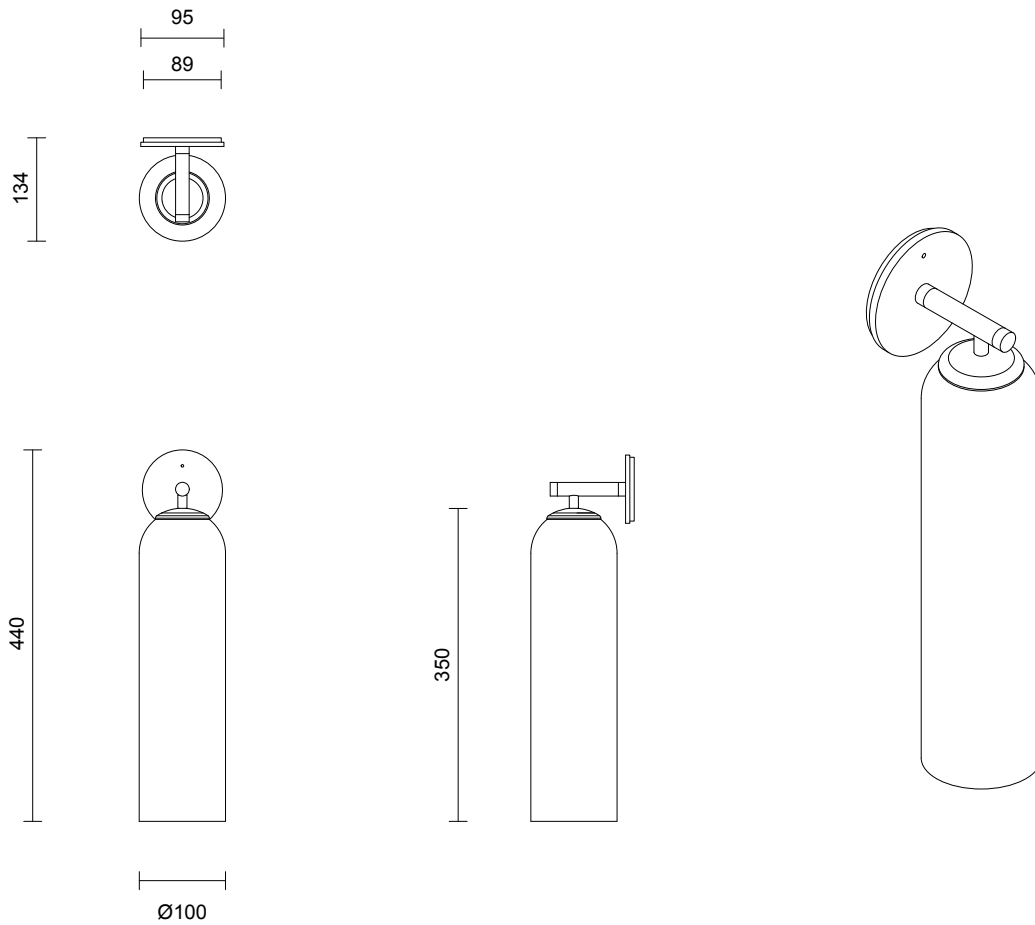

FLOAT COLLECTION

HOVER SHORT WALL SCONCE

ARTICOLOSTUDIOS.COM

23V1

ABOUT FLOAT

Float evokes an inherent sense of refinement through its design cues of a bygone era.

LEAD TIME

6 - 8 weeks

LIGHT SOURCE

12V 7.5W LED MR16 GU5.3

2700K warm white

550 lumens

Dimmable

Lamp included

WEIGHT

4kg

INSTALLATION

Supplied with an external driver

CERTIFICATION

CE/AU

WARRANTY

3 years

FITTING FINISHES

Brass

Mid Bronze

Satin Nickel

Black Electroplate

SHADE COLOURS

Snow

Smoke

ARM INLAY

Latte Leather