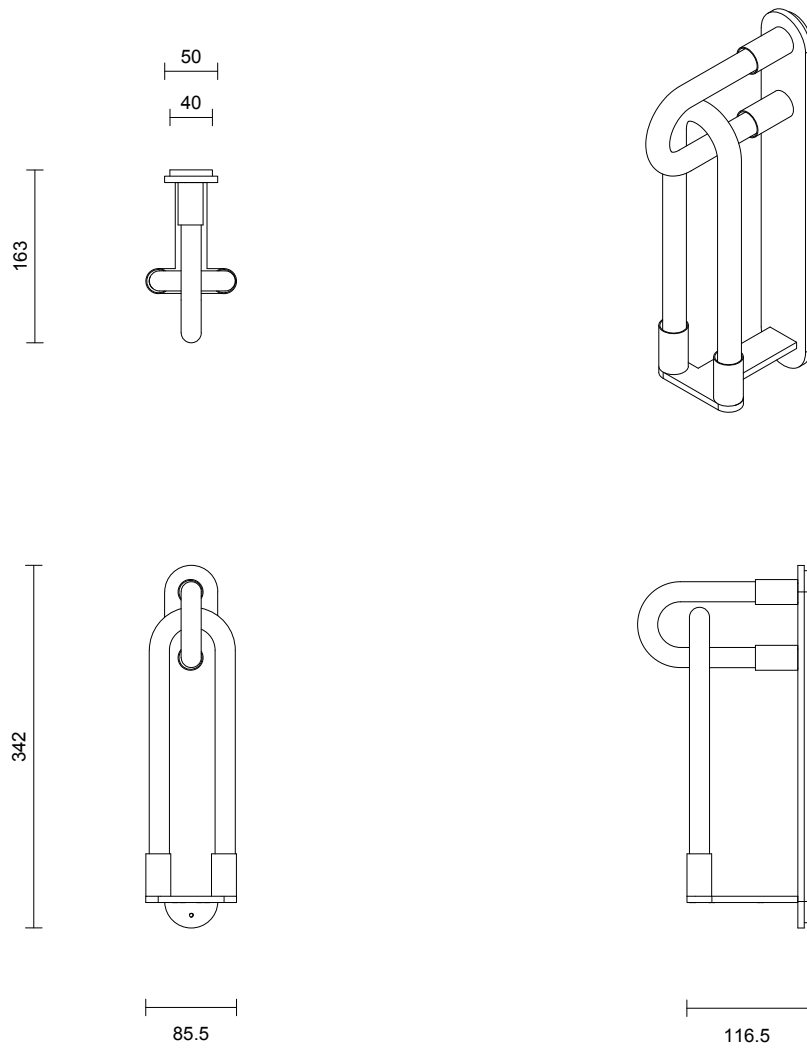

LOOPI COLLECTION
SINGLE WALL SCONCE

LOOPI COLLECTION

SINGLE WALL SCONCE

ARTICOLOSTUDIOS.COM

23V1

ABOUT LOOPI

Loopi is a romantic interpretation of linking fingers and the youthful sincerity of a 'pinky promise'.

LEAD TIME

6 - 8 weeks

LIGHT SOURCE

4 x 2.1W LED Board 350mA CC
2700K warm white
800 total lumen output
Dimmable

INSTALLATION

Supplied with external driver

WEIGHT

2kg