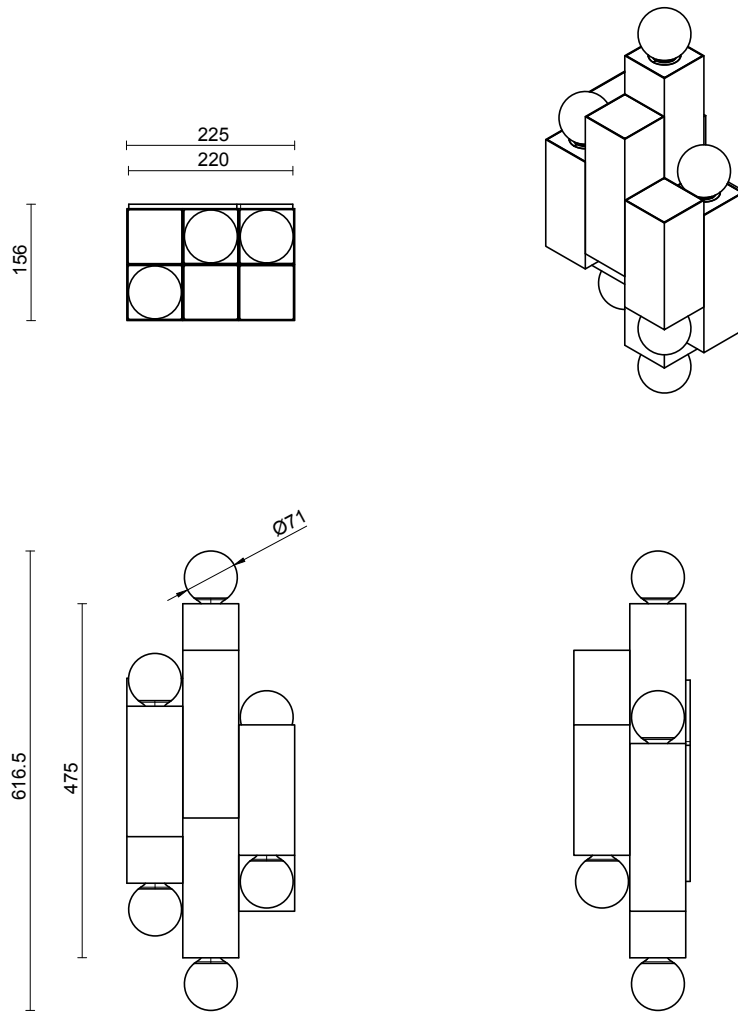

ORO COLLECTION
STACKED WALL SCONCE

ARTICOLOSTUDIOS.COM

23V1

ABOUT ORO

Step into a world where luxury and artistry intertwine, where light dances with golden hues, and every detail is meticulously crafted by artisan hands.

LEAD TIME

6 - 8 weeks

FITTING FINISHES

Brass

LIGHT SOURCE

7 x 1.5W LED Board 500mA
2700K warm white
800 total lumen output
Dimmable

INSTALLATION

Supplied with external driver

WEIGHT

15kg

CERTIFICATION

CE/AU

WARRANTY

3 years