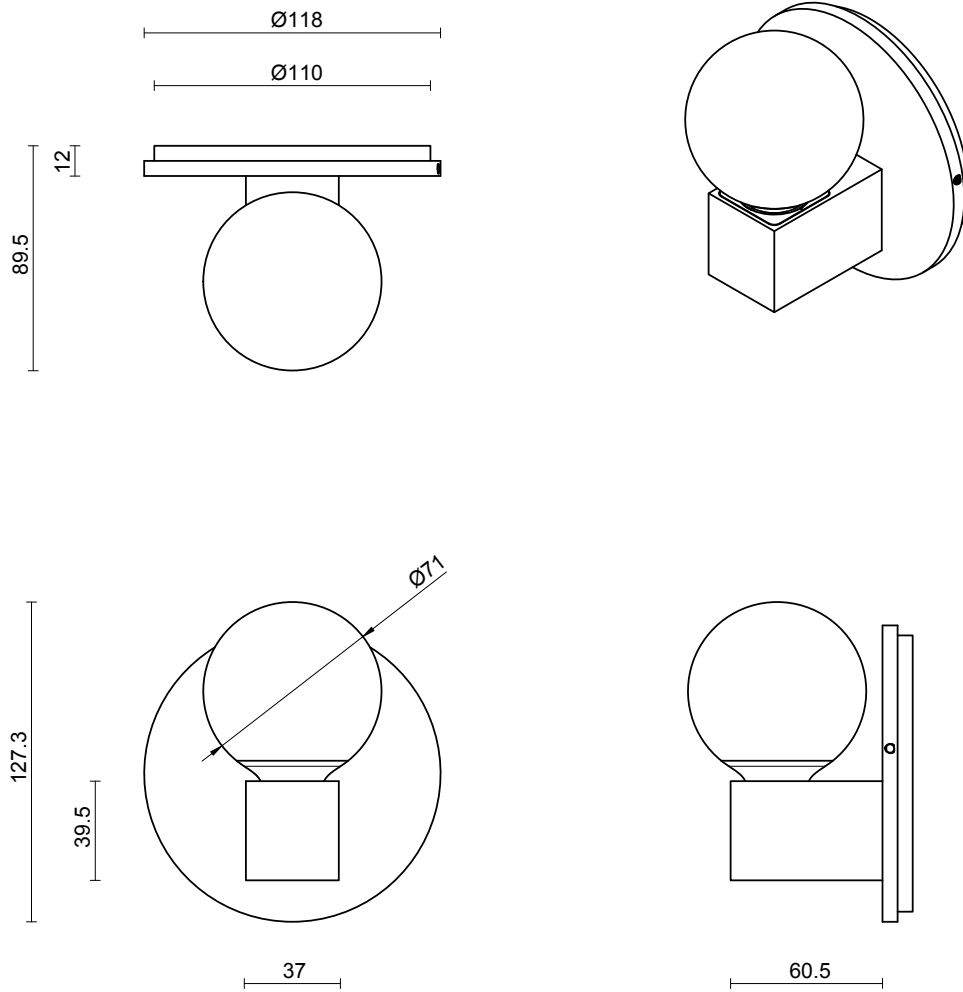

ORO COLLECTION
SINGLE WALL SCONCE

ARTICOLOSTUDIOS.COM

23V1

ABOUT ORO

Step into a world where luxury and artistry intertwine, where light dances with golden hues, and every detail is meticulously crafted by artisan hands.

LEAD TIME

6 - 8 weeks

FITTING FINISHES

Brass

LIGHT SOURCE

2.4W LED Board 200mA
2700K warm white
200 lumens
Dimmable

INSTALLATION

Supplied with external driver

WEIGHT

2kg

CERTIFICATION

CE/AU

WARRANTY

3 years