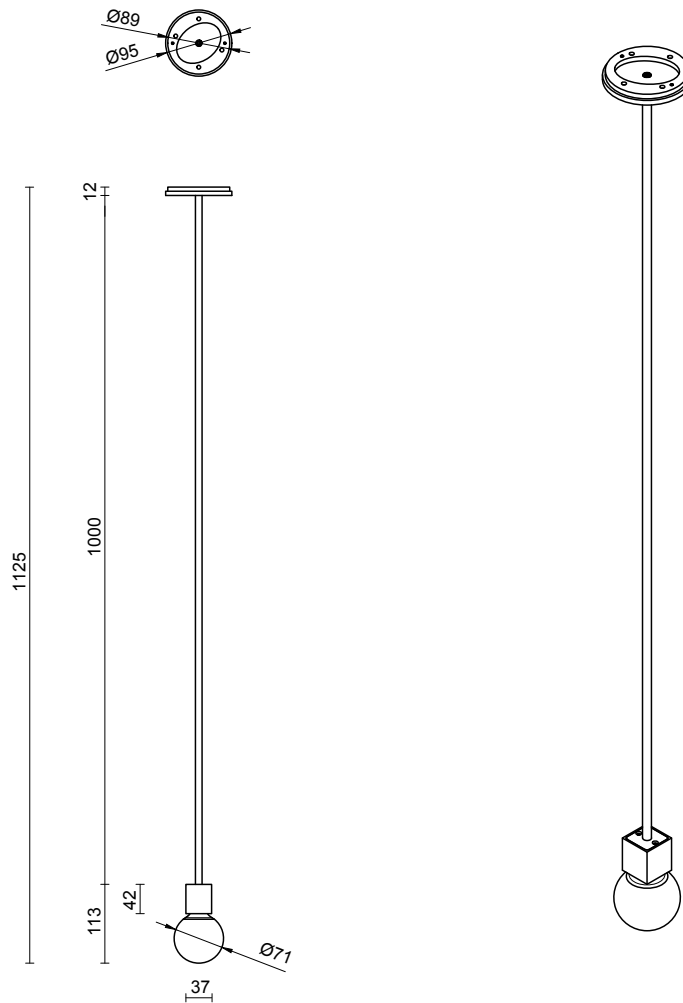

ORO COLLECTION

SINGLE PENDANT

ARTICOLOSTUDIOS.COM

23V1

ABOUT ORO

Step into a world where luxury and artistry intertwine, where light dances with golden hues, and every detail is meticulously crafted by artisan hands.

LEAD TIME

6 - 8 weeks

FITTING FINISHES

Brass

LIGHT SOURCE

2.4W LED Board 200mA
2700K warm white
200 lumens
Dimmable

INSTALLATION

Supplied with external driver

ROD LENGTH

Rod lengths range between 600mm -
1200mm, in increments of 100mm

WEIGHT

1.5kg

CERTIFICATION

CE/AU

WARRANTY

3 years