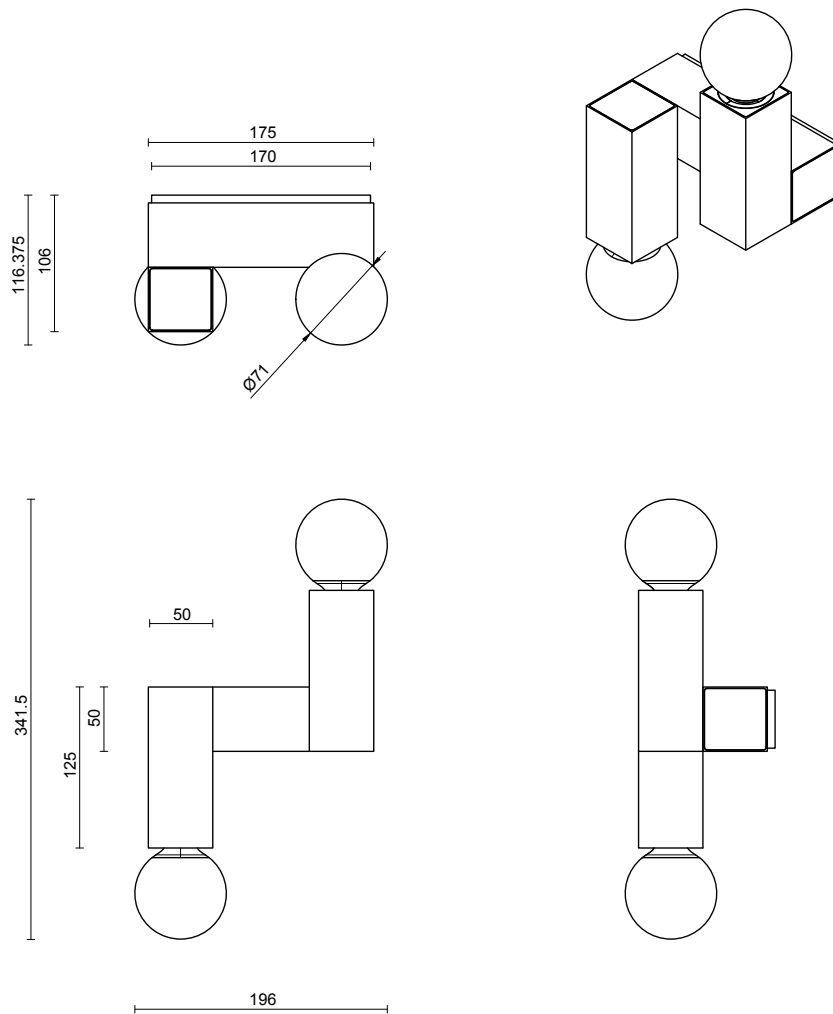

LINK WALL SCONCE

23V1

ABOUT ORO

Step into a world where luxury and artistry intertwine, where light dances with golden hues, and every detail is meticulously crafted by artisan hands.

*Mirrored configuration available

LEAD TIME

6 - 8 weeks

LIGHT SOURCE

2 x 2.4W LED Board 200mA
2700K warm white
400 total lumen output
Dimmable

INSTALLATION

Supplied with external driver

WEIGHT

4kg

CERTIFICATION

CE/AU

WARRANTY

3 years

FITTING FINISHES

Brass