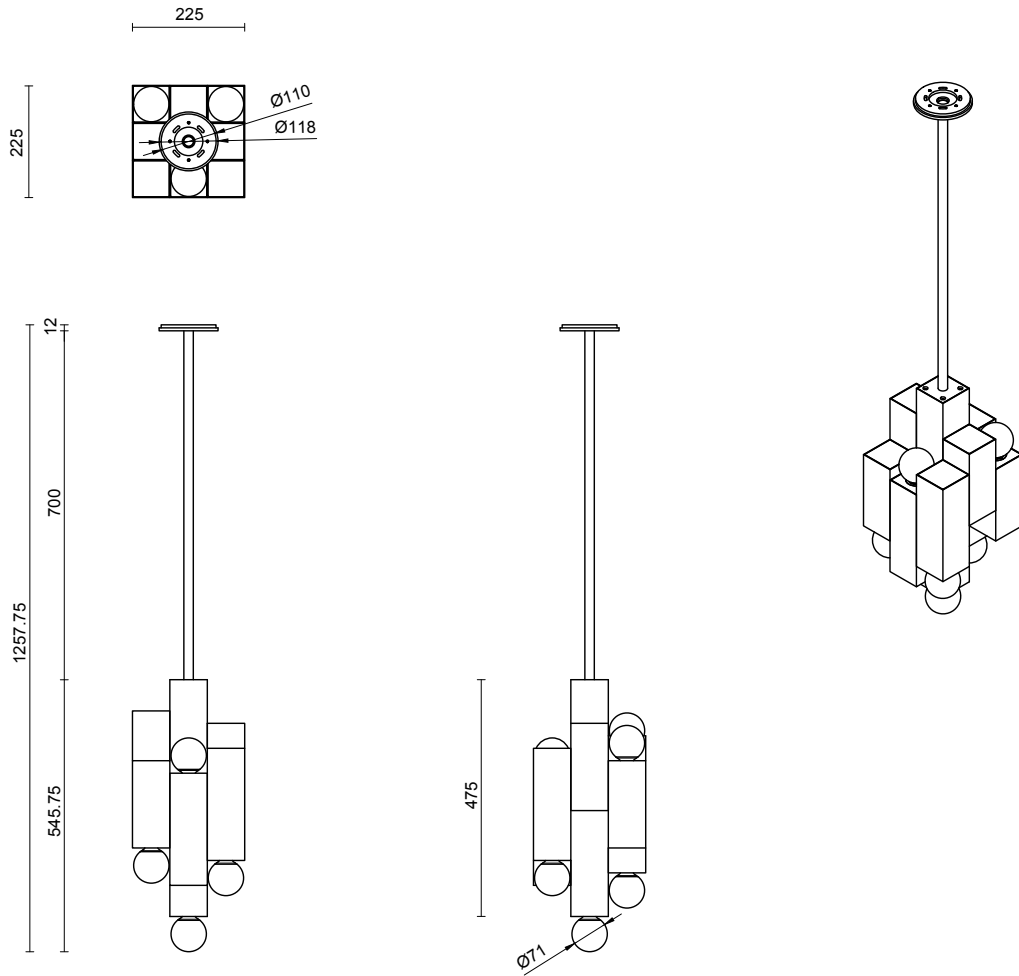

ORO COLLECTION

STACKED PENDANT

ARTICOLOSTUDIOS.COM

23V1

ABOUT ORO

Step into a world where luxury and artistry intertwine, where light dances with golden hues, and every detail is meticulously crafted by artisan hands.

LEAD TIME

6 - 8 weeks

LIGHT SOURCE

9 x 1.5W LED Board 200mA
2700K warm white
1000 total lumen output
Dimmable

INSTALLATION

Supplied with external driver

ROD LENGTH

Specified upon order placement

WEIGHT

20kg

CERTIFICATION

CE/AU

WARRANTY

3 years

FITTING FINISHES

Brass