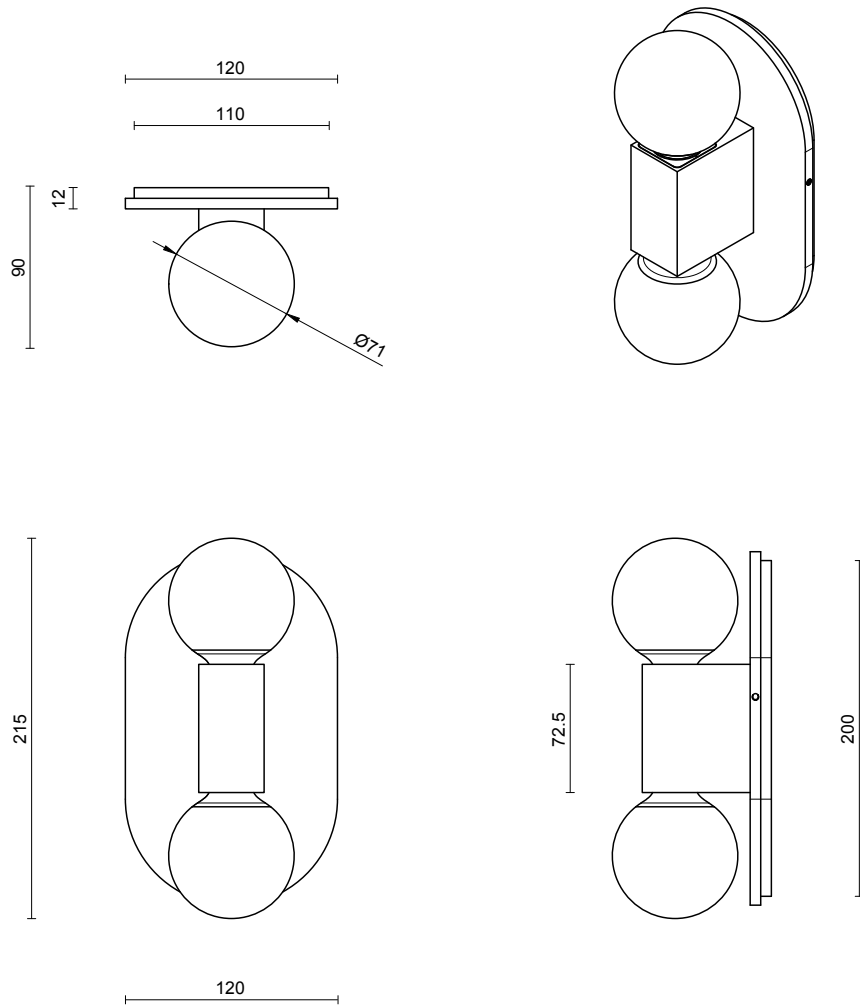

ORO COLLECTION
DOUBLE WALL SCONCE

ARTICOLOSTUDIOS.COM

23V1

ABOUT ORO

Step into a world where luxury and artistry intertwine, where light dances with golden hues, and every detail is meticulously crafted by artisan hands.

LEAD TIME

6 - 8 weeks

FITTING FINISHES

Brass

LIGHT SOURCE

2 x 2.4W LED Board 200mA
2700K warm white
400 total lumen output
Dimmable

INSTALLATION

Supplied with external driver

WEIGHT

3kg

CERTIFICATION

CE/AU

WARRANTY

3 years