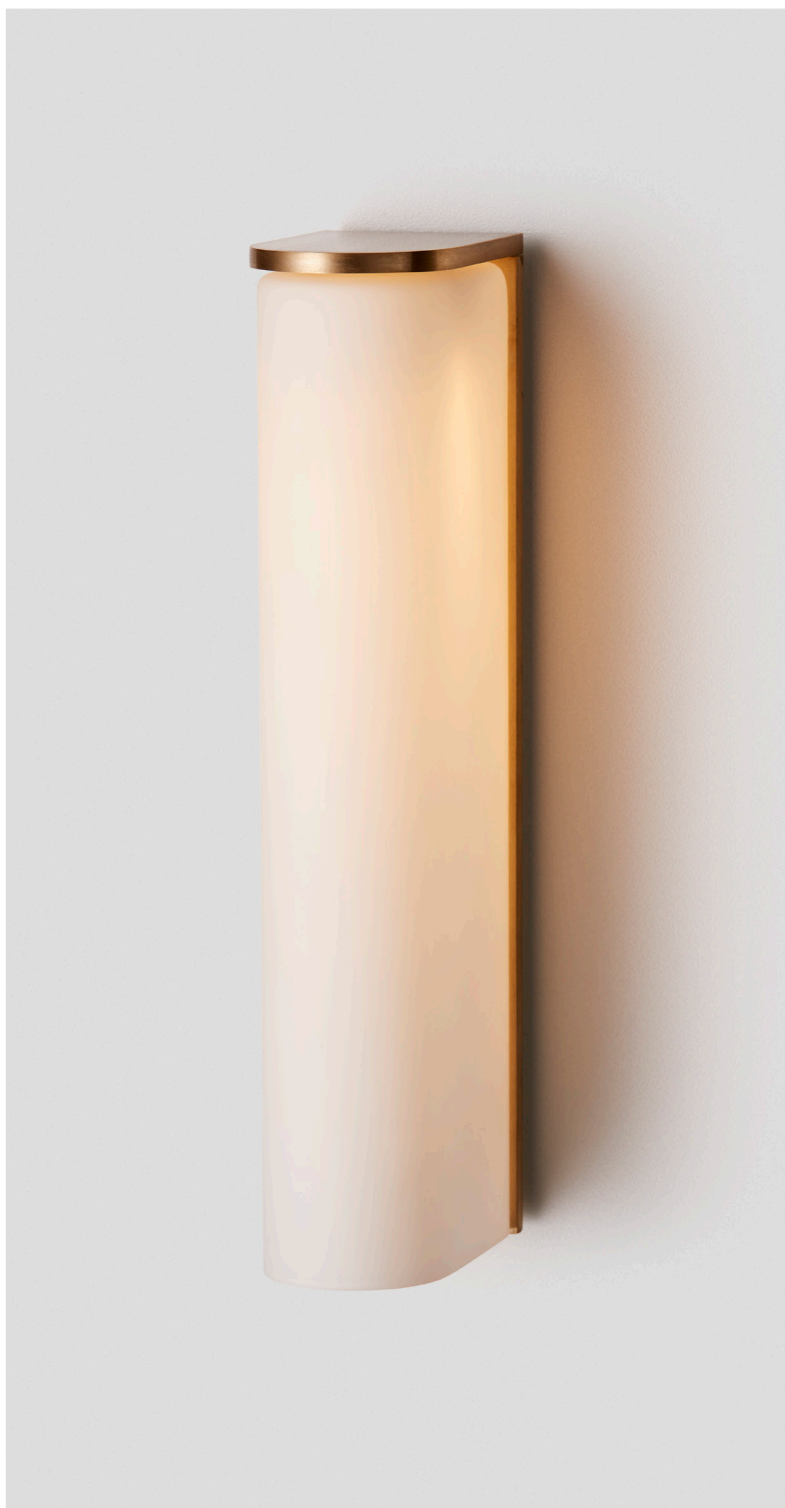

SLIM COLLECTION
WALL SCONCE

SLIM COLLECTION

ARTICOLOSTUDIOS.COM

WALL SCONCE

23V1

ABOUT SLIM

Slim reinterprets mid-century modernism in its architectural form and refined simplicity.

LEAD TIME