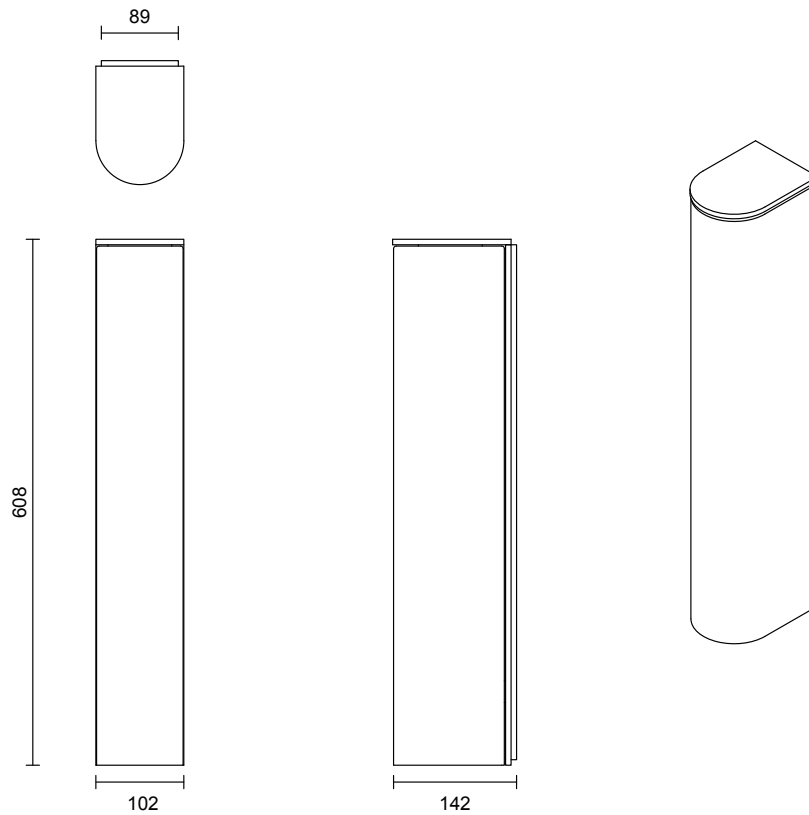

SLIM COLLECTION

EXTERIOR EXTRA LARGE WALL SCONCE

SLIM COLLECTION

ARTICOLOSTUDIOS.COM

EXTERIOR EXTRA LARGE WALL SCONCE

23V2

ABOUT SLIM

Slim reinterprets mid-century modernism in its architectural form and refined simplicity.