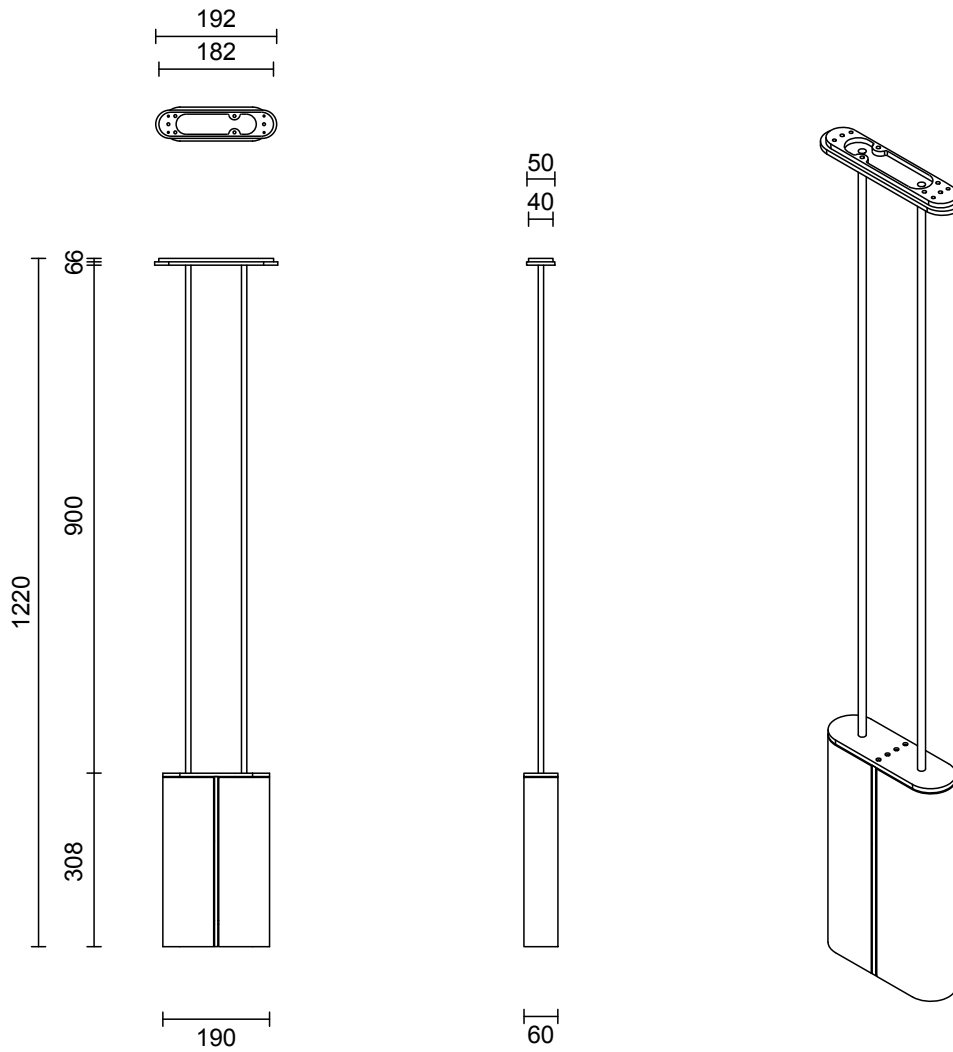

SLIM COLLECTION

ARTICOLOSTUDIOS.COM

PENDANT

23V2

ABOUT SLIM

Slim reinterprets mid-century modernism in its architectural form and refined simplicity.

LEAD TIME

6 - 8 weeks

LIGHT SOURCE

2 x 4.2W LED Board 350mA CC
2700k warm white
800 total lumen output
Dimmable

INSTALLATION

Supplied with external driver

ROD LENGTH

Rod lengths range between 600mm - 1200mm, in increments of 100mm.

WEIGHT

5kg

CERTIFICATION

CE/AU

WARRANTY

3 years

FITTING FINISHES

Brass
Mid Bronze
Satin Nickel
Black Electroplate

SHADE COLOURS

Snow
Grey
Clear
Natural Porcelain
Grey Porcelain
Black Porcelain