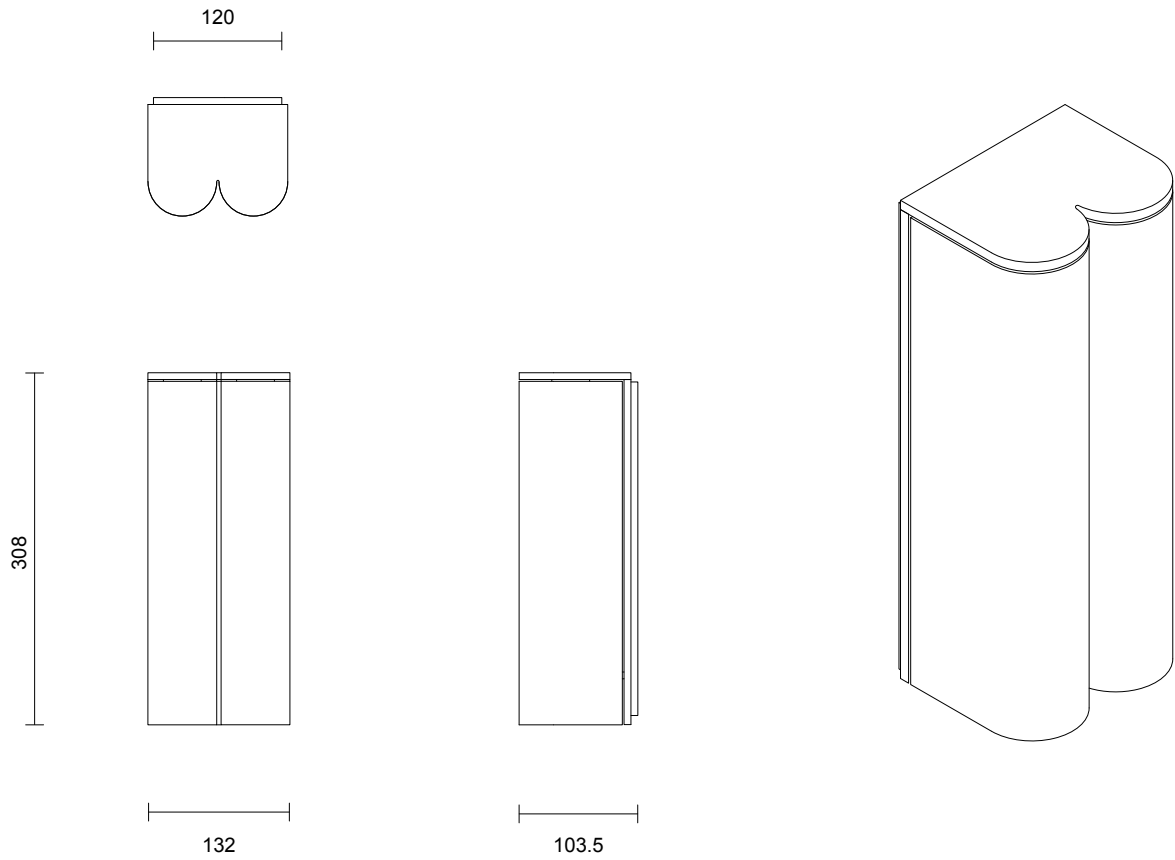

SLIM COLLECTION
SIDE X SIDE WALL SCONCE

ARTICOLOSTUDIOS.COM

23V1

ABOUT SLIM

Slim reinterprets mid-century modernism in its architectural form and refined simplicity.

LEAD TIME

6 - 8 weeks

LIGHT SOURCE

2 x 4.2W LED Board 350mA CC
2700k warm white
800 total lumen output
Dimmable

INSTALLATION

Supplied with external driver

WEIGHT

6kg

CERTIFICATION

CE/AU

WARRANTY

3 years

FITTING FINISHES

Brass
Mid Bronze
Satin Nickel
Black Electroplate

SHADE COLOURS

Snow
White Gloss
Grey
Clear
Natural Porcelain
Grey Porcelain
Black Porcelain