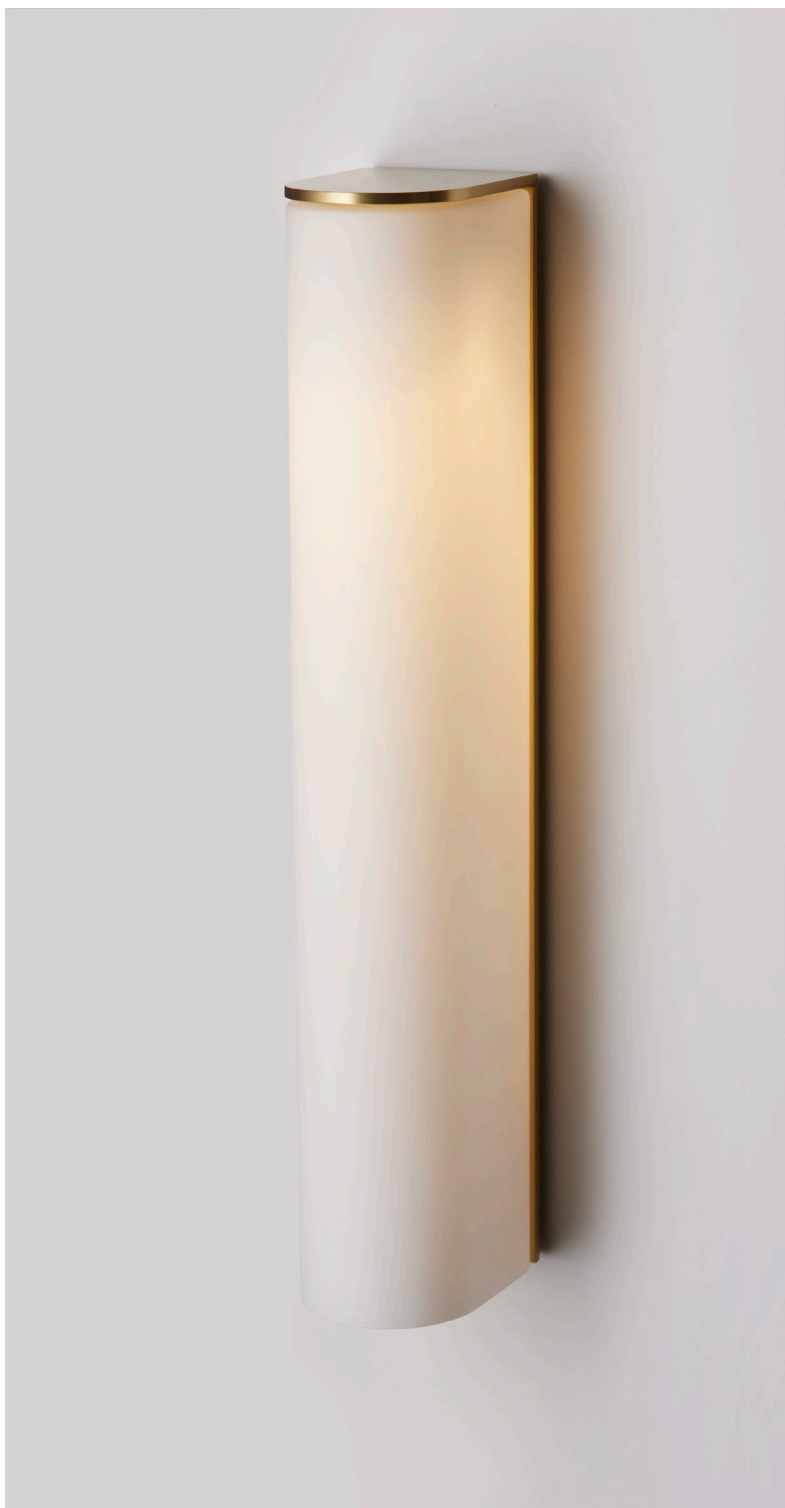

SLIM COLLECTION
WALL SCONCE

SLIM COLLECTION

ARTICOLOSTUDIOS.COM

WALL SCONCE

23V1

ABOUT SLIM

Slim reinterprets mid-century modernism in its architectural form and refined simplicity.

LEAD TIME

SLIM COLLECTION

EXTRA LARGE WALL SCONCE

ARTICOLOSTUDIOS.COM

23V1

ABOUT SLIM

Slim reinterprets mid-century modernism in its architectural form and refined simplicity.

LEAD TIME

6 - 8 weeks