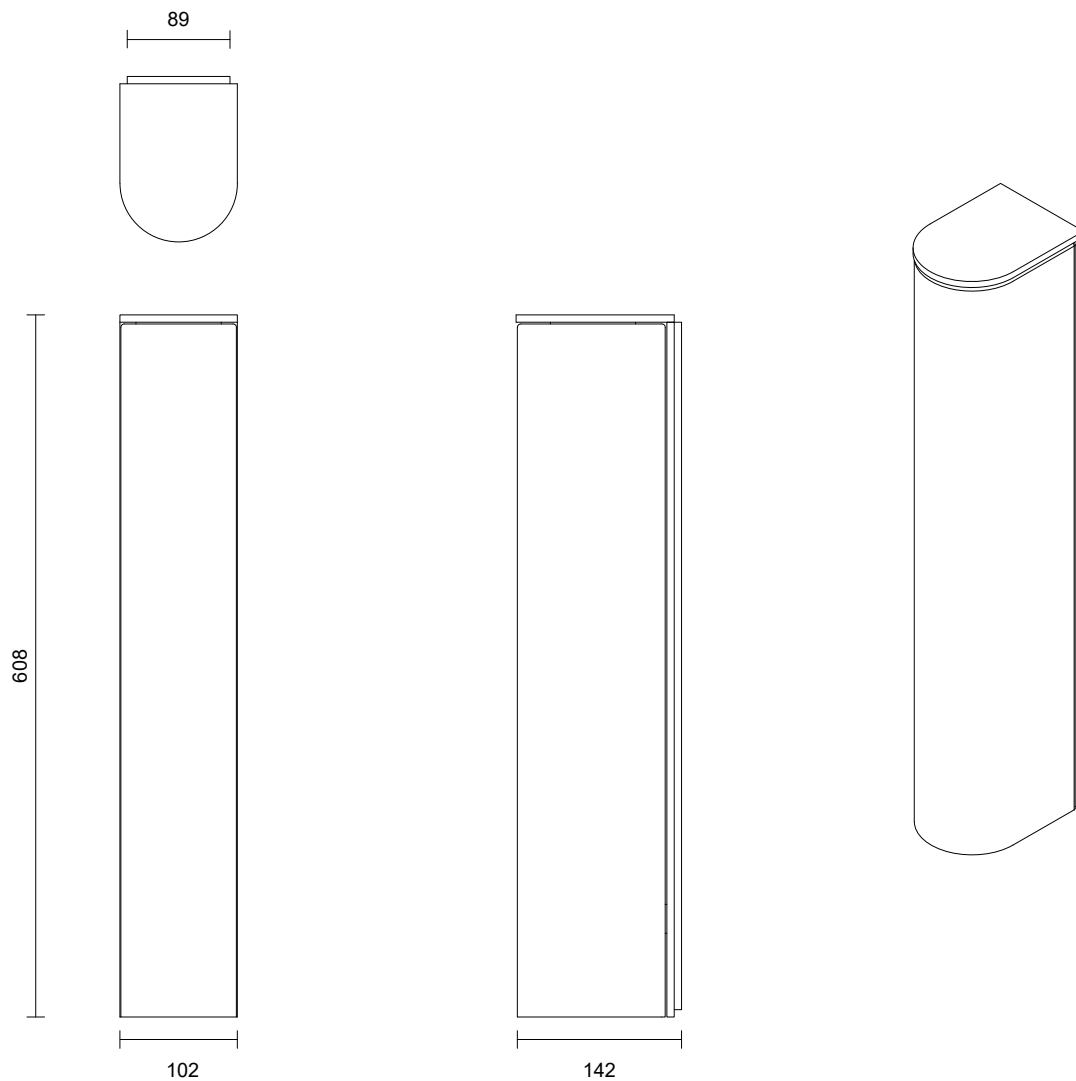

SLIM COLLECTION

EXTRA LARGE WALL SCONCE

ARTICOLOSTUDIOS.COM

23V1

ABOUT SLIM

Slim reinterprets mid-century modernism in its architectural form and refined simplicity.

LEAD TIME

6 - 8 weeks