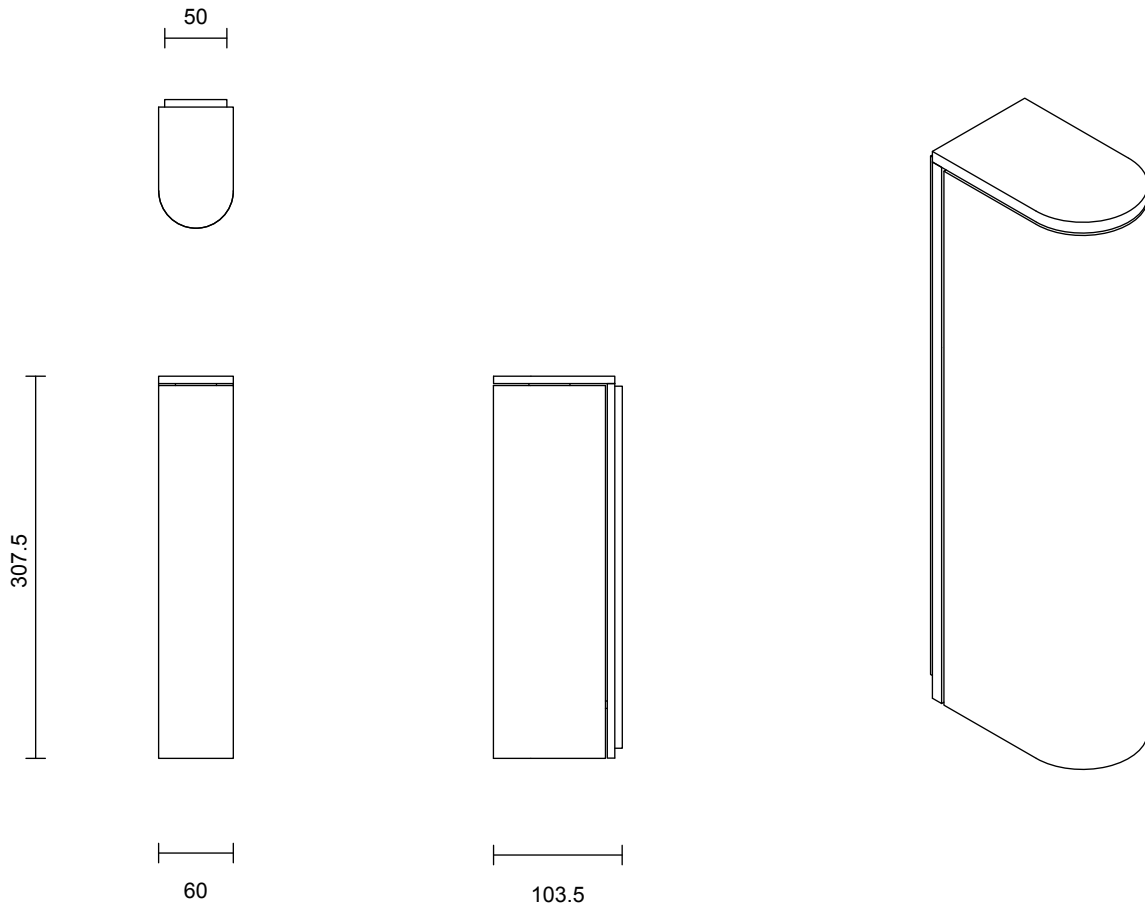

SLIM COLLECTION
EXTERIOR WALL SCONCE

ARTICOLOSTUDIOS.COM

23V2

ABOUT SLIM

Slim reinterprets mid-century modernism in its architectural form and refined simplicity.

LEAD TIME

6 - 8 weeks

LIGHT SOURCE

6W LED Board 500mA CC
2700k warm white
400 lumens
Dimmable

INSTALLATION

Supplied with external driver

WEIGHT

3kg

IP RATING

IP65

CERTIFICATION

CE/AU

WARRANTY

3 years.

FITTING FINISHES

Anodised Black

*Custom finishes available on request:

Light Grey
Dark Grey
Gun Metal
Light Brass
Dark Brass

SHADE COLOURS

Snow
White Gloss
Grey
Clear
Natural Porcelain
Grey Porcelain
Black Porcelain