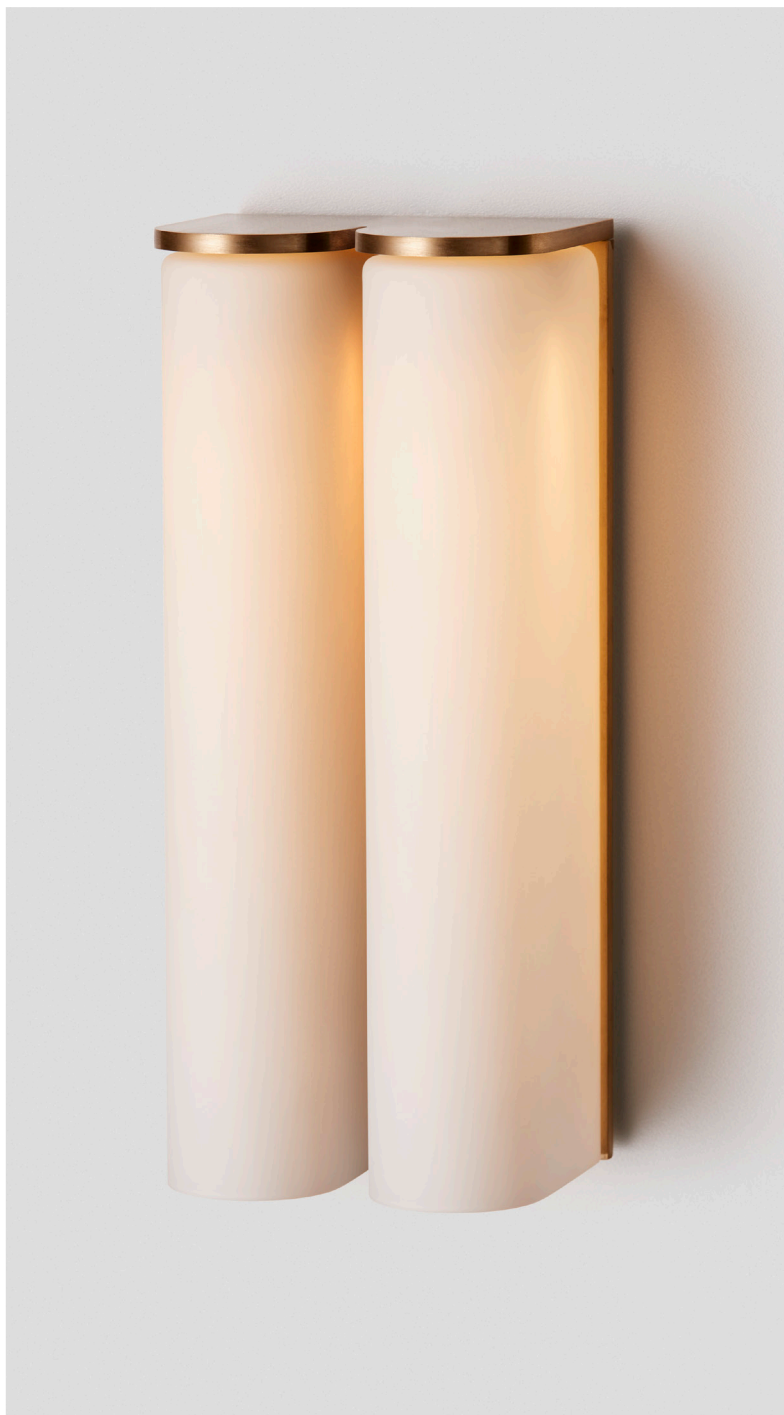

FITTING FINISHES

Brass
Mid Bronze
Satin Nickel
Black Electroplate

SHADE COLOURS

Snow
White Gloss
Grey
Clear
Natural Porcelain
Grey Porcelain
Black Porcelain

SLIM COLLECTION
SIDE X SIDE WALL SCONCE

SLIM COLLECTION
SIDE X SIDE WALL SCONCE