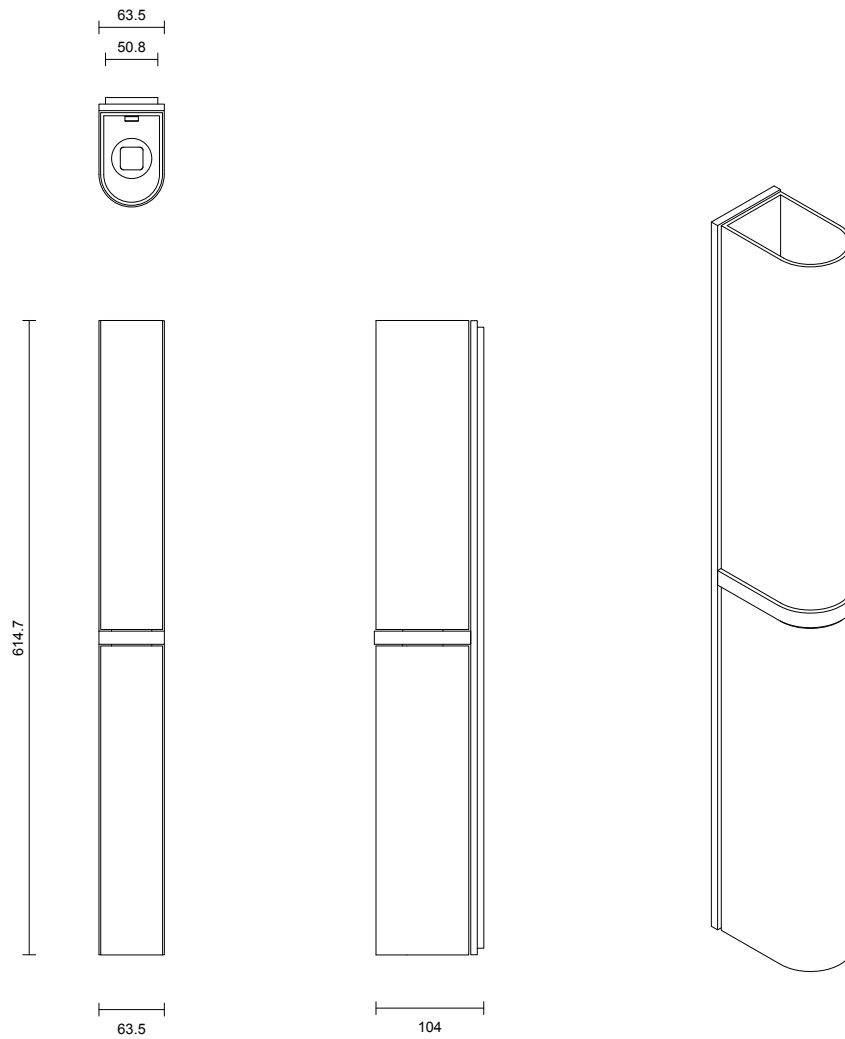

ARTICOLOSTUDIOS.COM

23V1

ABOUT SLIM

Slim reinterprets mid-century modernism in its architectural form and refined simplicity.

LEAD TIME

6 - 8 weeks

LIGHT SOURCE

2 x 4.2W LED Board 350mA CC
2700k warm white
800 total lumen output
Dimmable