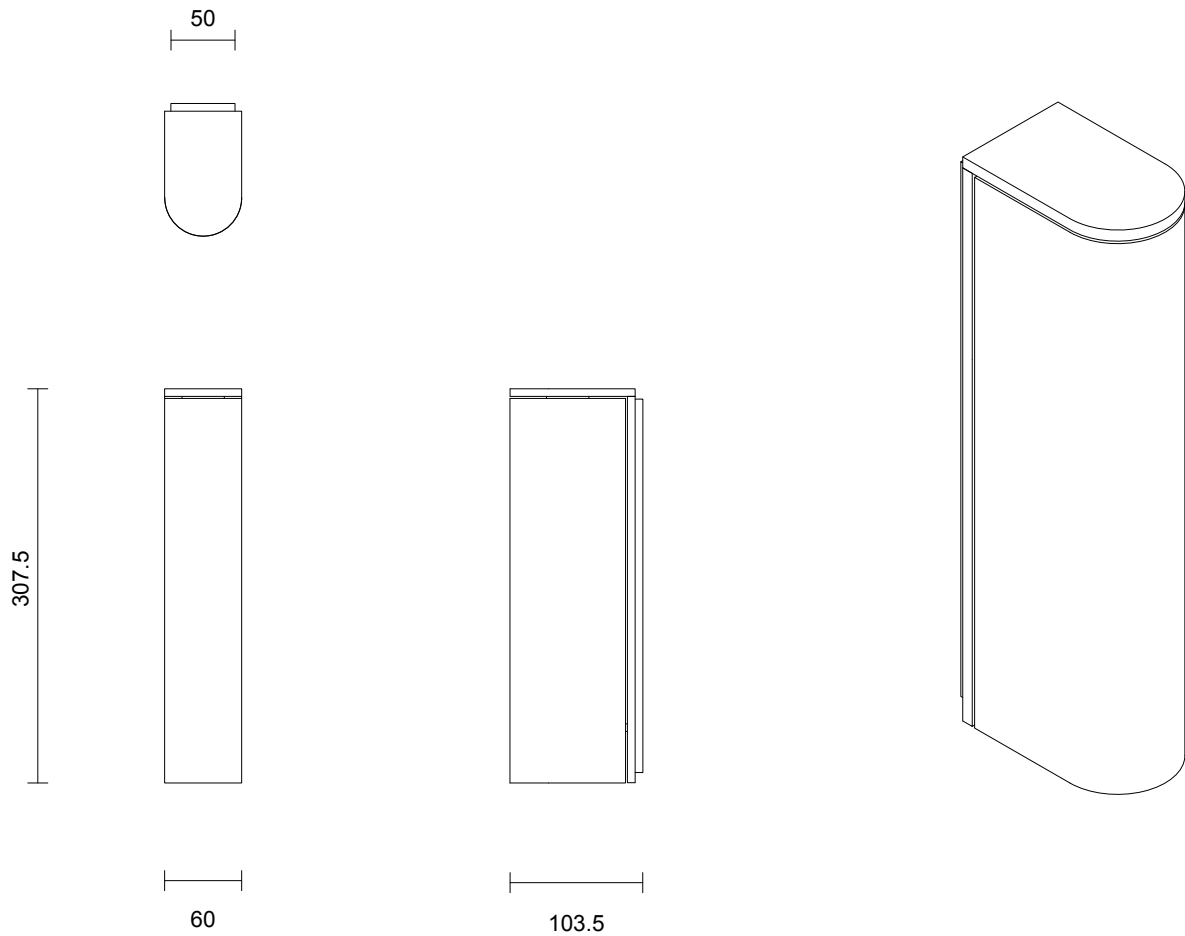

SLIM COLLECTION
WALL SCONCE

SLIM COLLECTION

ARTICOLOSTUDIOS.COM

WALL SCONCE

23V1

ABOUT SLIM

Slim reinterprets mid-century modernism in its architectural form and refined simplicity.

LEAD TIME