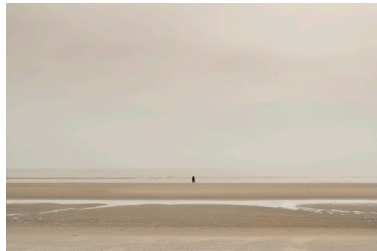

*Distance Series*

Nick Horan

'Kiss'  
Distance Series

'Bathing'  
Distance Series

'Battle'  
Distance Series

'Fetch'  
Distance Series

'Flight' - SOLD OUT  
Distance Series

'Paddle'  
Distance Series

'Inquest'  
Distance Series

'Wandering'  
Distance Series

NICK HORAN  
DISTANCE SERIES

Distance is a series of limited edition fine art photographs. Each work captures a flicker in time, a fleeting moment – each offers both a sense of calm and balance.

We view the perfect and eerie calm of a crisp winter beach scene, its familiar yet far away location evokes a sought-after sense of home. The truest of tones are offset by its exotic luna perfection – not a building is in sight, not a sand out of place. Nature is untouched – one only needs to drink it in. One can hear the soft movement; the beauty is almost tactile.

Nick's Distance series of images tells a cohesive story of moments in time that open up the mind – uplifting, dream-provoking, nature in its most compelling and comforting form.

NOTES | Series available in two sizes. Limited editions of 25. Museum-grade framing in either natural wood, stained charcoal, black or white. Dry mount framing with white border. Authenticity certificate with artist signature included. Additional options available.