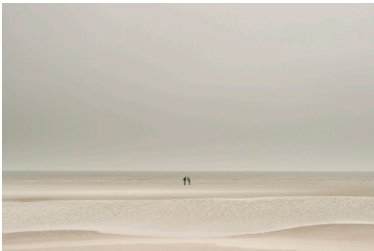

*Distance Series*

Nick Horan

'Kiss'  
Distance Series

'Bathing'  
Distance Series

'Battle'  
Distance Series

'Fetch'  
Distance Series

'Flight' - SOLD OUT  
Distance Series

'Paddle'  
Distance Series

'Inquest'  
Distance Series

'Wandering'  
Distance Series

NICK HORAN  
DISTANCE SERIES

Distance is a series of limited edition fine art photographs. Each work captures a flicker in time, a fleeting moment – each offers both a sense of calm and balance.

We view the perfect and eerie calm of a crisp winter beach scene, its familiar yet far away location evokes a sought-after sense of home. The truest of tones are offset by its exotic luna perfection – not a building is in sight, not a sand out of place. Nature is untouched – one only needs to drink it in. One can hear the soft movement; the beauty is almost tactile.

Nick's Distance series of images tells a cohesive story of moments in time that open up the mind – uplifting, dream-provoking, nature in its most compelling and comforting form.

NOTES | Series available in two sizes. Limited editions of 25. Museum-grade framing in either natural wood, stained charcoal, black or white. Dry mount framing with white border. Authenticity certificate with artist signature included. Additional options available.