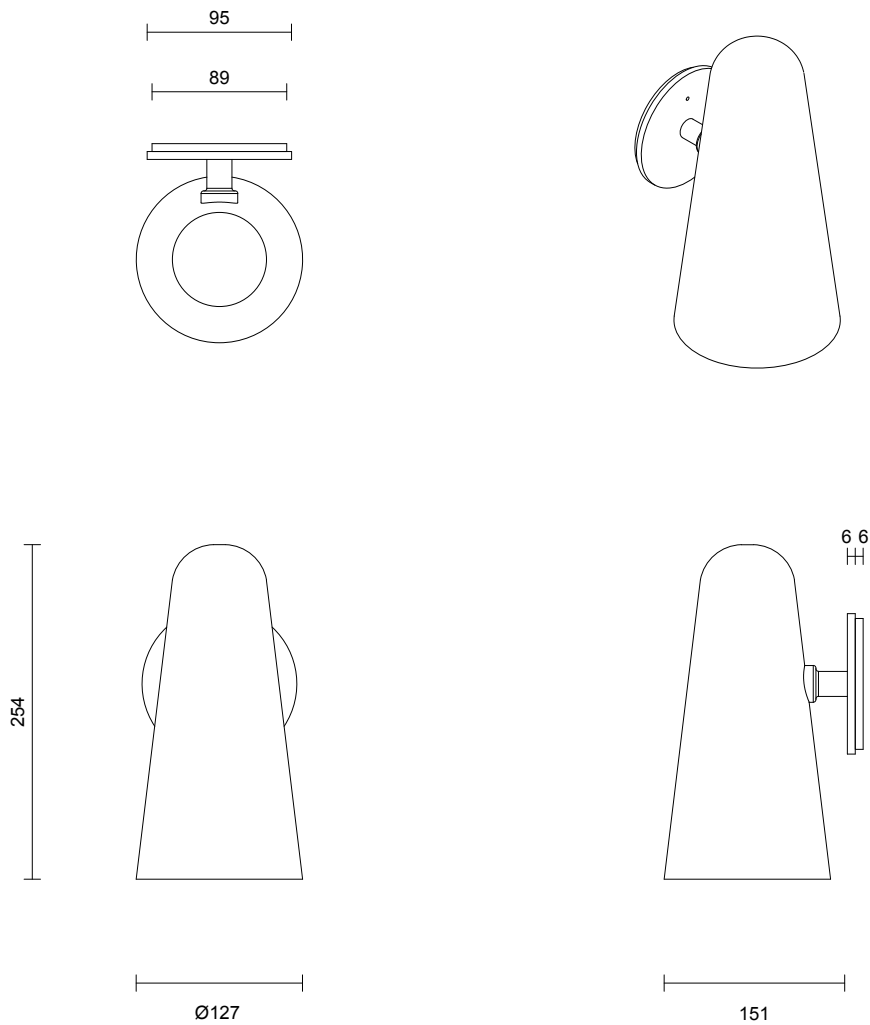

DOMI COLLECTION
WALL SCONCE

DOMI COLLECTION

ARTICOLOSTUDIOS.COM

WALL SCONCE

23V1

ABOUT DOMI

Domi exemplifies grace through its contemporary elongated bell form and weightless suspension.

LEAD TIME

6 - 8 weeks

LIGHT SOURCE

350mA 1W LED Board
3000K warm white
130 lumens

INSTALLATION

Supplied with external driver

WEIGHT

2kg

CERTIFICATION

6 - 8 weeks

LIGHT SOURCE

240V G9 4W LED (E14 SES Adaptor Base)
2700k warm white
350 lumens
Dimmable
Lamp included

WEIGHT

4.5kg

CERTIFICATION

CE/AU

WARRANTY