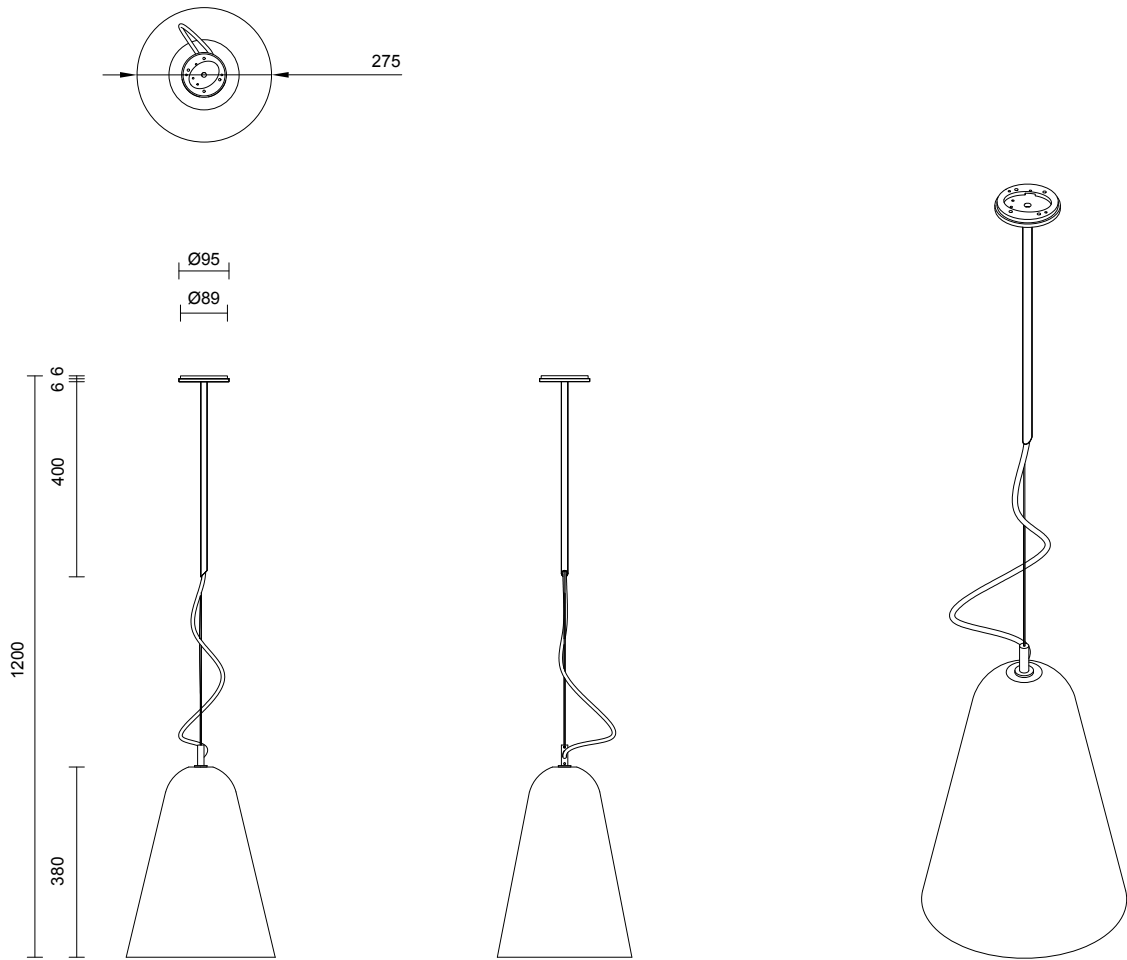

DOMI COLLECTION

PENDANT

ARTICOLOSTUDIOS.COM

23V1

ABOUT DOMI

Domi exemplifies grace through its contemporary elongated bell form and weightless suspension.

LEAD TIME

6 - 8 weeks

LIGHT SOURCE

240V G9 4W LED (E14 SES Adaptor Base)
2700k warm white
350 lumens
Dimmable
Lamp included

WEIGHT

4.5kg

CERTIFICATION

CE/AU

WARRANTY

3 years

FITTING FINISHES

Brass
Mid Bronze
Satin Nickel
Black Electroplate
White Powder Coat
Graphite Powder Coat

FLEX CORD COLOURS

White
Black
Natural Linen
Black / White Mix
Mid Grey Linen

SHADE COLOURS

2/3 Snow