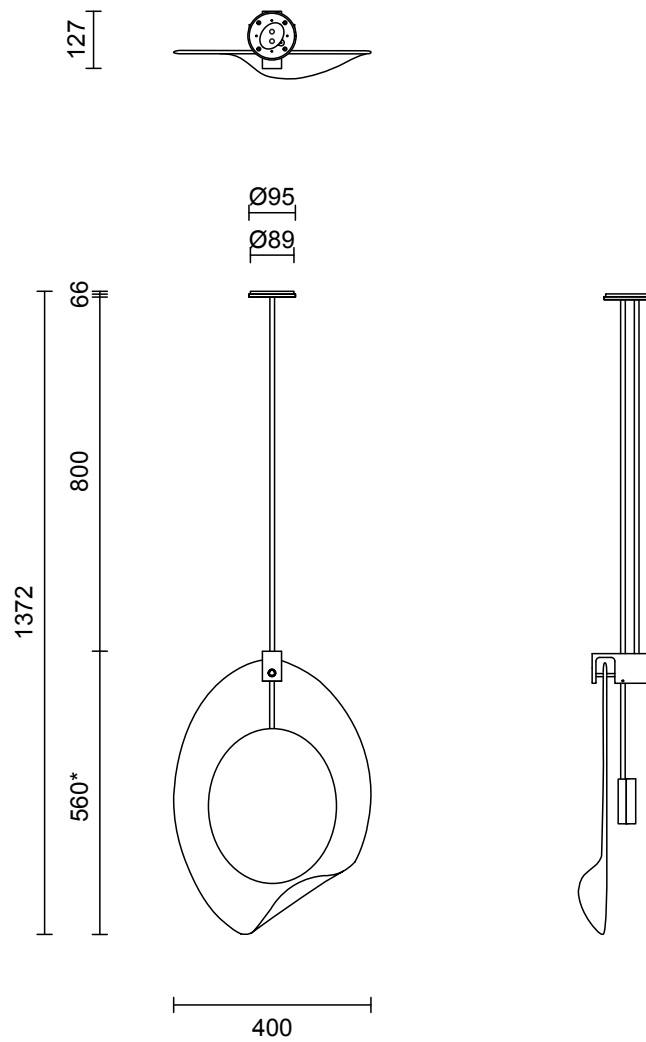

OVOLO COLLECTION PENDANT

ARTICOLOSTUDIOS.COM

23V2

ABOUT OVOLO

Ovolo is a sculptural form that typifies the artistry of Articulo's design philosophy. The striking organic glass form, mouth-blown in Murano, Italy is coupled with a handcrafted bespoke lock and key detail.

*Please note: Shade dimensions inclusive of overall height may vary marginally due to the nature of mouth blown glass.

Fixture should be hung in front of a wall as the light source faces the wall and reflects backward.

LEAD TIME

6 - 8 weeks

LIGHT SOURCE

13W 1A LED board
2700k warm white
1000 lumens
Dimmable (upon request)

INSTALLATION

Supplied with external driver

ROD LENGTH

Rod lengths range between 600mm - 1200mm, in increments of 100mm.

WEIGHT

9kg

CERTIFICATION

CE/AU

WARRANTY

3 years

FITTING FINISHES

Brass
Mid Bronze
Satin Nickel
Black Electroplate

SHADE COLOURS

White
Black