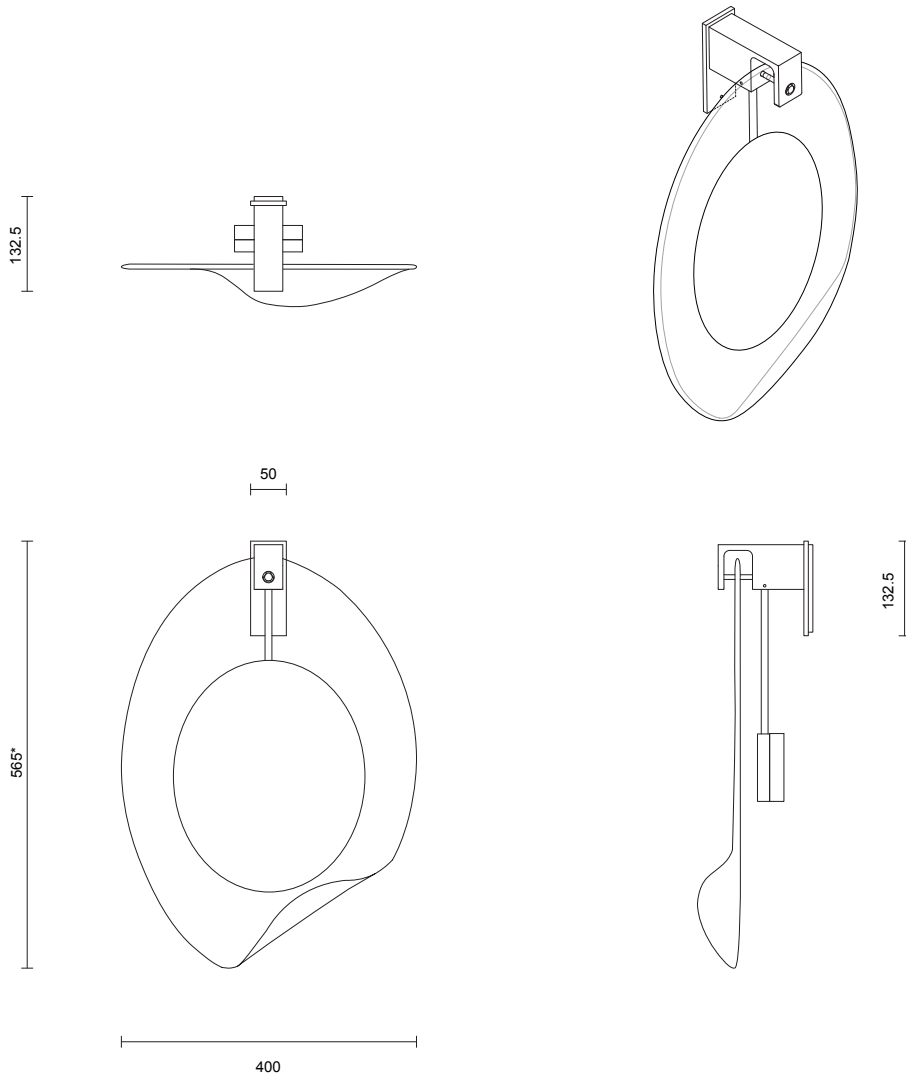

OVOLO COLLECTION

ARTICOLOSTUDIOS.COM

WALL SCONCE

23V1

ABOUT OVOLO

Ovolo is a sculptural form that typifies the artistry of Articolo's design philosophy. The striking organic glass form, mouth-blown in Murano, Italy is coupled with a handcrafted bespoke lock and key detail.

*Please note: Shade dimensions inclusive of overall height may vary marginally due to the nature of mouth blown glass.

LEAD TIME

6 - 8 weeks

LIGHT SOURCE

13W 1A LED board
2700K warm white
1000 lumens
Dimmable (upon request)

INSTALLATION

Supplied with external driver

WEIGHT

9kg

CERTIFICATION

CE/AU

WARRANTY

3 years

FITTING FINISHES

Brass
Mid Bronze
Satin Nickel
Black Electroplate

SHADE COLOURS

White
Black