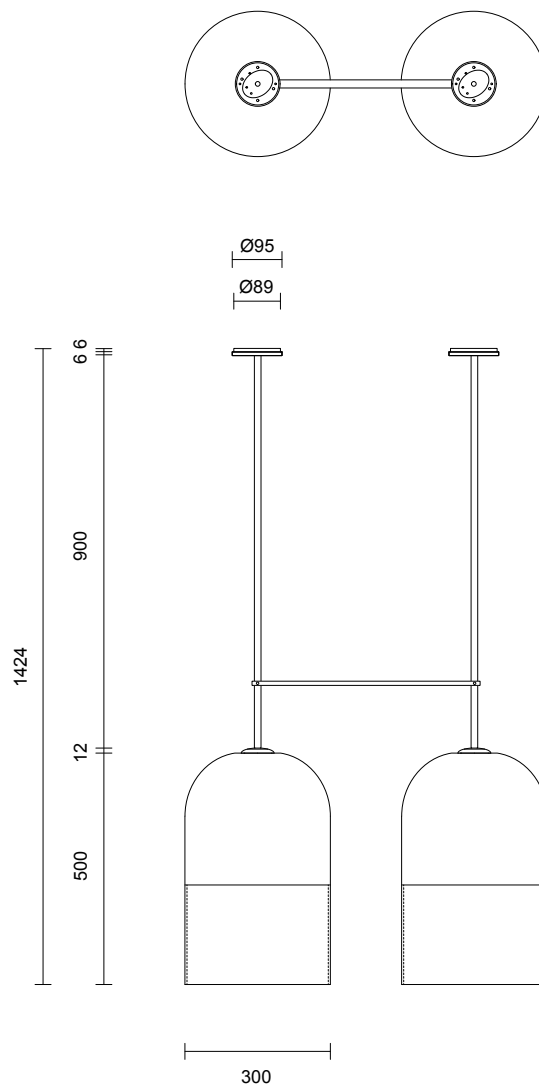

INDI COLLECTION
EXTRA LARGE DOUBLE PENDANT

ARTICOLOSTUDIOS.COM

23V1

ABOUT INDI

Indi pairs historic craftsmanship and traditional handicrafts through the tactility of textured weaving, creating a contemporary modernism.

LEAD TIME

6 - 8 weeks

LIGHT SOURCE

2 x 240V E27 95mm 8W LED
2700k warm white
1400 total lumens output
Dimmable
Lamps included

ROD LENGTH

Rod lengths range between
400mm - 1600mm, in increments
of 100mm.

CUSTOMISATION

Variations to spacing bar can be
specified at time of order placement.

WEIGHT

17kg

CERTIFICATION

CE/AU

WARRANTY

3 years

FITTING FINISHES

Brass
Mid Bronze
Satin Nickel
Black Electroplate
White Powder Coat
Graphite Powder Coat

SHADE COLOURS

Clear
Smoke

WEAVE COLOURS

Black
Natural
Sand
White
Teal
Olive

*All weave colours available individually
or in a 2/3 split combination.