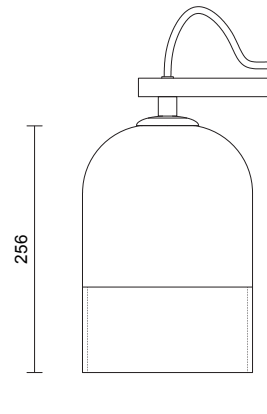

256

23V1

ABOUT INDI

Indi pairs historic craftsmanship and traditional handicrafts through the tactility of textured weaving, creating a contemporary modernism.

LEAD TIME

6 - 8 weeks

LIGHT SOURCE

240V E14 Fancy Round 4W LED

2700K warm white

400 lumens

Dimmable

Lamp included

WEIGHT

5kg

CERTIFICATION

CE/AU

WARRANTY

3 years

FITTING FINISHES

Brass

Black Electroplate

White Powder Coat

White Powder Coat with Brass Arm

Graphite Powder Coat

SHADE COLOURS

Clear

Smoke

Grey

WEAVE COLOURS*

Black

Natural

Sand

White

Teal

Olive

*All weave colours available individually or in a 2/3 split combination.

FLEX CORD COLOURS

Black

White

Natural Linen

Mid Grey Linen

Black and White