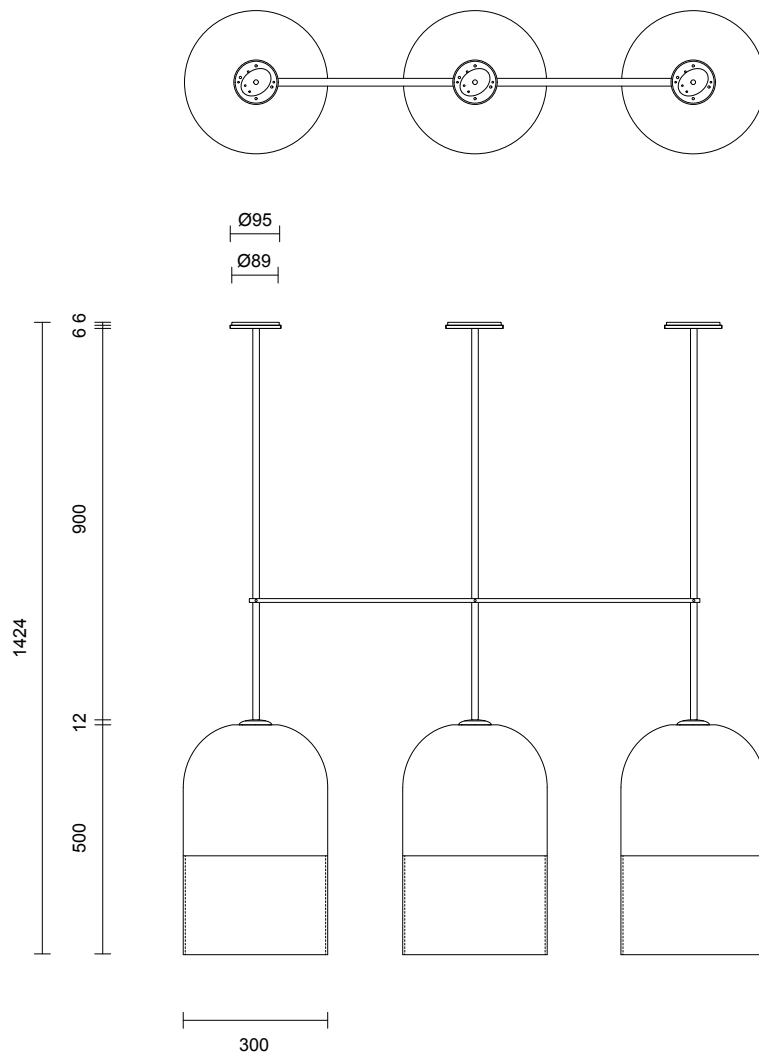

INDI COLLECTION

ARTICOLOSTUDIOS.COM

EXTRA LARGE TRIPLE PENDANT

23V1

ABOUT INDI

Indi pairs historic craftsmanship and traditional handicrafts through the tactility of textured weaving, creating a contemporary modernism.

LEAD TIME

6 - 8 weeks

LIGHT SOURCE

3 x 240V E27 95mm 8W LED
2700k warm white
2100 total lumens output
Dimmable
Lamps included

ROD LENGTH

Rod lengths range between
400mm - 1600mm, in increments
of 100mm.

CUSTOMISATION

Variations to spacing bar can be
specified at time of order placement.

WEIGHT

27kg

CERTIFICATION

CE/AU

WARRANTY

3 years

FITTING FINISHES

Brass
Mid Bronze
Satin Nickel
Black Electroplate
White Powder Coat
Graphite Powder Coat

SHADE COLOURS

Clear
Smoke

WEAVE COLOURS

Black
Natural
Sand
White
Teal
Olive

*All weave colours available individually
or in a 2/3 split combination.