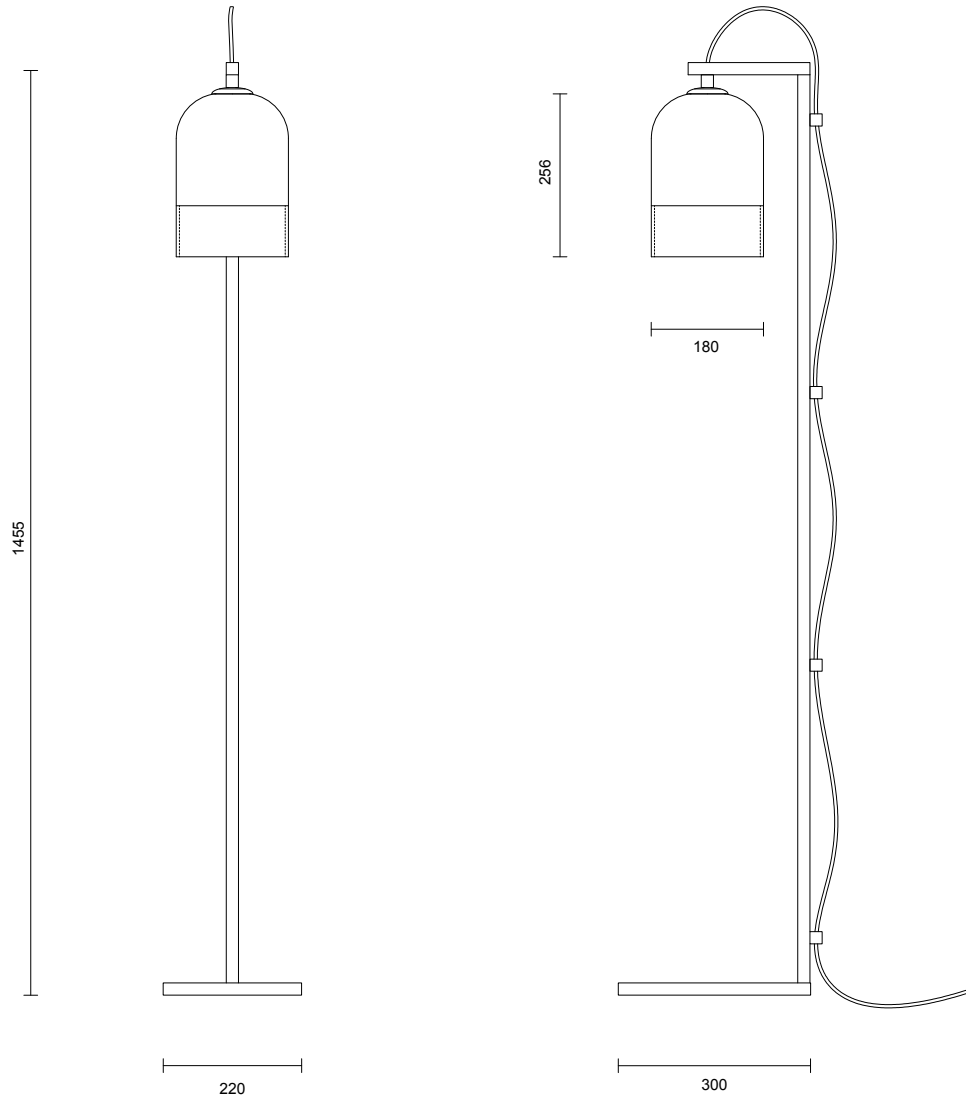

INDI COLLECTION

FLOOR LAMP

ARTICOLOSTUDIOS.COM

23V1

ABOUT INDI

Indi pairs historic craftsmanship and traditional handicrafts through the tactility of textured weaving, creating a contemporary modernism.

LEAD TIME

6 - 8 weeks

LIGHT SOURCE

240V E14 Fancy Round 4W LED
2700K warm white
400 lumens
Lamp included

WEIGHT

17kg

CERTIFICATION

CE/AU

WARRANTY

3 years

FITTING FINISHES

Brass
Black Ace Powder Coat
White Powder Coat
Graphite Powder Coat

SHADE COLOURS

Clear
Smoke
Grey

WEAVE COLOURS*

Black
Natural
Sand
White
Teal
Olive

*All weave colours available individually or in a 2/3 split combination.

FLEX CORD COLOURS

Black
White
Natural Linen
Mid Grey Linen
Black and White