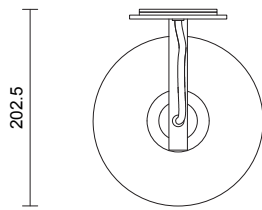

INDI COLLECTION

ARTICOLOSTUDIOS.COM

WALL SCONCE

100