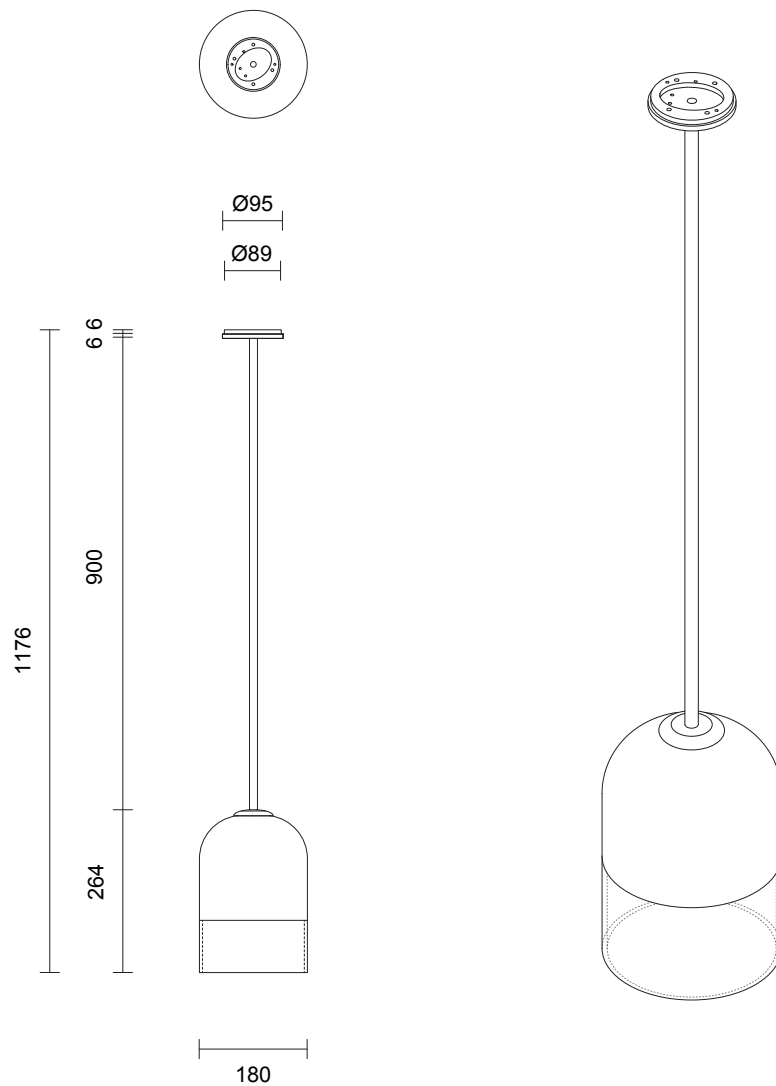

INDI COLLECTION

PENDANT

ARTICOLOSTUDIOS.COM

23V1

ABOUT INDI

Indi pairs historic craftsmanship and traditional handicrafts through the tactility of textured weaving, creating a contemporary modernism.

LEAD TIME

6 - 8 weeks

LIGHT SOURCE

240V E14 Fancy Round 4W LED
2700k warm white
400 lumens
Dimmable
Lamp included

ROD LENGTH

Rod lengths range between
400mm - 1600mm, in increments
of 100mm.

WEIGHT

4kg

CERTIFICATION

CE/AU

WARRANTY

3 years

FITTING FINISHES

Brass
Mid Bronze
Satin Nickel
Black Electroplate
White Powder Coat
Graphite Powder Coat

SHADE COLOURS

Clear
Smoke

WEAVE COLOURS

Black
Natural
Sand
White
Teal
Olive

*All weave colours available individually
or in a 2/3 split combination.