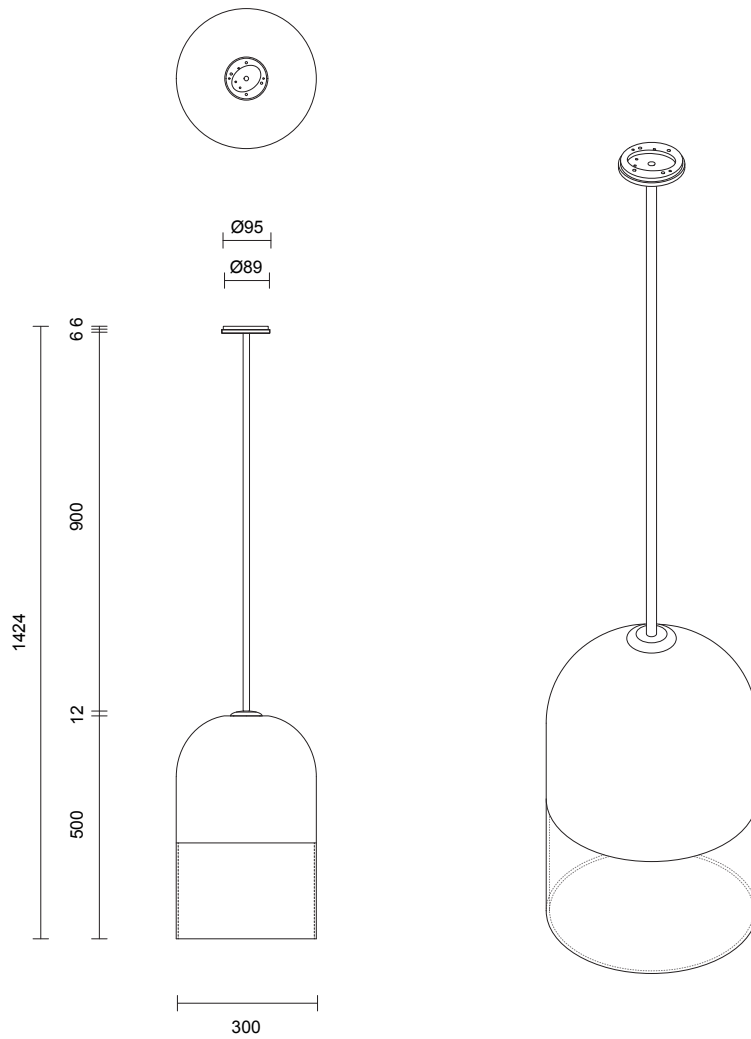

INDI COLLECTION
EXTRA LARGE PENDANT

ARTICOLOSTUDIOS.COM

23V1

ABOUT INDI

Indi pairs historic craftsmanship and traditional handicrafts through the tactility of textured weaving, creating a contemporary modernism.

LEAD TIME

6 - 8 weeks

LIGHT SOURCE

240V E27 95mm 8W LED
2700k warm white
700 lumens
Dimmable
Lamp included

ROD LENGTH

Rod lengths range between
400mm - 1600mm, in increments
of 100mm.

WEIGHT

9kg

CERTIFICATION

CE/AU

WARRANTY

3 years

FITTING FINISHES

Brass
Mid Bronze
Satin Nickel
Black Electroplate
White Powder Coat
Graphite Powder Coat

SHADE COLOURS

Clear
Smoke

WEAVE COLOURS

Black
Natural
Sand
White
Teal
Olive

*All weave colours available individually
or in a 2/3 split combination.