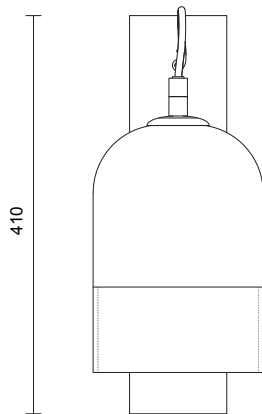

INDI COLLECTION

ARTICOLOSTUDIOS.COM

WALL SCONCE

100

410

180

256

23V1

ABOUT INDI

Indi pairs historic craftsmanship and traditional handicrafts through the tactility of textured weaving, creating a contemporary modernism.

LEAD TIME

6 - 8 weeks

LIGHT SOURCE

240V E14 Fancy Round 4W LED

2700K warm white

400 lumens

Dimmable

Lamp included

WEIGHT

5kg

CERTIFICATION

CE/AU

WARRANTY

3 years

FITTING FINISHES

Brass

Black Electroplate

White Powder Coat

White Powder Coat with Brass Arm

Graphite Powder Coat

SHADE COLOURS

Clear

Smoke

Grey

WEAVE COLOURS*

Black

Natural

Sand

White

Teal

Olive

*All weave colours available individually or in a 2/3 split combination.

FLEX CORD COLOURS

Black

White

Natural Linen

Mid Grey Linen

Black and White