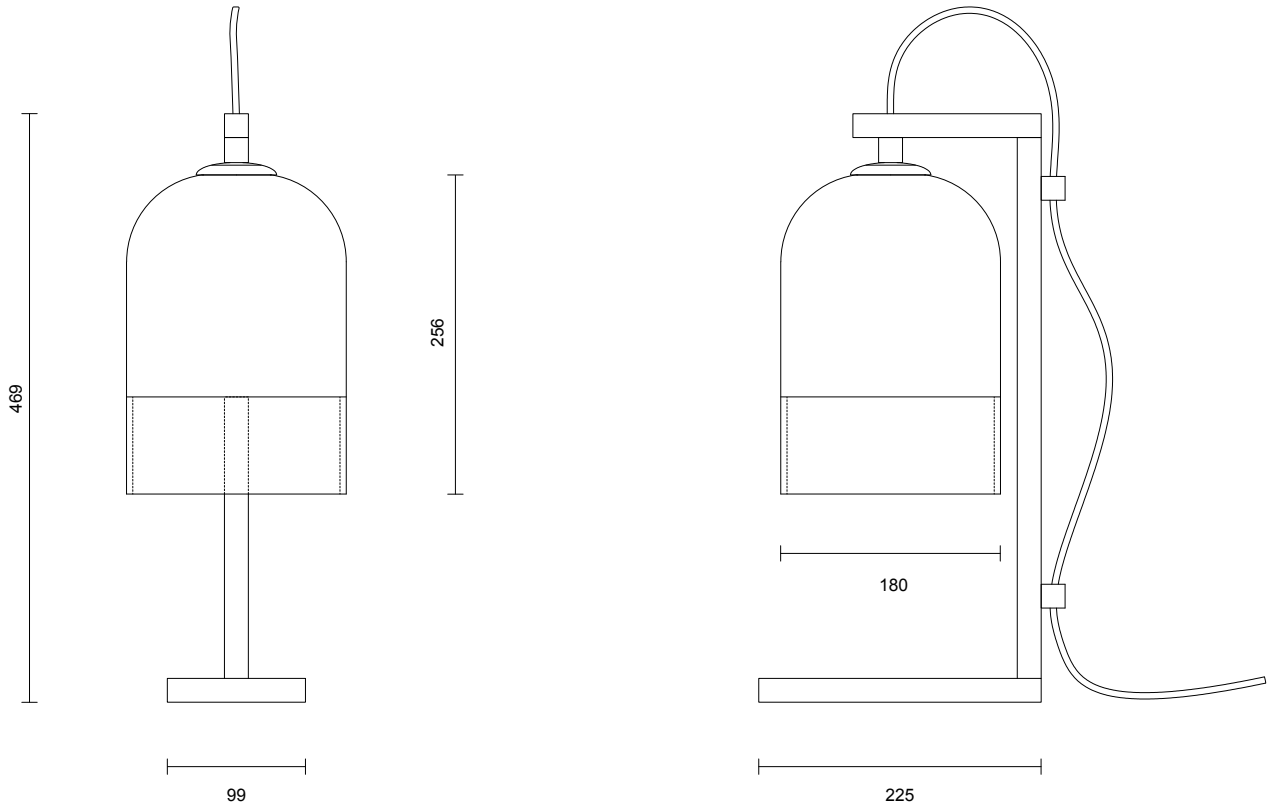

INDI COLLECTION
TABLE LAMP

TABLE LAMP

23V1

ABOUT INDI

Indi pairs historic craftsmanship and traditional handicrafts through the tactility of textured weaving, creating a contemporary modernism.

LEAD TIME

6 - 8 weeks