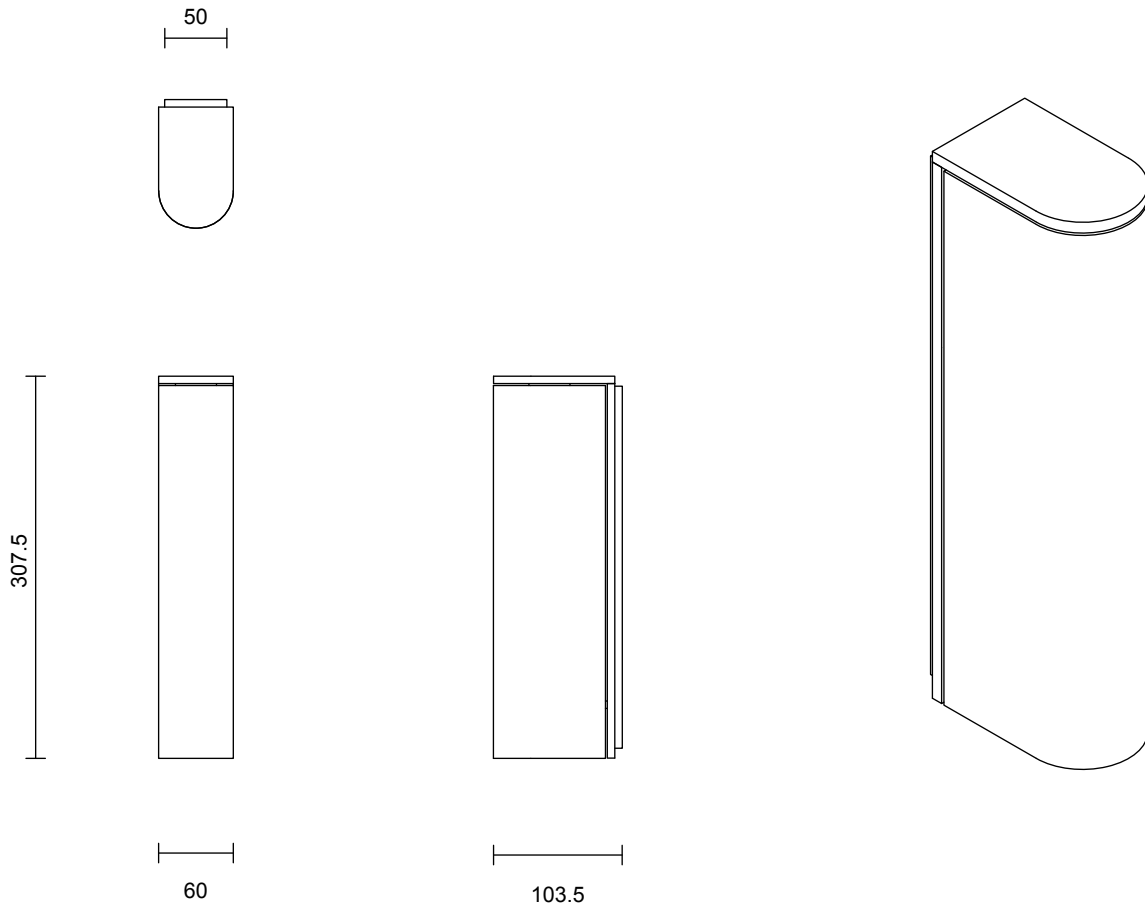

ARTICOLOSTUDIOS.COM

23V2

**ABOUT SLIM**

Slim reinterprets mid-century modernism in its architectural form and refined simplicity.

**LEAD TIME**

6 - 8 weeks

**LIGHT SOURCE**

6W LED Board 500mA CC  
2700k warm white  
400 lumens  
Dimmable