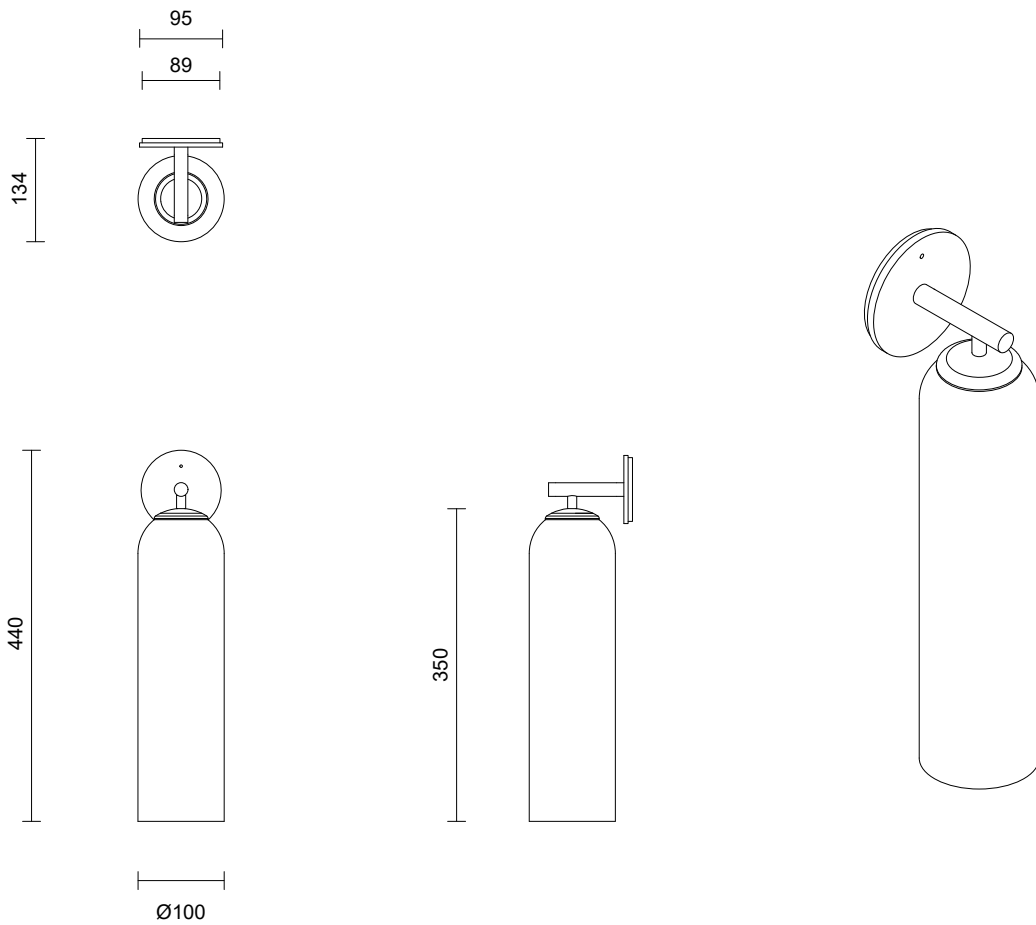

FLOAT COLLECTION

ARTICOLOSTUDIOS.COM

EXTERIOR HOVER SHORT WALL SCONCE

23V3

ABOUT FLOAT

Float evokes an inherent sense of refinement through its design cues of a bygone era.

LEAD TIME

6 - 8 weeks

LIGHT SOURCE

12V 6W Constant Current LED Board,
500mA
2700K warm white
400 lumens
Dimmable

INSTALLATION

Supplied with an external driver

WEIGHT

5kg

IP RATING

IP65

CERTIFICATION

CE/AU

WARRANTY

3 years

FITTING FINISHES

Anodised Black

*Custom finishes available on request:

Light Grey
Dark Grey
Gun Metal
Light Brass
Dark Brass

SHADE COLOURS

Snow
Smoke