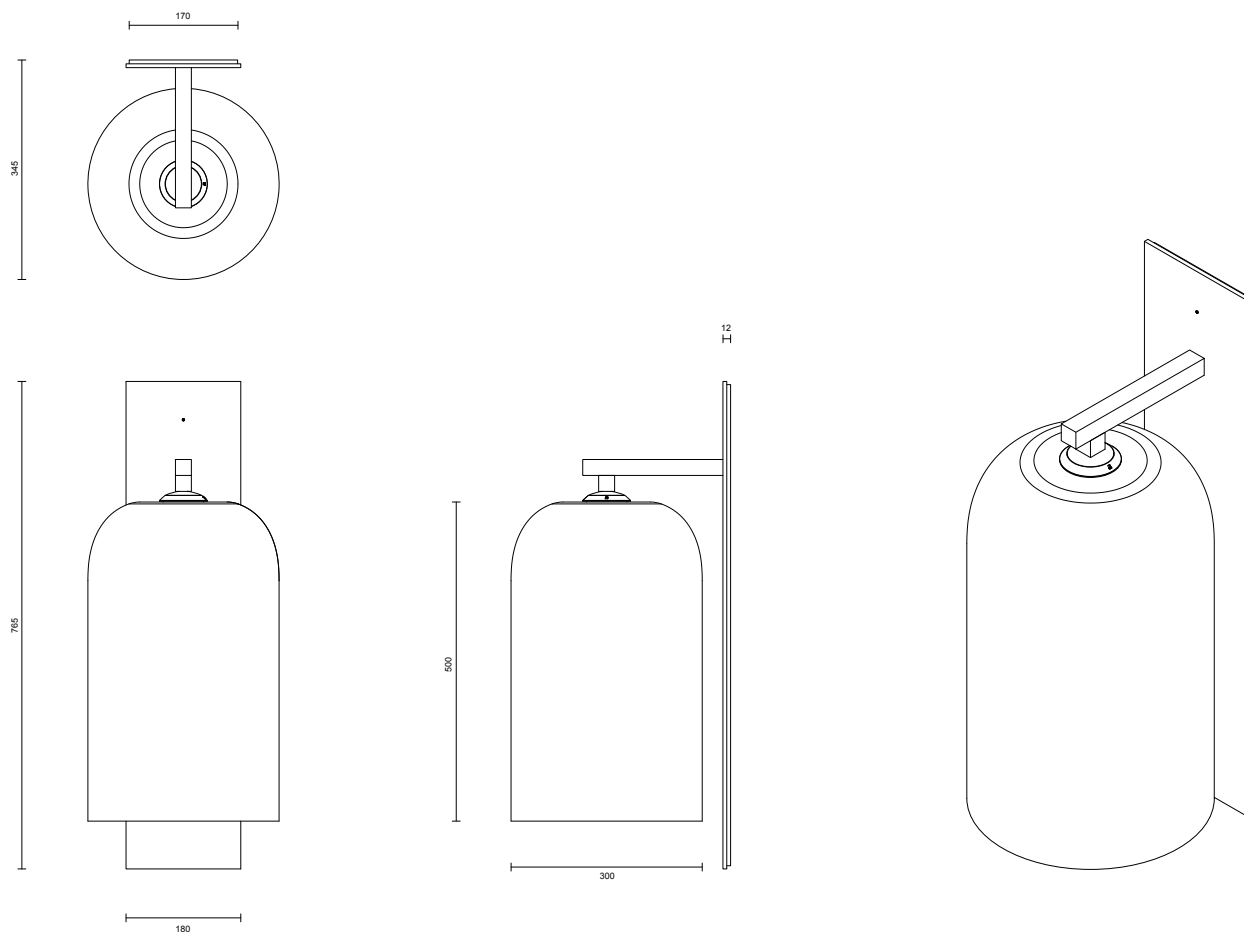

LUMI COLLECTION

ARTICOLOSTUDIOS.COM

EXTERIOR EXTRA LARGE WALL SCONCE

23V2

ABOUT LUMI

Cocooned in perfect symmetry, Lumi reimagines a traditional coachman's light to reflect a timeless and refined simplicity of form.

LEAD TIME

6 - 8 weeks

LIGHT SOURCE

12V 8.4W Constant Current LED Board, 500mA
2700K warm white
600 lumens
Dimmable

INSTALLATION

Supplied with an external driver

WEIGHT

8kg

IP RATING

IP65

CERTIFICATION

CE/AU

WARRANTY

3 years

FITTING FINISHES

Anodised Black

*Custom finishes available on request:

Light Grey
Dark Grey
Gun Metal
Light Brass
Dark Brass

EXTERIOR SHADE COLOUR

Clear
Smoke
Grey