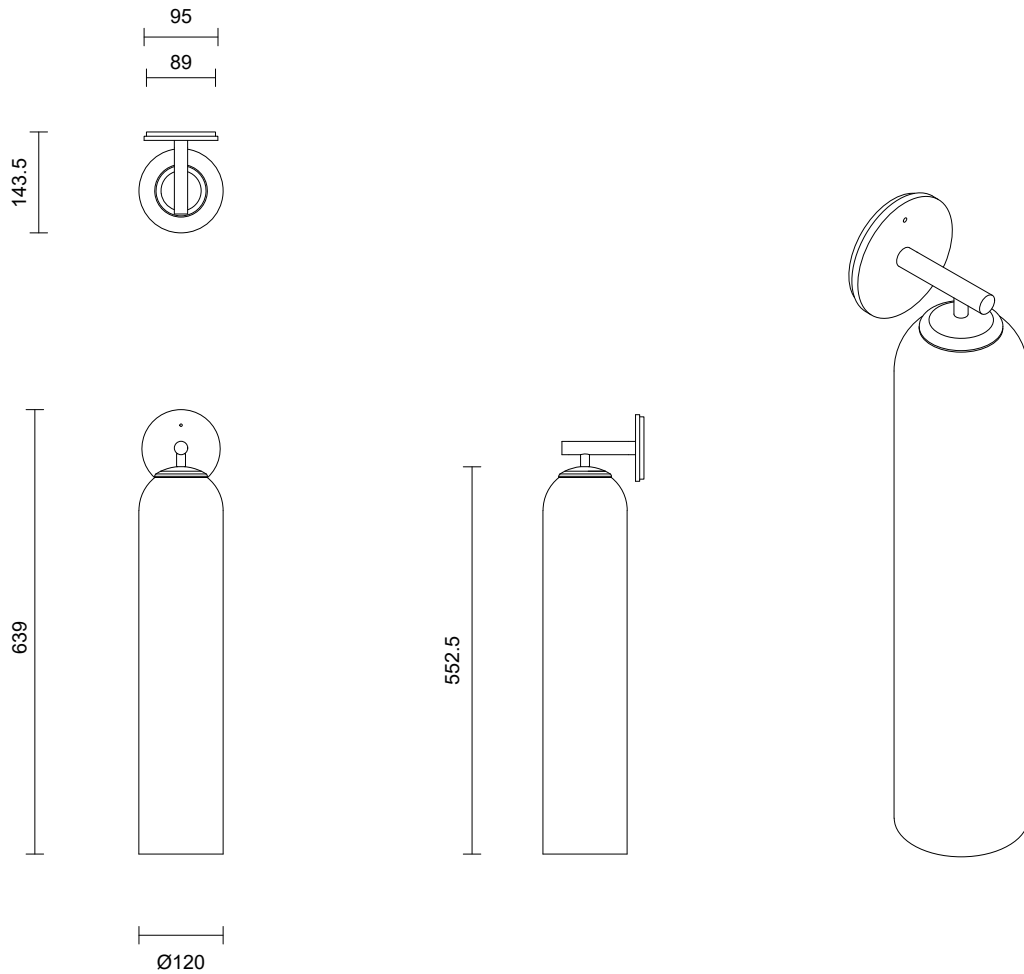

FLOAT COLLECTION

HOVER TALL WALL SCONCE

ARTICOLOSTUDIOS.COM

23V3

ABOUT FLOAT

Float evokes an inherent sense of refinement through its design cues of a bygone era.

LEAD TIME

6 - 8 weeks

LIGHT SOURCE

12V 6W Constant Current LED Board,
500mA
2700K warm white
400 lumens
Dimmable

INSTALLATION

Supplied with an external driver

WEIGHT

5kg

IP RATING

IP65

CERTIFICATION

CE/AU

WARRANTY

3 years

FITTING FINISHES

Anodised Black

*Custom finishes available on request:

Light Grey
Dark Grey
Gun Metal
Light Brass
Dark Brass

SHADE COLOURS

Snow
Smoke
Grey
Clear