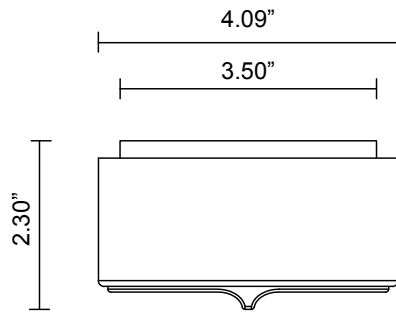

OCCHI COLLECTION
EXTERIOR WALL SCONCE

ARTICOLOSTUDIOS.COM

23V2

ABOUT OCCHI

Occhi offers a bold contrast and nuanced light refraction from the gently tumbled face of its circular form.

LEAD TIME

8 - 10 weeks

LIGHT SOURCE

24V 5.8W Constant Voltage LED,
2700K warm white
500 lumens
Dimmable

INSTALLATION

Supplied with external driver and
mounting plate to fit 4.0 square Jbox

WEIGHT

8 lb

CERTIFICATION

US/ETL/CA

WARRANTY

3 years

FITTING FINISHES

Anodised Black

*Custom finishes available on request:

Light Grey
Dark Grey
Gun Metal
Light Brass
Dark Brass

SHADE COLOURS

Frosted