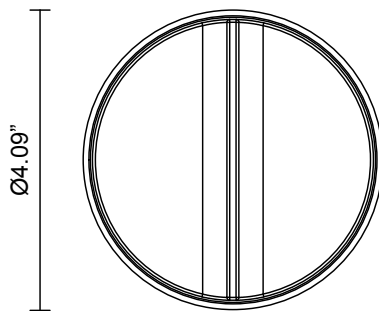

### EXTERIOR SHADE COLOUR

Clear  
Smoke  
Grey

OCCHI COLLECTION  
EXTERIOR WALL SCONCE

OCCHI COLLECTION  
EXTERIOR WALL SCONCE

ARTICOLOSTUDIOS.COM

23V2

**ABOUT OCCHI**

Occhi offers a bold contrast and nuanced light refraction from the gently tumbled face of its circular form.