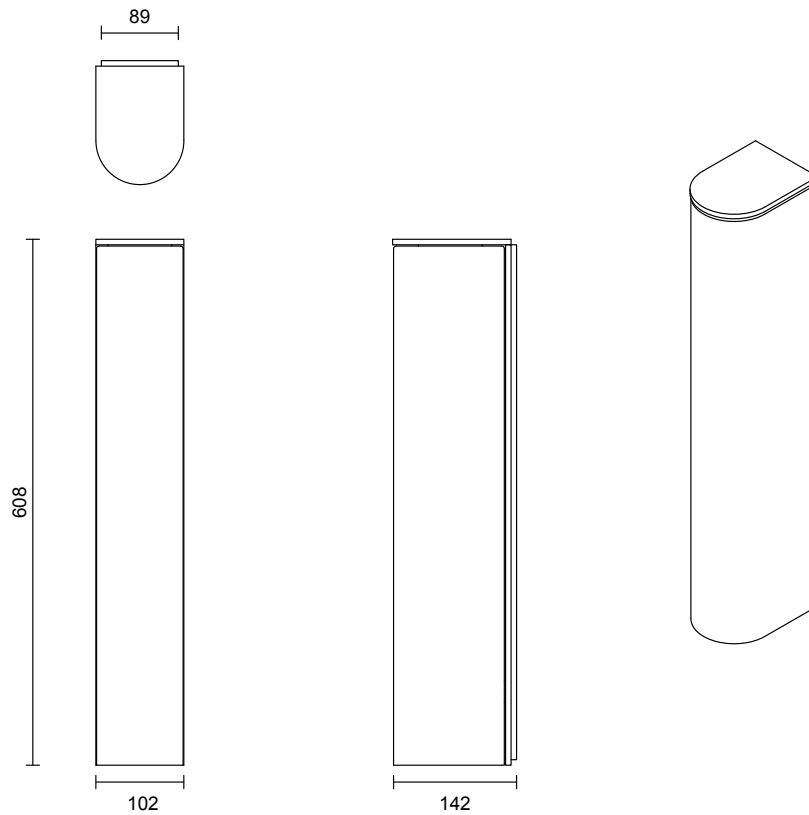

SLIM COLLECTION

ARTICOLOSTUDIOS.COM

EXTERIOR EXTRA LARGE WALL SCONCE

23V2

ABOUT SLIM

Slim reinterprets mid-century modernism in its architectural form and refined simplicity.

LEAD TIME

6 - 8 weeks

LIGHT SOURCE

6W LED Board 500mA CC
2700k warm white
400 lumens
Dimmable

INSTALLATION

Supplied with external driver

WEIGHT

6kg

IP RATING

IP65

CERTIFICATION

CE/AU

WARRANTY

3 years

FITTING FINISHES

Anodised Black

*Custom finishes available on request:

Light Grey
Dark Grey
Gun Metal
Light Brass
Dark Brass

SHADE COLOURS

Snow
Clear