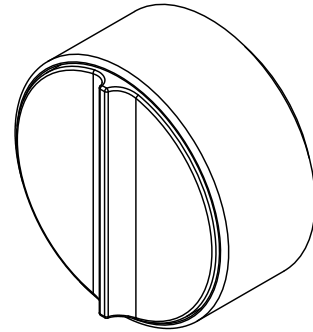

### EXTERIOR SHADE COLOUR

Clear  
Smoke  
Grey

OCCHI COLLECTION  
EXTERIOR WALL SCONCE

OCCHI COLLECTION  
EXTERIOR WALL SCONCE

ARTICOLOSTUDIOS.COM

23V2

**ABOUT OCCHI**

Occhi offers a bold contrast and nuanced light refraction from the gently tumbled face of its circular form.