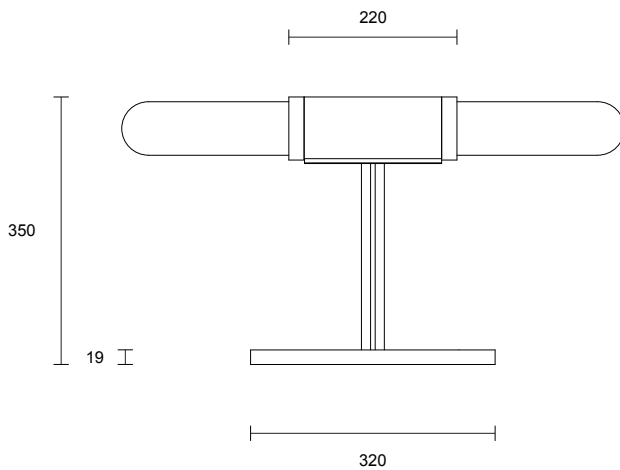

SCANDAL COLLECTION

ARTICOLOSTUDIOS.COM

TABLE LAMP

23V1

ABOUT SCANDAL

Scandal casts a slim and finely considered silhouette. Notable for its barrel-like cuff and inlay, Scandal's elongated proportions are the unification of luxurious crafts.

LEAD TIME

6 - 8 weeks

LIGHT SOURCE

2 x GU10 7W LED 35°
3000K warm white
1000 total lumen output
Lamps included

WEIGHT

7kg

CERTIFICATION

CE/AU

WARRANTY

3 years

FITTING FINISHES

Brass
Mid Bronze
Satin Nickel
Black Electroplate

INLAY

Brass Mesh
Silver Mesh
Rose Gold Mesh
Latte Leather
Navy Leather

SHADE COLOURS

Snow
Clear Fluted

FLEX COLOURS

White
Black
Natural Linen
Mid Grey Linen
Black and White