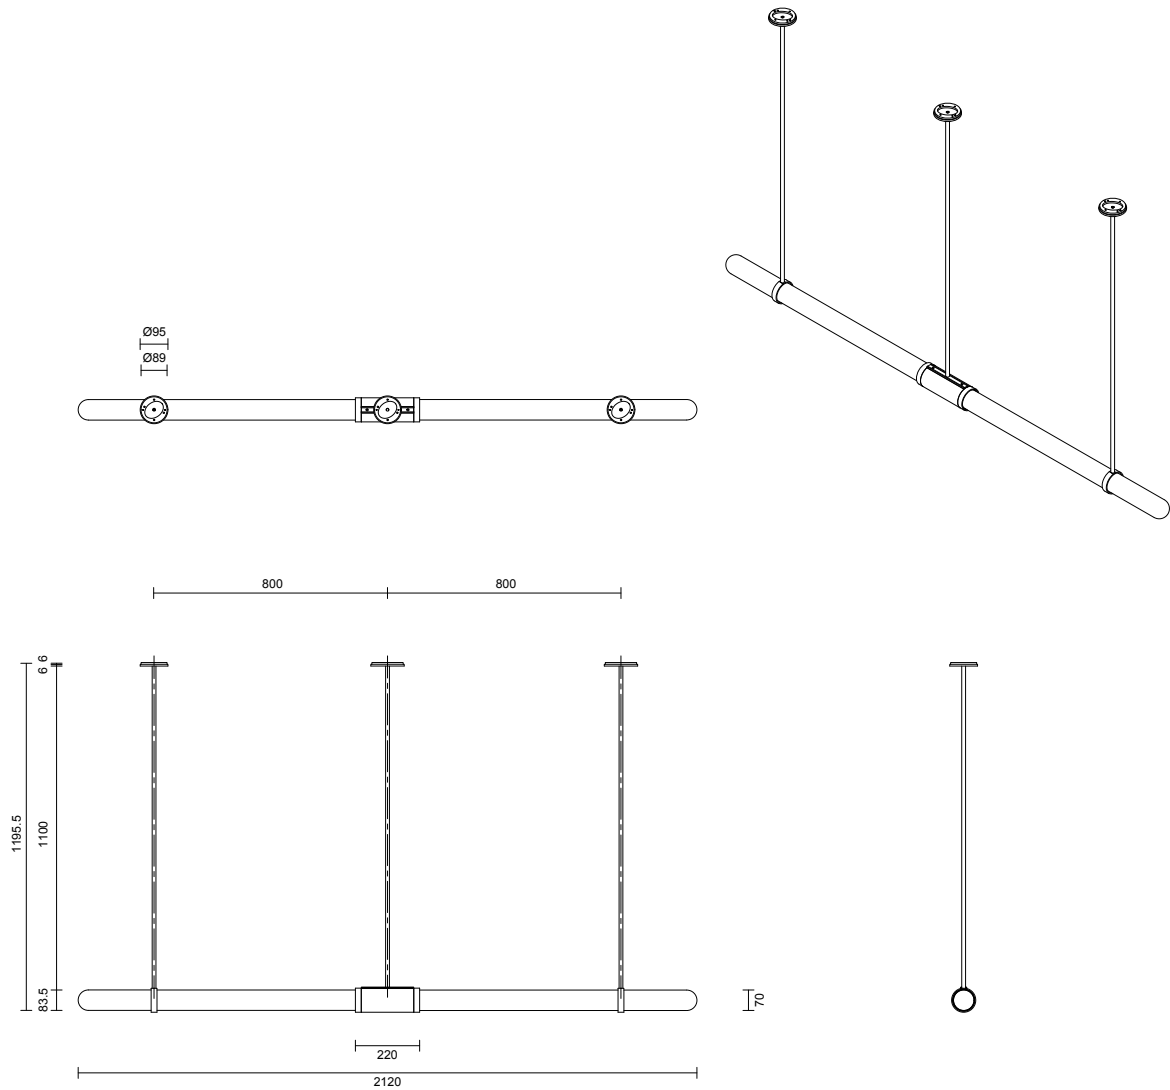

SCANDAL COLLECTION

ARTICOLOSTUDIOS.COM

EXTRA LONG PENDANT

23V1

ABOUT SCANDAL

Scandal casts a slim and finely considered silhouette. Notable for its barrel-like cuff and inlay, Scandal's elongated proportions are the unification of luxurious crafts.