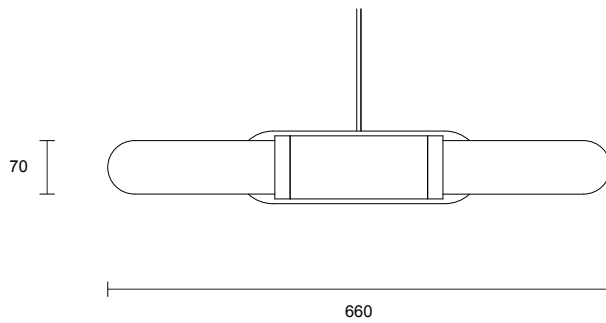

SCANDAL COLLECTION

ARTICOLOSTUDIOS.COM

TABLE LAMP

23V1

ABOUT SCANDAL

Scandal casts a slim and finely considered silhouette. Notable for its barrel-like cuff and inlay, Scandal's elongated proportions are the unification of luxurious crafts.

LEAD TIME

6 - 8 weeks

LIGHT SOURCE

2 x GU10 7W LED 35°
3000K warm white
1000 total lumen output
Lamps included

WEIGHT

7kg

CERTIFICATION

CE/AU

WARRANTY

3 years

FITTING FINISHES

Brass
Mid Bronze
Satin Nickel
Black Electroplate

INLAY

Brass Mesh
Silver Mesh
Rose Gold Mesh
Latte Leather
Navy Leather

SHADE COLOURS

Snow
Clear Fluted

FLEX COLOURS

White
Black
Natural Linen
Mid Grey Linen
Black and White