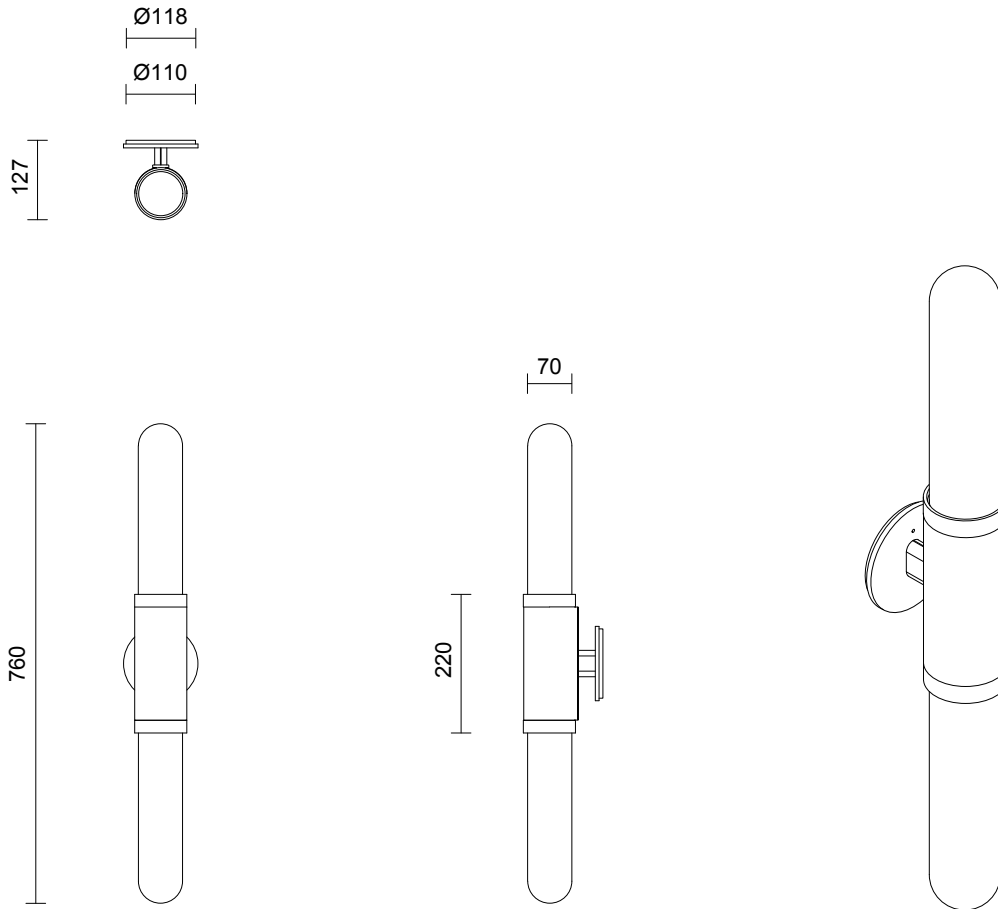

SCANDAL COLLECTION
SHORT WALL SCONCE

SCANDAL COLLECTION

SHORT WALL SCONCE

ARTICOLOSTUDIOS.COM

23V1

ABOUT SCANDAL

Scandal casts a slim and finely considered silhouette. Notable for its barrel-like cuff and inlay, Scandal's elongated proportions are the unification of luxurious crafts.