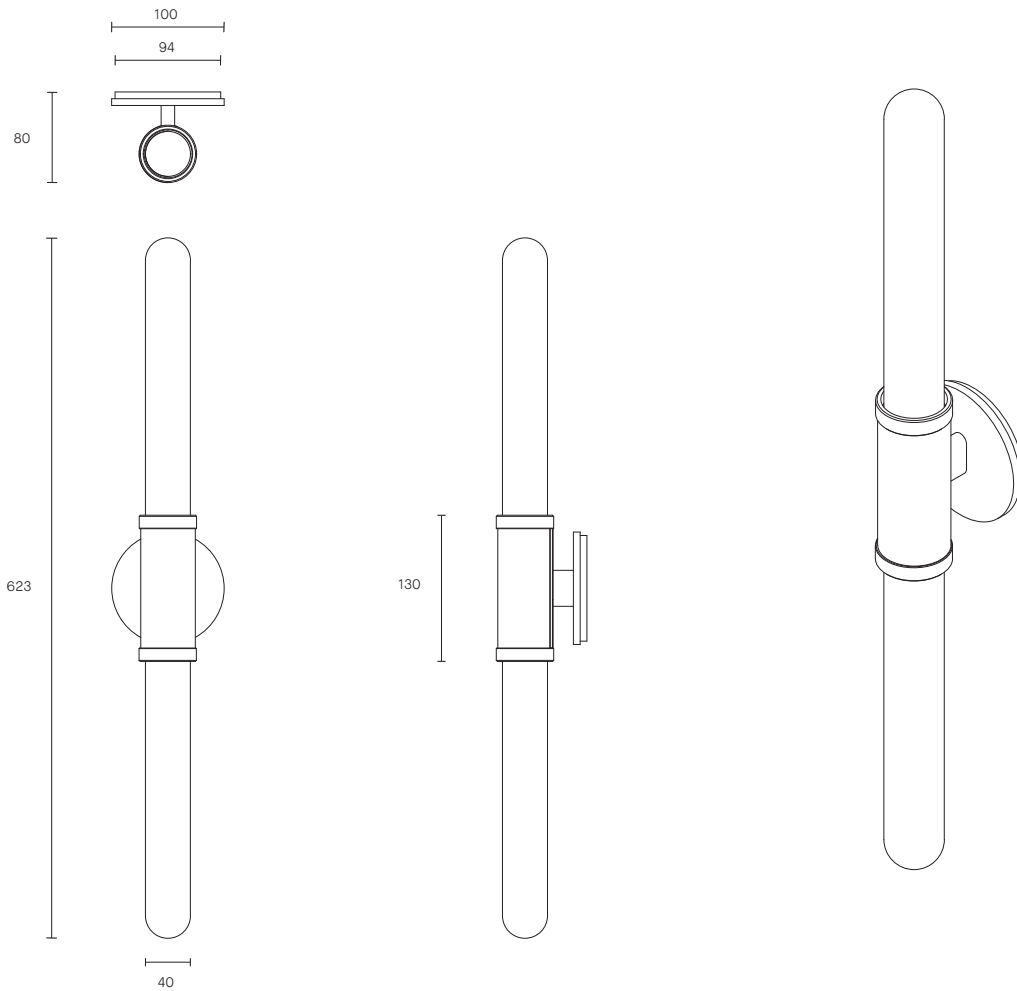

SCANDAL COLLECTION

ARTICOLOSTUDIOS.COM

MINI TALL WALL SCONCE

23V1

ABOUT SCANDAL

Scandal casts a slim and finely considered silhouette. Notable for its barrel-like cuff and inlay, Scandal's elongated proportions are the unification of luxurious crafts.

LEAD TIME

6 - 8 weeks

LIGHT SOURCE

2 x 4.2W LED Board 350mA CC
2700K warm white
800lm total output
Dimmable
Lamps included

INSTALLATION

Supplied with external driver

WEIGHT

1.5kg

CERTIFICATION

CE/AU

WARRANTY

3 years

FITTING FINISHES

Brass
Mid Bronze
Satin Nickel
Black Electroplate

INLAY

Brass Mesh
Silver Mesh
Rose Gold Mesh
Latte Leather

SHADE COLOURS

Snow
Clear Fluted