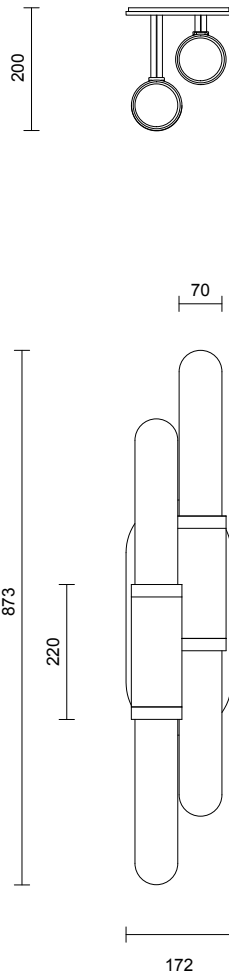

SCANDAL COLLECTION
STAGGERED WALL SCONCE

ARTICOLOSTUDIOS.COM

23V1

ABOUT SCANDAL

Scandal casts a slim and finely considered silhouette. Notable for its barrel-like cuff and inlay, Scandal's elongated proportions are the unification of luxurious crafts.

LEAD TIME

6 - 8 weeks

LIGHT SOURCE

4 x 12V 7W LED MR16 GU5.3
2700K warm white
2000 total lumen output
Dimmable
Lamps included

INSTALLATION

Supplied with external driver

WEIGHT

12kg

CERTIFICATION

CE/AU

WARRANTY

3 years

FITTING FINISHES

Brass
Mid Bronze
Satin Nickel
Black Electroplate

INLAY

Brass Mesh
Silver Mesh
Rose Gold Mesh
Latte Leather
Navy Leather

SHADE COLOURS

Snow
Clear Fluted