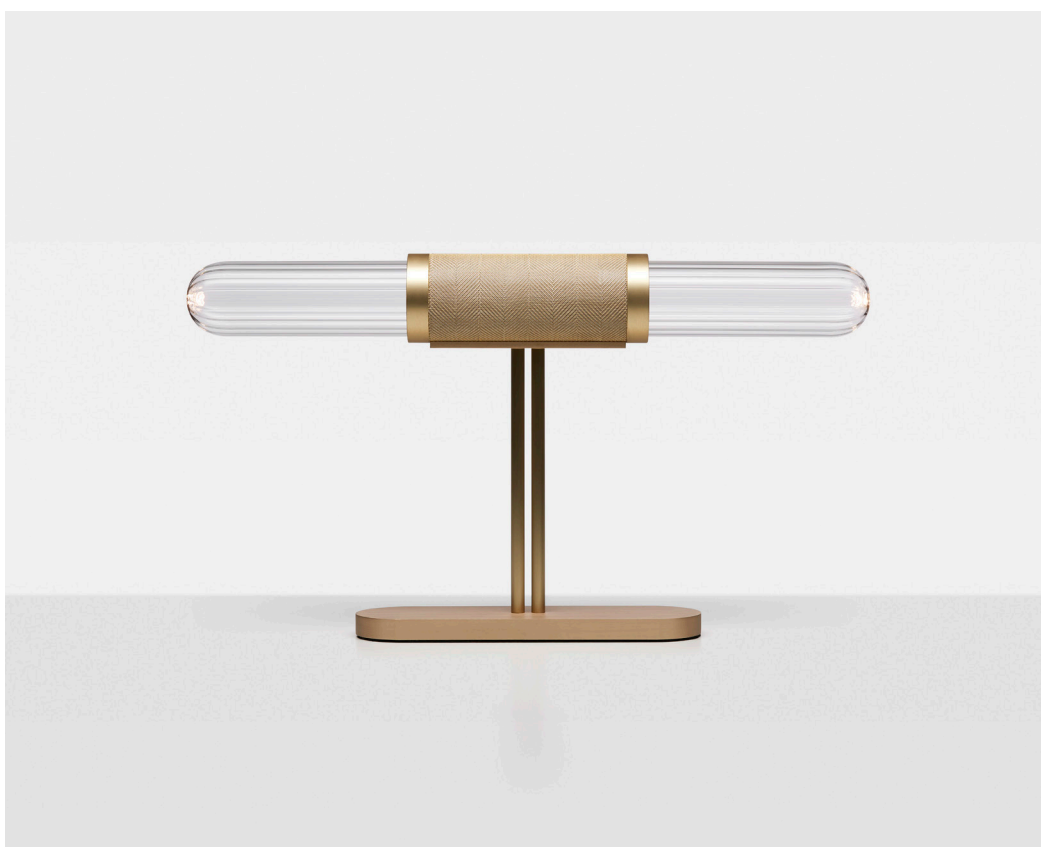

SCANDAL COLLECTION
SHORT WALL SCONCE

SCANDAL COLLECTION

SHORT WALL SCONCE

ARTICOLOSTUDIOS.COM

23V1

ABOUT SCANDAL

Scandal casts a slim and finely considered silhouette. Notable for its barrel-like cuff and inlay, Scandal's elongated proportions are the unification of luxurious crafts.

SCANDAL COLLECTION
STAGGERED WALL SCONCE

SCANDAL COLLECTION
STAGGERED WALL SCONCE

ARTICOLOSTUDIOS.COM

23V1

ABOUT SCANDAL

Scandal casts a slim and finely considered silhouette. Notable for its barrel-like cuff and inlay, Scandal's elongated proportions are the unification of luxurious crafts.

SHADE COLOURS

Snow
Clear Fluted

SCANDAL COLLECTION

TABLE LAMP

SCANDAL COLLECTION

ARTICOLOSTUDIOS.COM

TABLE LAMP

23V1

ABOUT SCANDAL

Scandal casts a slim and finely considered silhouette. Notable for its barrel-like cuff and inlay, Scandal's elongated proportions are the unification of luxurious crafts.

LEAD TIME

6 - 8 weeks