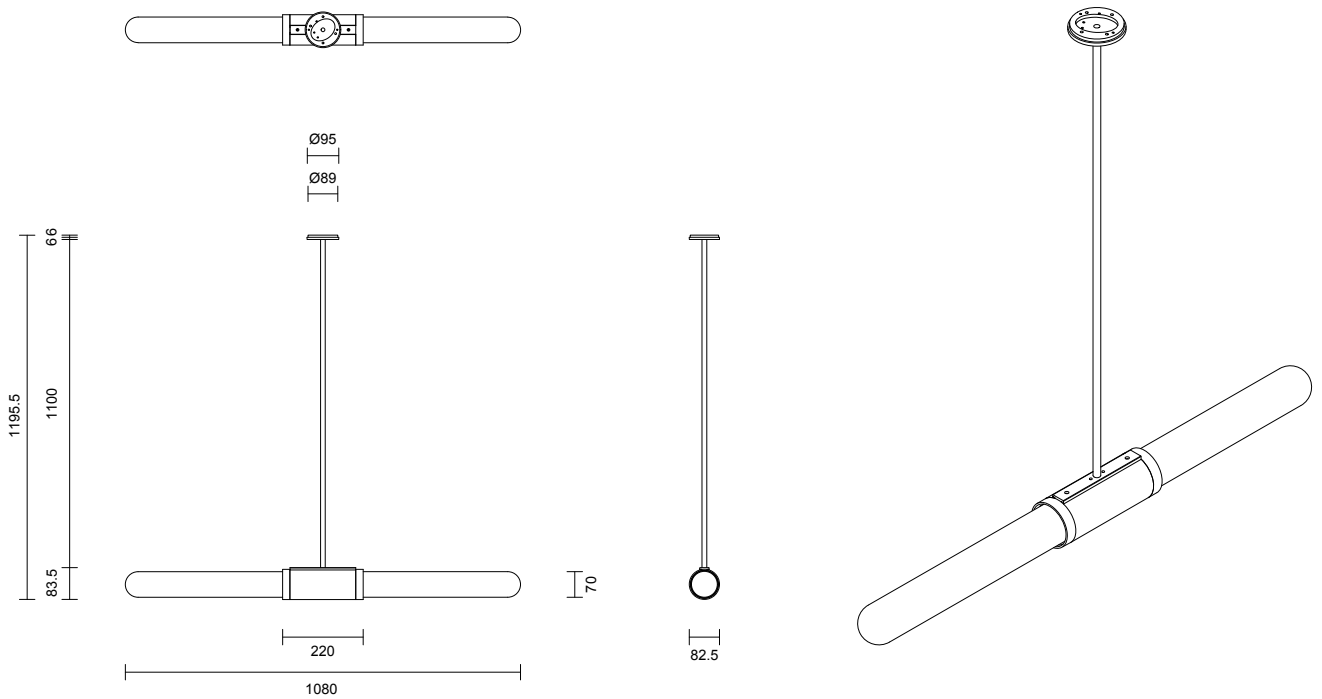

SCANDAL COLLECTION

SHORT PENDANT

SCANDAL COLLECTION

ARTICOLOSTUDIOS.COM

SHORT PENDANT

23V1

ABOUT SCANDAL

Scandal casts a slim and finely considered silhouette. Notable for its barrel-like cuff and inlay, Scandal's elongated proportions are the unification of luxurious crafts.