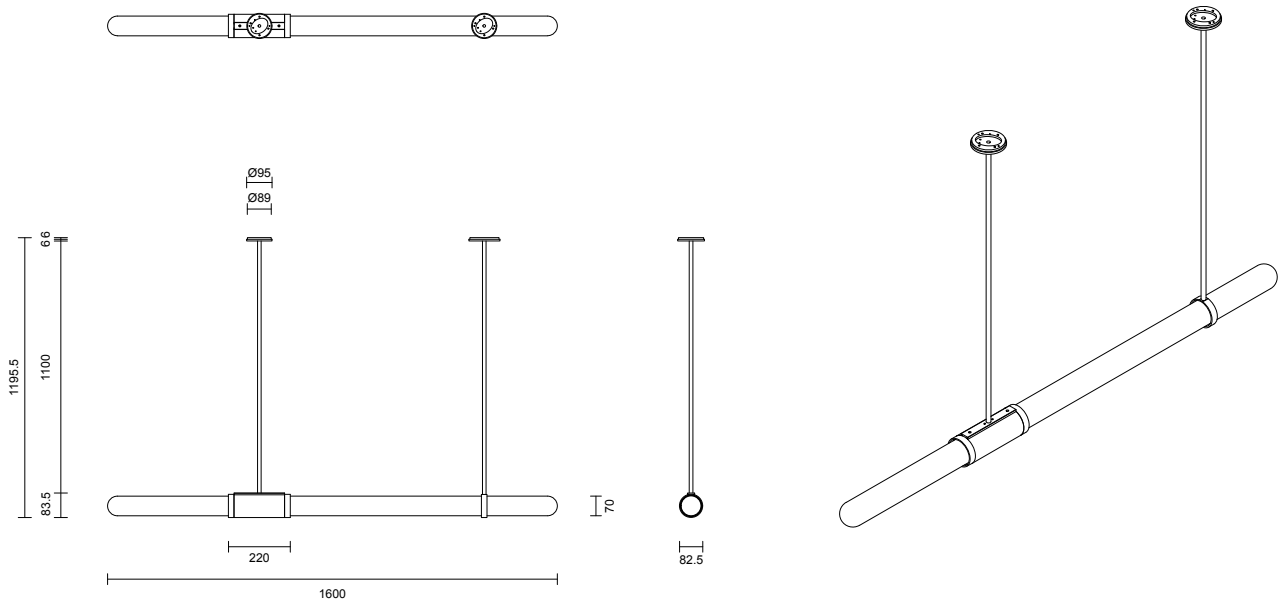

SCANDAL COLLECTION

ARTICOLOSTUDIOS.COM

LONG PENDANT

23V1

ABOUT SCANDAL

Scandal casts a slim and finely considered silhouette. Notable for its barrel-like cuff and inlay, Scandal's elongated proportions are the unification of luxurious crafts.

*Please note: The illumination from the long side of this fixture is generally considered insufficient for task lighting, say above a workbench. This is a decorative light and should be supplemented with downlights where necessary.

LEAD TIME

6 - 8 weeks

LIGHT SOURCE

2 x 12V 7W LED MR16 GU5.3

2700K warm white

1000 total lumen output

Dimmable

Lamps included

INSTALLATION

Supplied with external driver

ROD LENGTH

Rod lengths range between 400mm - 1600mm, in increments of 100mm.

WEIGHT

7kg

CERTIFICATION

CE/AU

WARRANTY

3 years

FITTING FINISHES

Brass

Mid Bronze

Satin Nickel

Black Electroplate

INLAY

Brass Mesh

Silver Mesh

Rose Gold Mesh

Latte Leather

Navy Leather

SHADE COLOURS

Snow