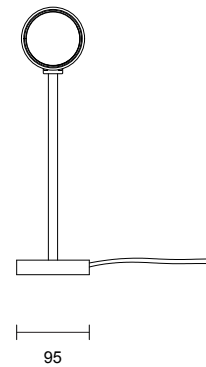

SCANDAL COLLECTION

ARTICOLOSTUDIOS.COM

TABLE LAMP

23V1

ABOUT SCANDAL

Scandal casts a slim and finely considered silhouette. Notable for its barrel-like cuff and inlay, Scandal's elongated proportions are the unification of luxurious crafts.

LEAD TIME

6 - 8 weeks

LIGHT SOURCE

2 x GU10 7W LED 35°
3000K warm white
1000 total lumen output
Lamps included

WEIGHT

7kg

CERTIFICATION

CE/AU

WARRANTY

3 years

FITTING FINISHES

Brass
Mid Bronze
Satin Nickel
Black Electroplate

INLAY

Brass Mesh
Silver Mesh
Rose Gold Mesh
Latte Leather
Navy Leather

SHADE COLOURS

Snow
Clear Fluted

FLEX COLOURS

White
Black
Natural Linen
Mid Grey Linen
Black and White