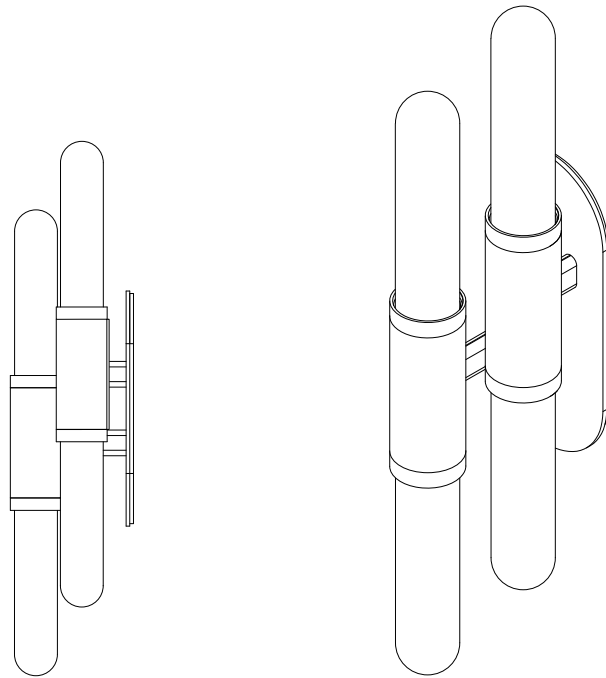

SCANDAL COLLECTION
STAGGERED WALL SCONCE

SCANDAL COLLECTION
STAGGERED WALL SCONCE

ARTICOLOSTUDIOS.COM

23V1

ABOUT SCANDAL

Scandal casts a slim and finely considered silhouette. Notable for its barrel-like cuff and inlay, Scandal's elongated proportions are the unification of luxurious crafts.