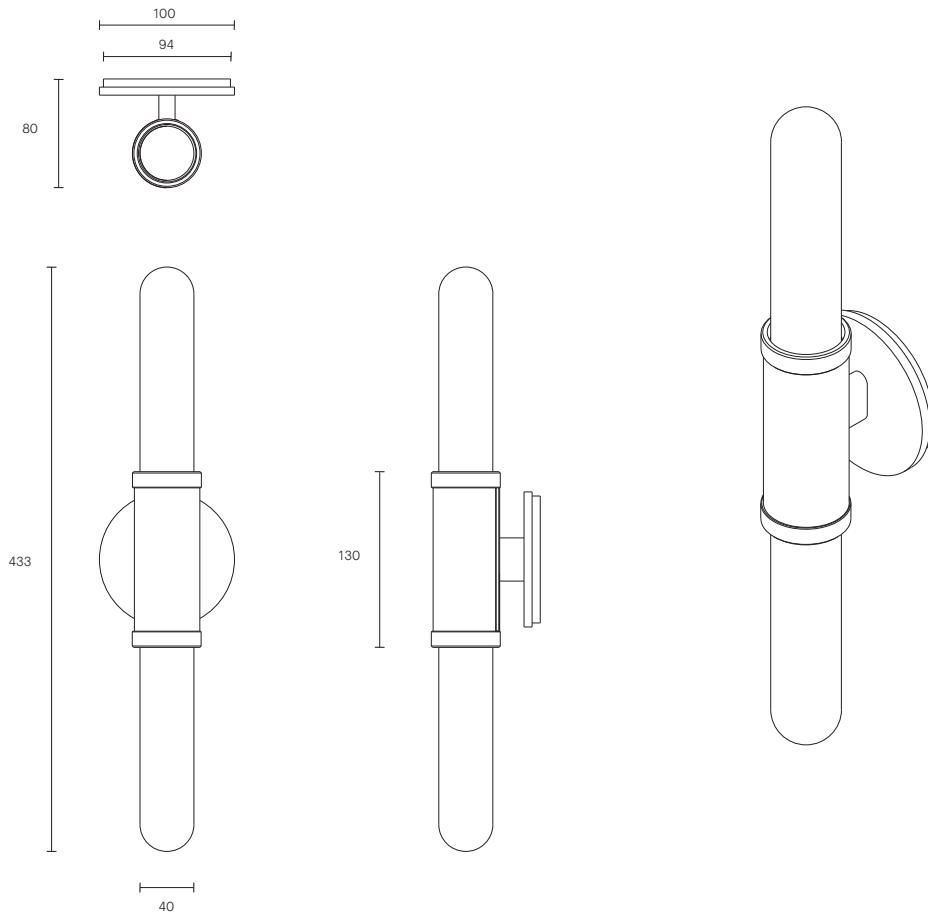

SCANDAL COLLECTION
MINI SHORT WALL SCONCE

SCANDAL COLLECTION

ARTICOLOSTUDIOS.COM

MINI SHORT WALL SCONCE

23V1

ABOUT SCANDAL

Scandal casts a slim and finely considered silhouette. Notable for its barrel-like cuff and inlay, Scandal's elongated proportions are the unification of luxurious crafts.