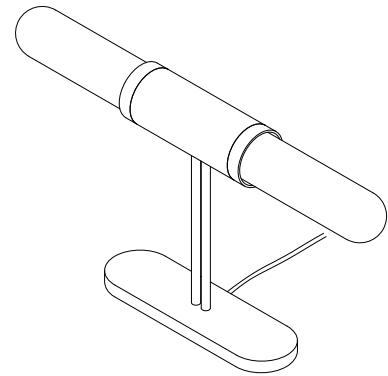

SCANDAL COLLECTION

ARTICOLOSTUDIOS.COM

TABLE LAMP

23V1

ABOUT SCANDAL

Scandal casts a slim and finely considered silhouette. Notable for its barrel-like cuff and inlay, Scandal's elongated proportions are the unification of luxurious crafts.

LEAD TIME

6 - 8 weeks

LIGHT SOURCE

2 x GU10 7W LED 35°
3000K warm white
1000 total lumen output
Lamps included

WEIGHT

7kg

CERTIFICATION

CE/AU

WARRANTY

3 years

FITTING FINISHES

Brass
Mid Bronze
Satin Nickel
Black Electroplate

INLAY

Brass Mesh
Silver Mesh
Rose Gold Mesh
Latte Leather
Navy Leather

SHADE COLOURS

Snow
Clear Fluted

FLEX COLOURS

White
Black
Natural Linen
Mid Grey Linen
Black and White