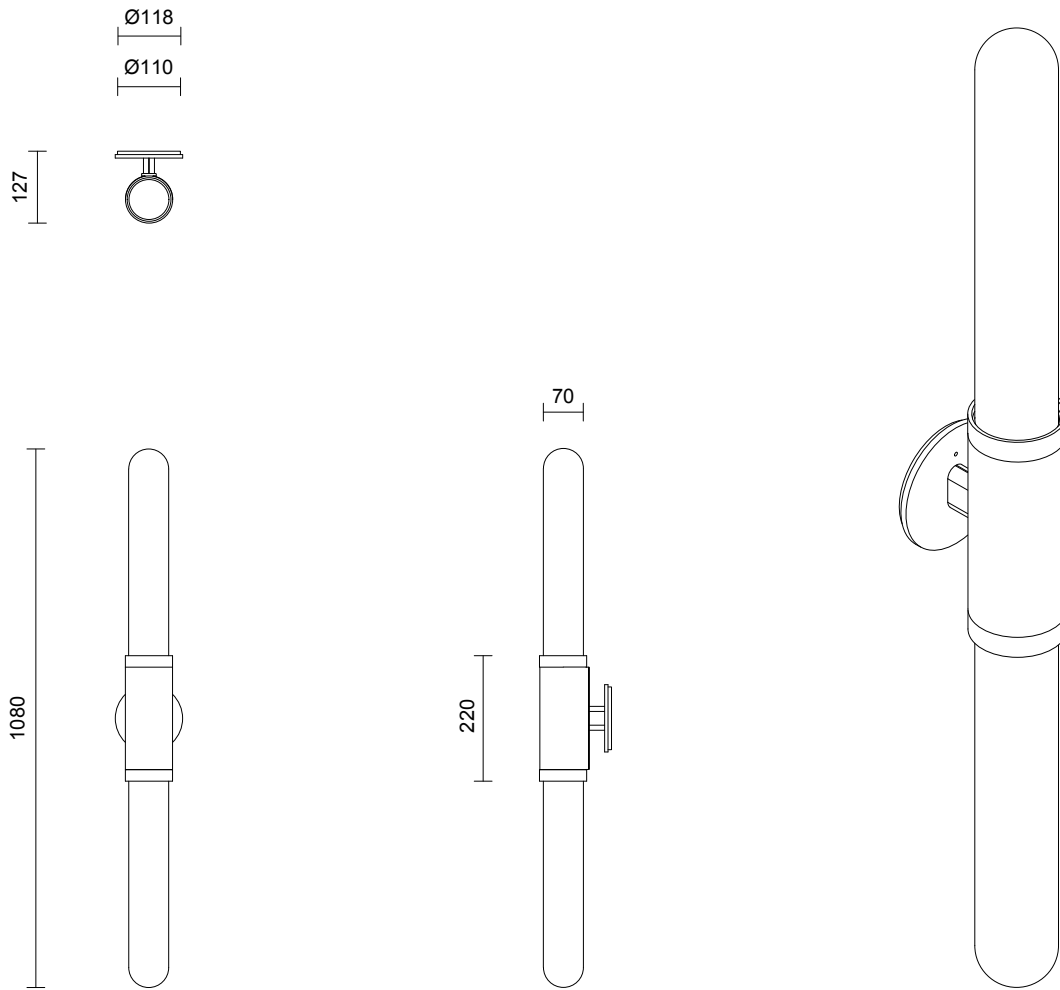

SCANDAL COLLECTION

ARTICOLOSTUDIOS.COM

TALL WALL SCONCE

23V1

ABOUT SCANDAL

Scandal casts a slim and finely considered silhouette. Notable for its barrel-like cuff and inlay, Scandal's elongated proportions are the unification of luxurious crafts.

LEAD TIME

6 - 8 weeks

LIGHT SOURCE

2 x 12V 7W LED MR16 GU5.3
2700K warm white
1000 total lumen output
Dimmable
Lamps included

INSTALLATION

Supplied with external driver

WEIGHT

6kg

CERTIFICATION

CE/AU

WARRANTY

3 years

FITTING FINISHES

Brass
Mid Bronze
Satin Nickel
Black Electroplate

INLAY

Brass Mesh
Silver Mesh
Rose Gold Mesh
Latte Leather
Navy Leather

SHADE COLOURS

Snow
Clear Fluted