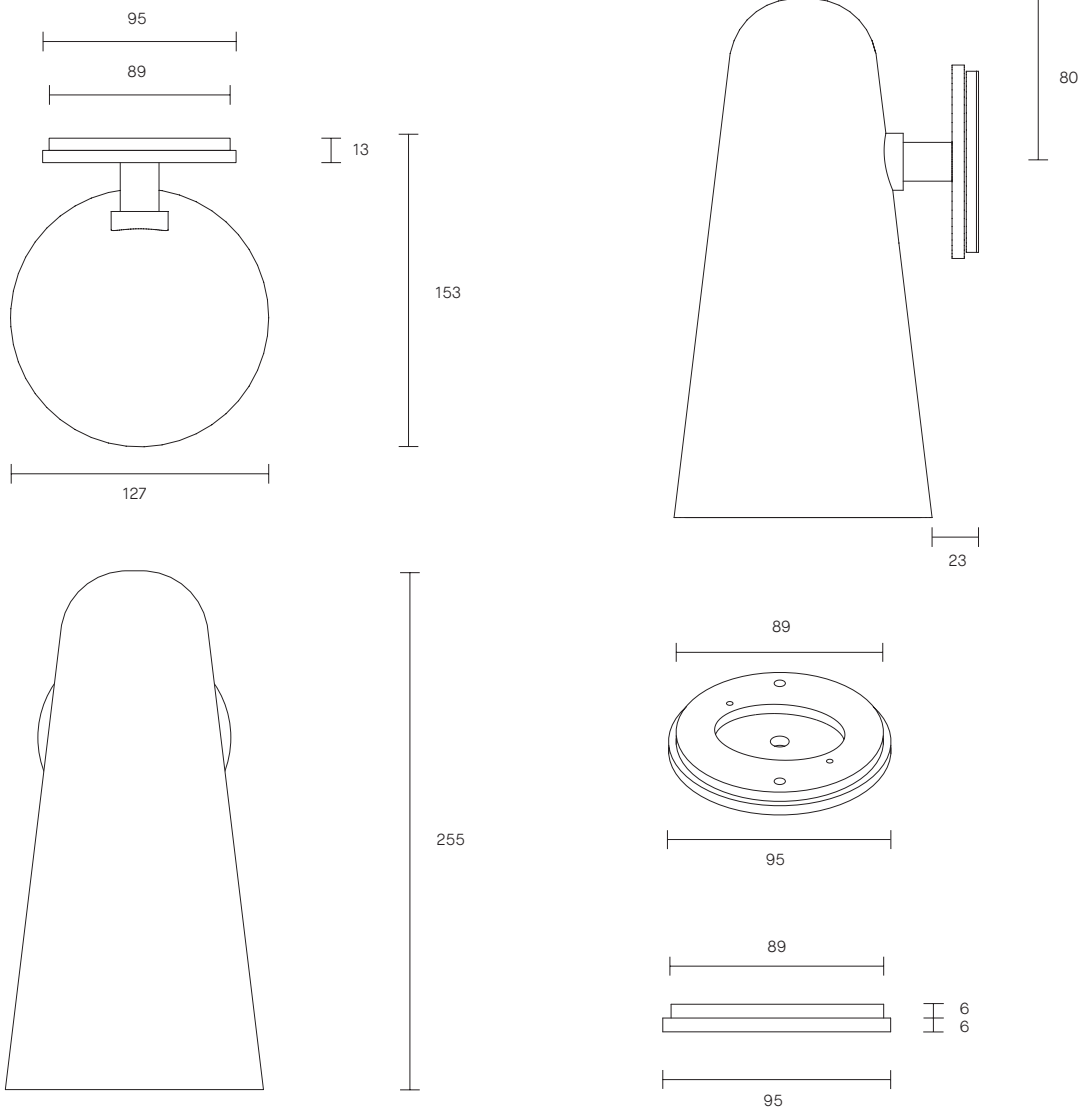

DOMI COLLECTION

WALL SCONCE

SPECIFICATION SHEET

AUSTRALIA / INTERNATIONAL

DO_WS_S_AU_19V2

ABOUT DOMI

Embrace the art of light with the Domi wall sconce imbued with a sense of weightlessness, this unique design appears to float in mid air, gently skirting the wall.

6-8 weeks

LIGHT SOURCE

12V 1W LED Board 3000k

INSTALLATION

Supplied with external driver

WEIGHT

2kg

FITTING FINISHES