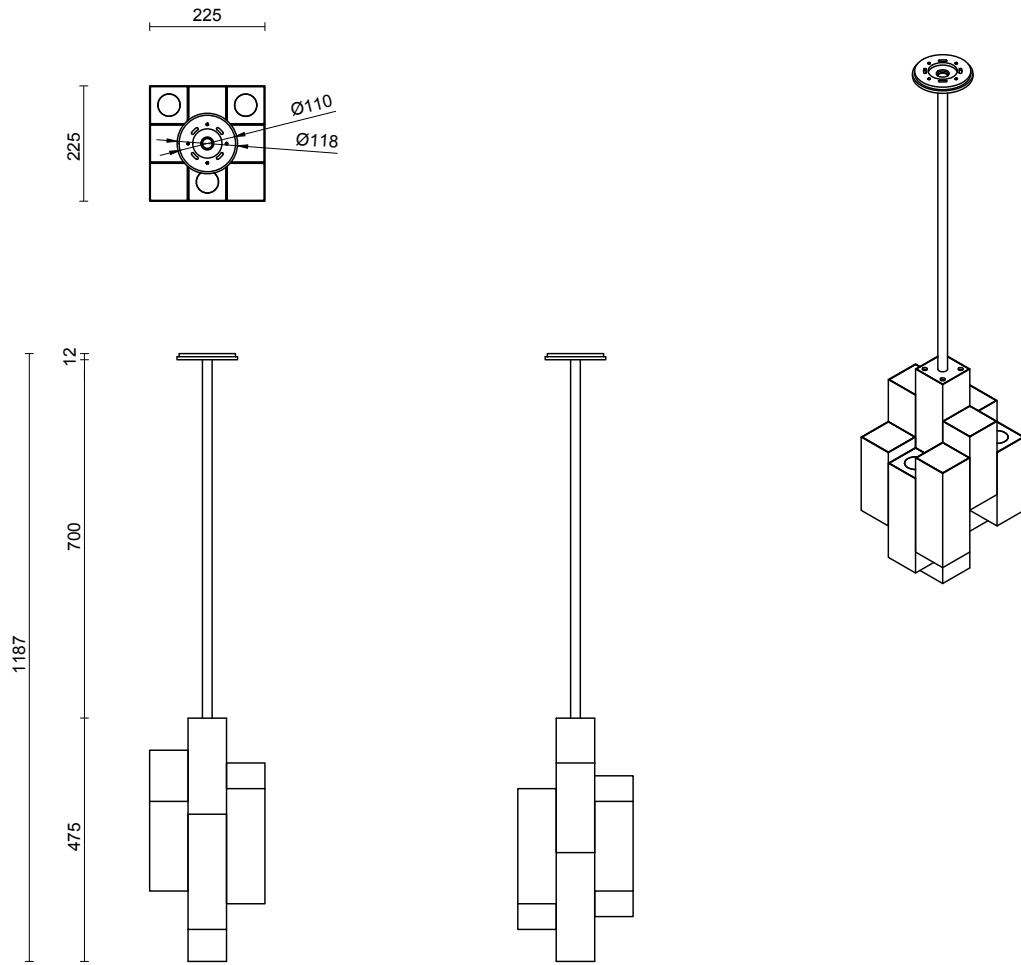

STACKED COLLECTION PENDANT

ARTICOLOSTUDIOS.COM

23V1

ABOUT STACKED

A harmonious convergence of rectangular prisms elegantly stacked, lighting upwards and downwards bestowing a bold ambiance upon any setting.

LEAD TIME

6 - 8 weeks

LIGHT SOURCE

9 x 1.5W LED Board 200mA
2700K warm white
1000 total lumen output
Dimmable

INSTALLATION

Supplied with external driver

ROD LENGTH

Specified upon order placement

WEIGHT

16.5kg

CERTIFICATION

CE/AU

WARRANTY

3 years

FITTING FINISHES

Satin Nickel
Brass
Mid Bronze