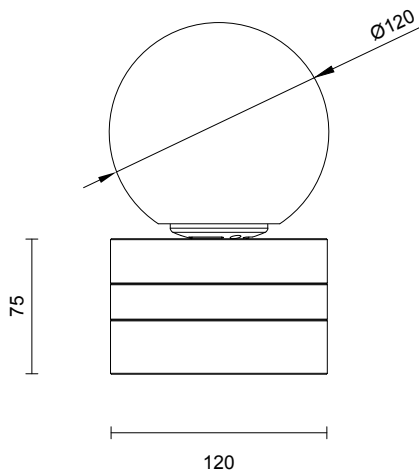

FITTING DESIGN

Kick
Flat
Round

FITTING FINISH

Brass
Mid Bronze
Satin Nickel
Black Electroplate
White Powder Coat
Graphite Powder Coat

FIZI COLLECTION
SHORT TABLE LAMP

FIZI COLLECTION
SHORT TABLE LAMP

ARTICOLOSTUDIOS.COM