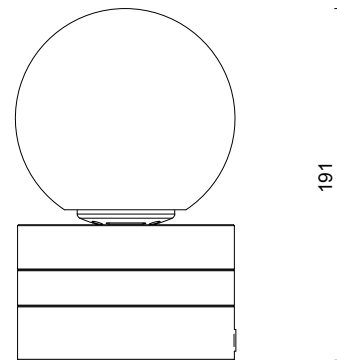

FITTING DESIGN

Kick
Flat
Round

FITTING FINISH

Brass
Mid Bronze
Satin Nickel
Black Electroplate
White Powder Coat
Graphite Powder Coat

FIZI COLLECTION
SHORT TABLE LAMP

FIZI COLLECTION
SHORT TABLE LAMP

ARTICOLOSTUDIOS.COM