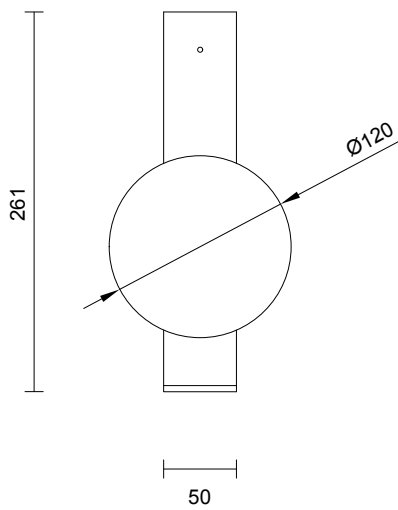

23V1

ABOUT FIZI

Fizi's mesmerizing explosion of bubbles are suspended in champagne-like effervescence.

LEAD TIME

6 - 8 weeks

LIGHT SOURCE

12V G4 2W LED bipin
2700k warm white
200 lumens
Dimmable
Lamp included

INSTALLATION

Supplied with external driver

WEIGHT

3.5kg

CERTIFICATION

CE/AU

WARRANTY

3 years

FITTING DESIGN

Kick
Flat
Round

FITTING FINISH

Brass
Mid Bronze
Satin Nickel
Black Electroplate
White Powder Coat
Graphite Powder Coat