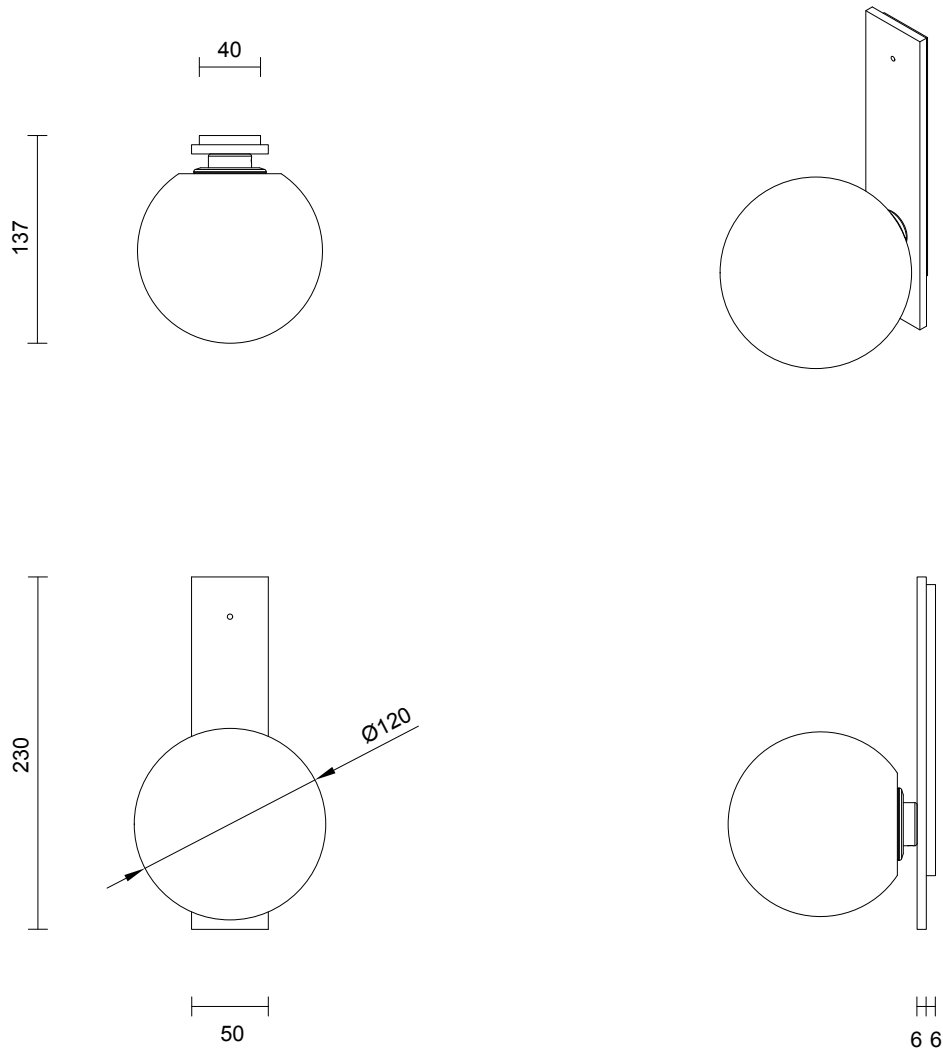

FIZI COLLECTION

ARTICOLOSTUDIOS.COM

FLAT WALL SCONCE

23V1

ABOUT FIZI

Fizi's mesmerizing explosion of bubbles are suspended in champagne-like effervescence.

LEAD TIME

6 - 8 weeks

LIGHT SOURCE

12V G4 2W LED bipin
2700k warm white
200 lumens
Dimmable
Lamp included

INSTALLATION

Supplied with external driver

WEIGHT

3.5kg

CERTIFICATION

CE/AU

WARRANTY

3 years

FITTING DESIGN

Kick
Flat
Round

FITTING FINISH

Brass
Mid Bronze
Satin Nickel
Black Electroplate
White Powder Coat
Graphite Powder Coat