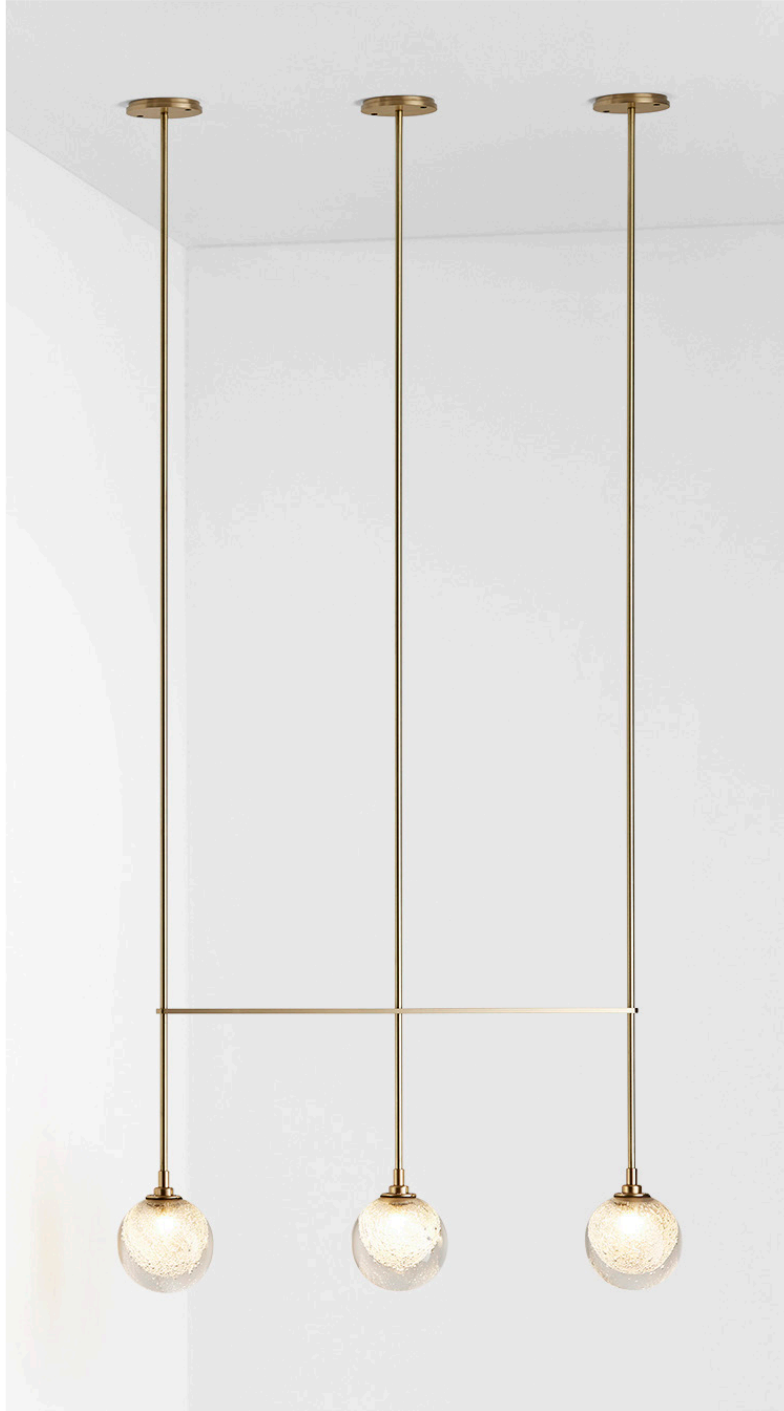

FIZI COLLECTION
TRIPLE BALL PENDANT

ARTICOLOSTUDIOS.COM

23V2

ABOUT FIZI

Fizi's mesmerizing explosion of bubbles are suspended in champagne-like effervescence.

LEAD TIME

6 - 8 weeks

LIGHT SOURCE