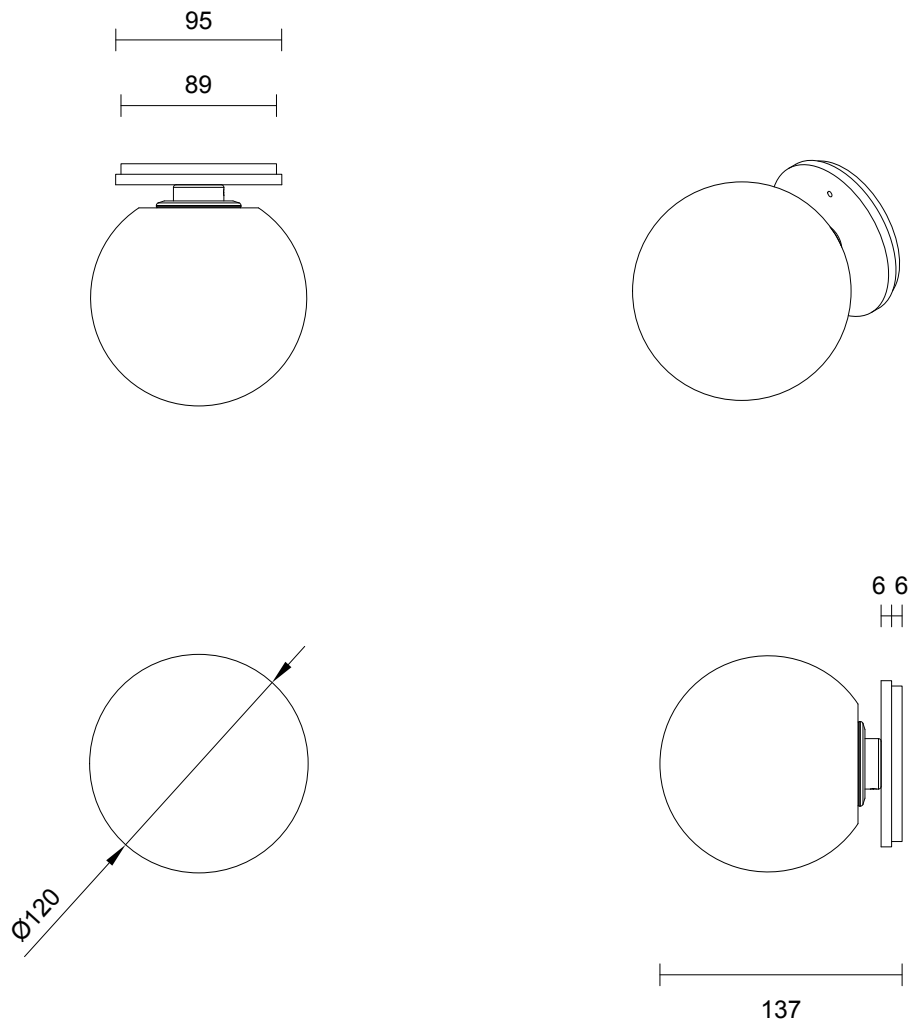

FIZI COLLECTION
ROUND WALL SCONCE

ARTICOLOSTUDIOS.COM

23V1

ABOUT FIZI

Fizi's mesmerizing explosion of bubbles are suspended in champagne-like effervescence.

LEAD TIME

6 - 8 weeks

LIGHT SOURCE

12V G4 2W LED bipin
2700k warm white
200 lumens
Dimmable
Lamp included

INSTALLATION

Supplied with external driver

WEIGHT

3.5kg

CERTIFICATION

CE/AU

WARRANTY

3 years

FITTING DESIGN

Kick
Flat
Round

FITTING FINISH

Brass
Mid Bronze
Satin Nickel
Black Electroplate
White Powder Coat
Graphite Powder Coat