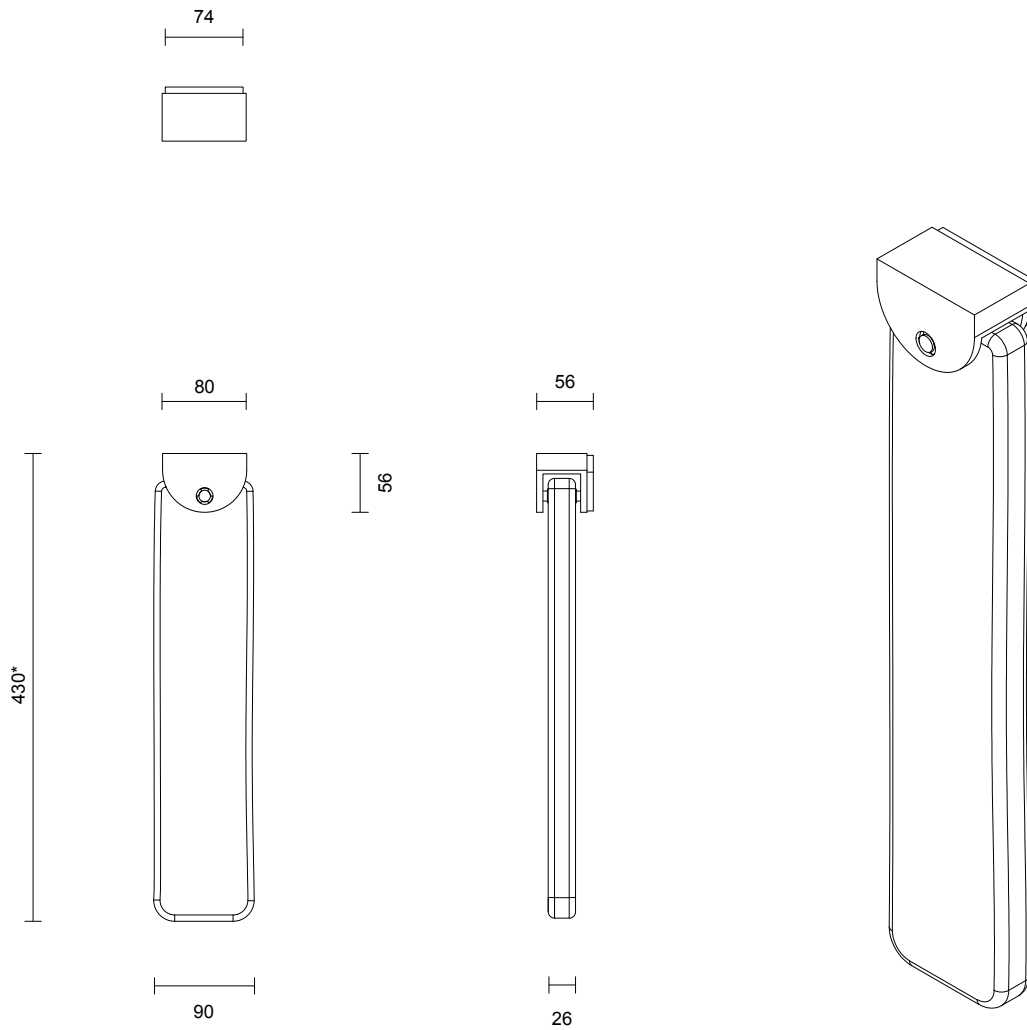

FIZI COLLECTION
SLAB WALL SCONCE

ARTICOLOSTUDIOS.COM

23V1

ABOUT FIZI SLAB

Fizi's mesmerizing explosion of bubbles are suspended in champagne-like effervescence.

LEAD TIME

6 - 8 weeks

LIGHT SOURCE

4.25W CC LED Board 0.5A
2700k warm white
400 lumens
Dimmable

INSTALLATION

Supplied with external driver

WEIGHT

5kg

CERTIFICATION

CE/AU

WARRANTY

3 years

FITTING FINISH

Brass
Mid Bronze
Satin Nickel
Black Electroplate

SHADE COLOURS

Fizi
Grey
Drunken Emerald
Tea
Abyss

*Please note: Shade dimensions inclusive of overall height may vary marginally due to the nature of mouth blown glass.