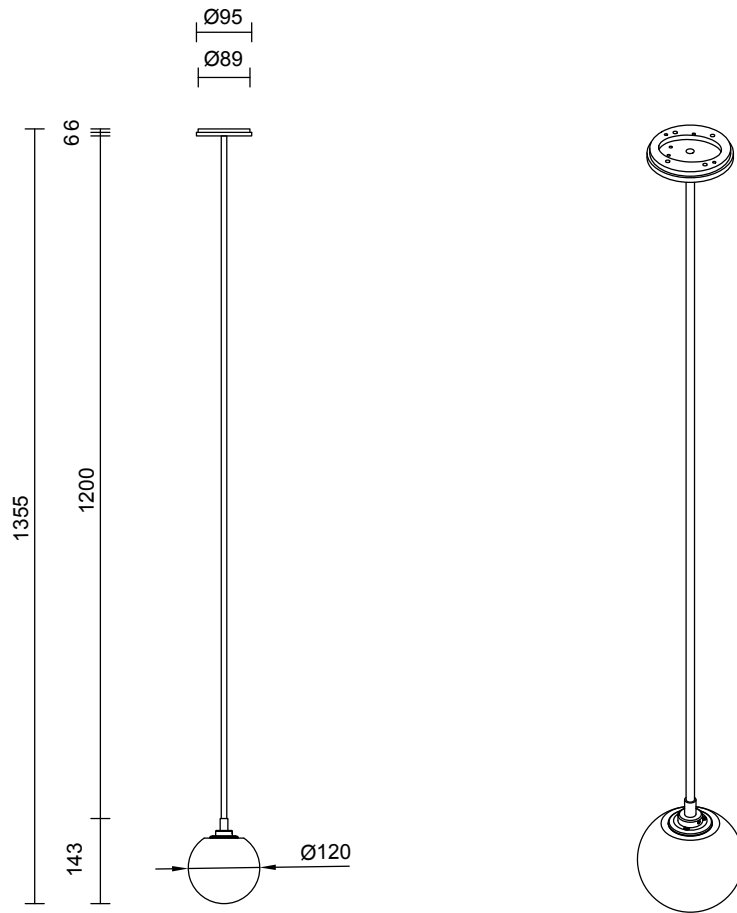

FIZI COLLECTION
SINGLE BALL PENDANT

ARTICOLOSTUDIOS.COM

23V2

ABOUT FIZI

Fizi's mesmerizing explosion of bubbles are suspended in champagne-like effervescence.

LEAD TIME

6 - 8 weeks

LIGHT SOURCE

12V G4 2W LED bipin
2700k warm white
200 lumens
Dimmable
Lamp included

INSTALLATION

Supplied with external driver

ROD LENGTH

Rod lengths range between 600mm - 1200mm, in increments of 100mm.

WEIGHT

3kg

CERTIFICATION

CE/AU

WARRANTY

3 years

FITTING FINISHES

Brass
Mid Bronze
Satin Nickel
Black Electroplate
White Powder Coat
Graphite Powder Coat