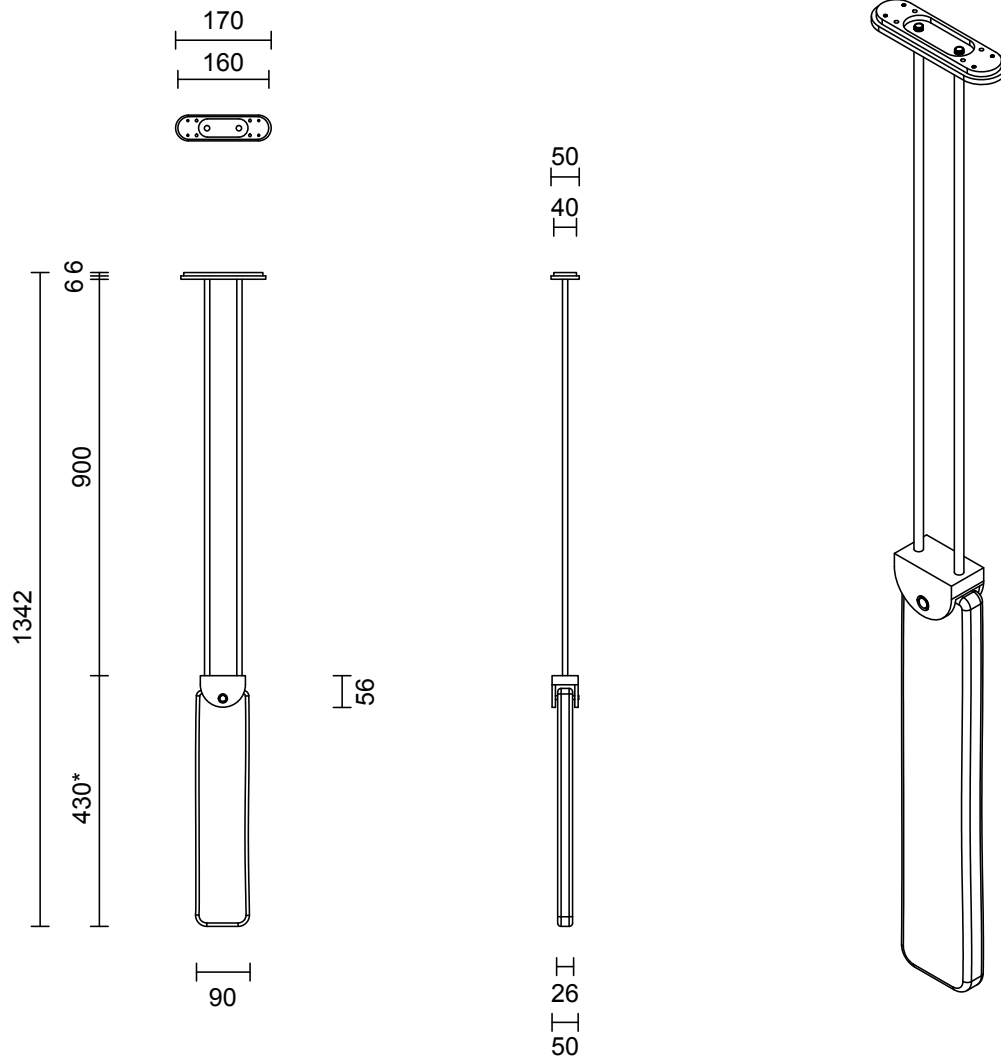

SLAB PENDANT

23V2

ABOUT FIZI SLAB

Fizi's mesmerizing explosion of bubbles are suspended in champagne-like effervescence.

LEAD TIME

6 - 8 weeks

LIGHT SOURCE

4.25W CC LED Board 0.5A
2700k warm white
400 lumens
Dimmable

INSTALLATION

Supplied with external driver

ROD LENGTH

Rod lengths range between 600mm - 1200mm, in increments of 100mm.

WEIGHT

5kg

CERTIFICATION

CE/AU

WARRANTY

3 years

FITTING FINISHES

Brass
Mid Bronze
Satin Nickel
Black Electroplate

SHADE COLOURS

Fizi
Grey
Drunken Emerald
Tea
Abyss

*Please note: Shade dimensions inclusive of overall height may vary marginally due to the nature of mouth blown glass.