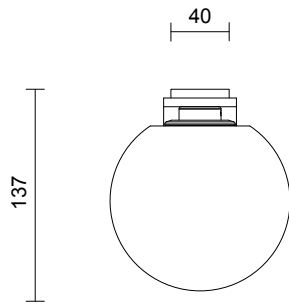

KICK WALL SCONCE

66
H