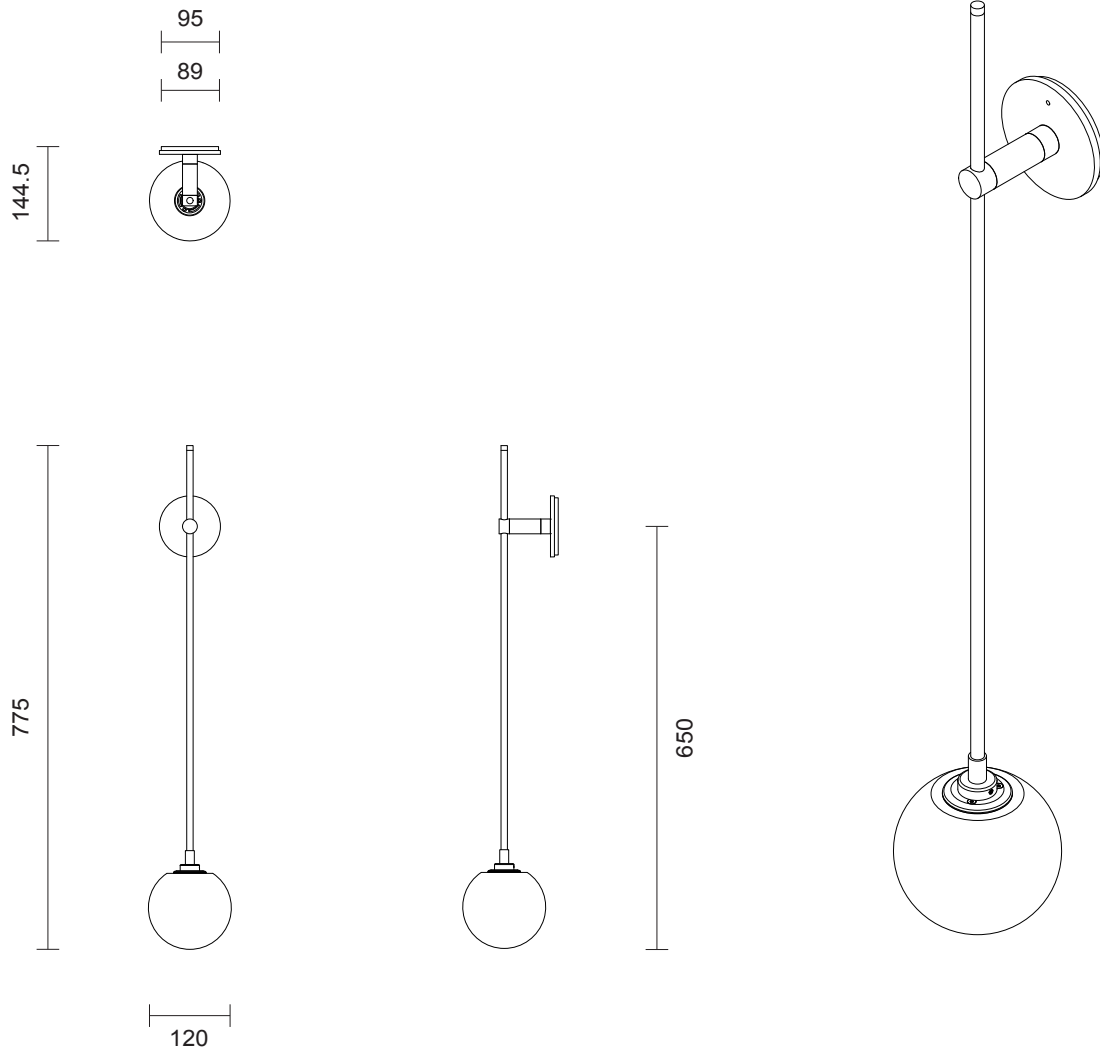

FIZI COLLECTION
STILTS WALL SCONCE

ARTICOLOSTUDIOS.COM

23V1

ABOUT FIZI

Fizi's mesmerizing explosion of bubbles are suspended in champagne-like effervescence.

LEAD TIME

6 - 8 weeks

LIGHT SOURCE

12V G4 2W LED bi-pin
2700k warm white
200 lumens
Dimmable
Lamp included

INSTALLATION

Supplied with external driver

WEIGHT

3kg

CERTIFICATION

CE/AU

WARRANTY

3 years

FITTING FINISH

Brass
Mid Bronze
Satin Nickel
Black Electroplate
White Powder Coat
Graphite Powder Coat

INLAY

Latte Leather

SHADE COLOURS

Fizi
Snow
Tea
Frosted Tea
Drunken Emerald
White Spoti
Black Spoti
Scandi
Duo