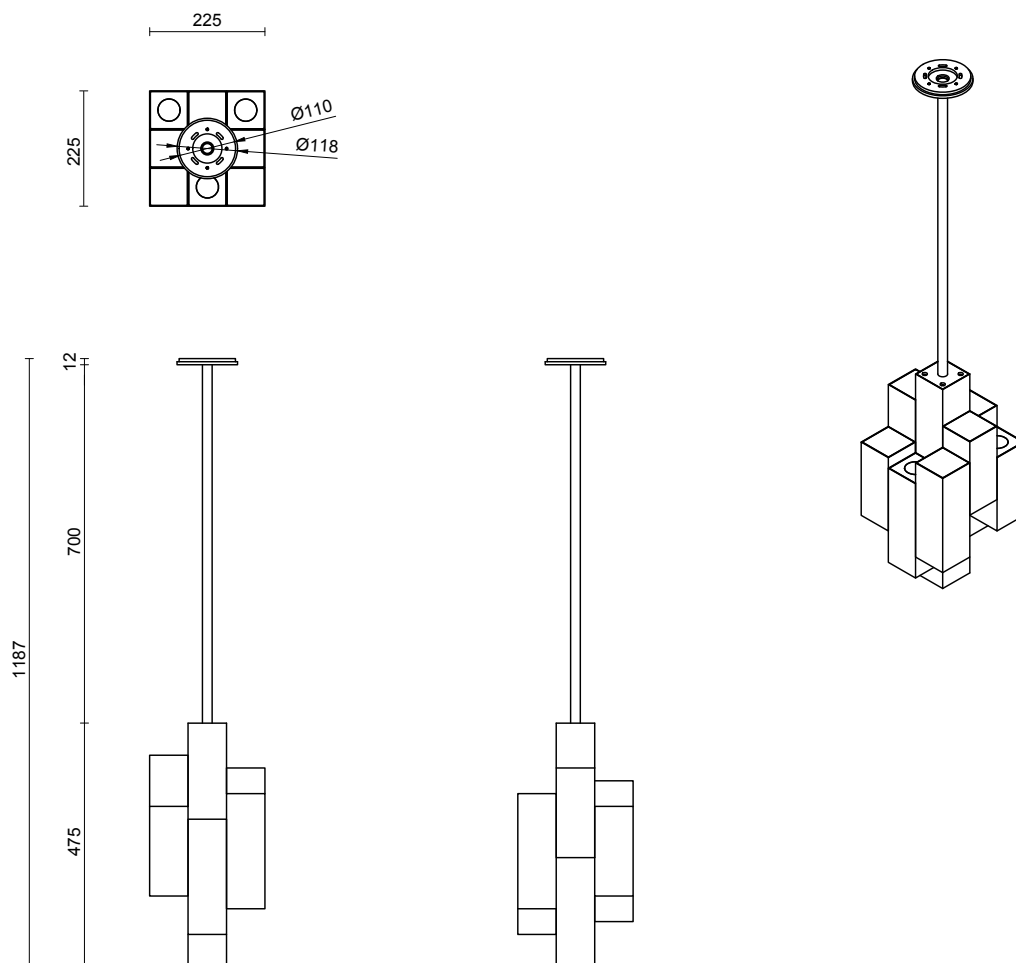

STACKED COLLECTION

PENDANT

ARTICOLOSTUDIOS.COM

23V1

ABOUT STACKED

A harmonious convergence of rectangular prisms elegantly stacked, lighting upwards and downwards bestowing a bold ambiance upon any setting.

LEAD TIME

6 - 8 weeks

LIGHT SOURCE

9 x 1.5W LED Board 200mA
2700K warm white
1000 total lumen output
Dimmable

INSTALLATION

Supplied with external driver

ROD LENGTH

Specified upon order placement

WEIGHT

16.5kg

CERTIFICATION

CE/AU

WARRANTY

3 years

FITTING FINISHES

Satin Nickel
Brass
Mid Bronze