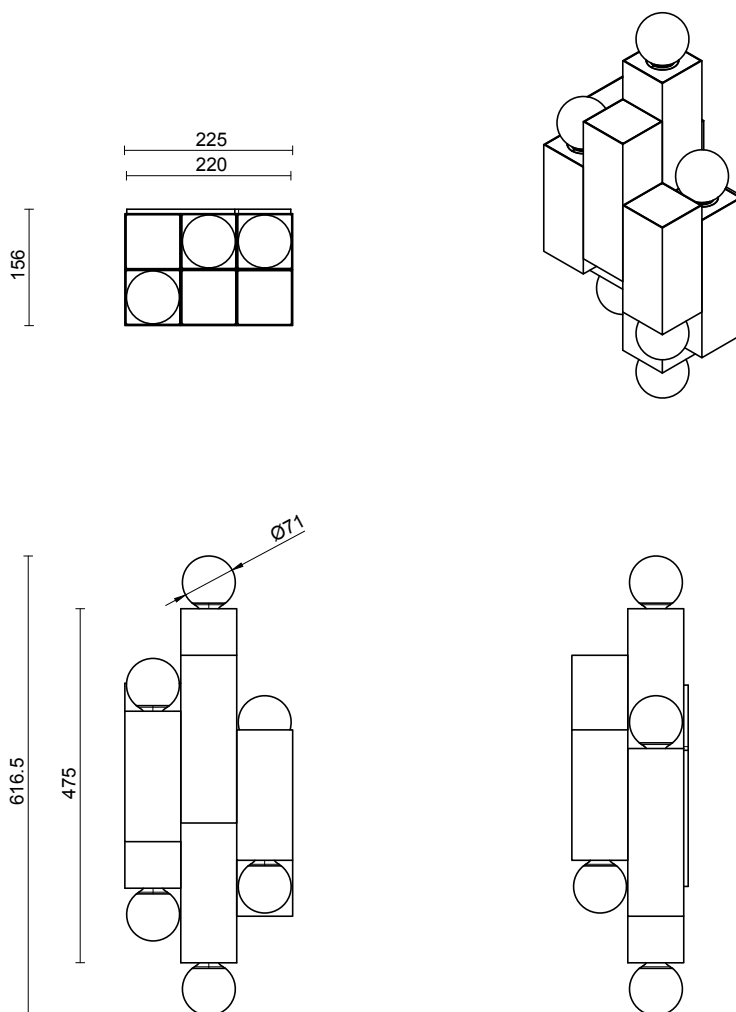

ORO COLLECTION
STACKED WALL SCONCE

ARTICOLOSTUDIOS.COM

23V1

ABOUT ORO

Step into a world where luxury and artistry intertwine, where light dances with golden hues, and every detail is meticulously crafted by artisan hands.

LEAD TIME

6 - 8 weeks

FITTING FINISHES

Brass

LIGHT SOURCE

7 x 1.5W LED Board 500mA
2700K warm white
800 total lumen output
Dimmable

INSTALLATION

Supplied with external driver

WEIGHT

15kg

CERTIFICATION

CE/AU

WARRANTY

3 years