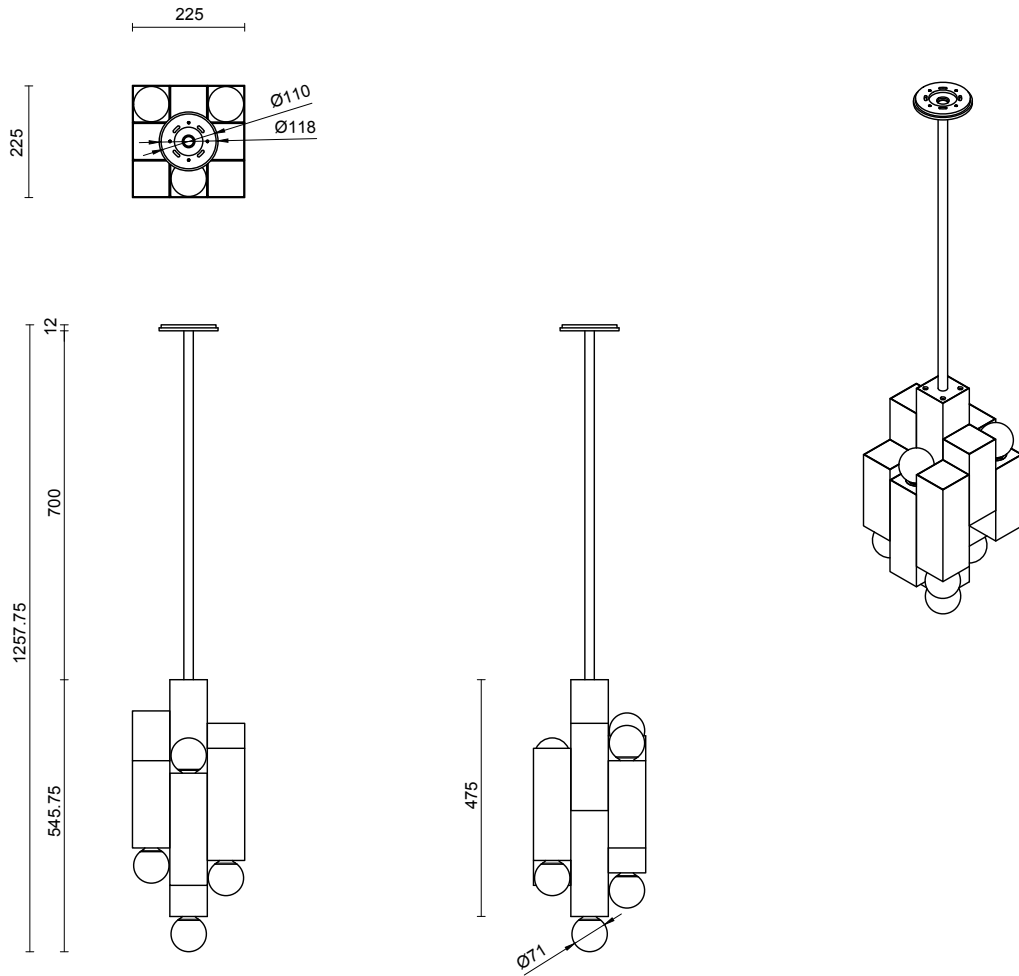

ORO COLLECTION

STACKED PENDANT

ARTICOLOSTUDIOS.COM

23V1

ABOUT ORO

Step into a world where luxury and artistry intertwine, where light dances with golden hues, and every detail is meticulously crafted by artisan hands.

LEAD TIME

6 - 8 weeks

FITTING FINISHES

Brass

LIGHT SOURCE

9 x 1.5W LED Board 200mA
2700K warm white
1000 total lumen output
Dimmable

INSTALLATION

Supplied with external driver

ROD LENGTH

Specified upon order placement

WEIGHT

20kg

CERTIFICATION

CE/AU

WARRANTY

3 years