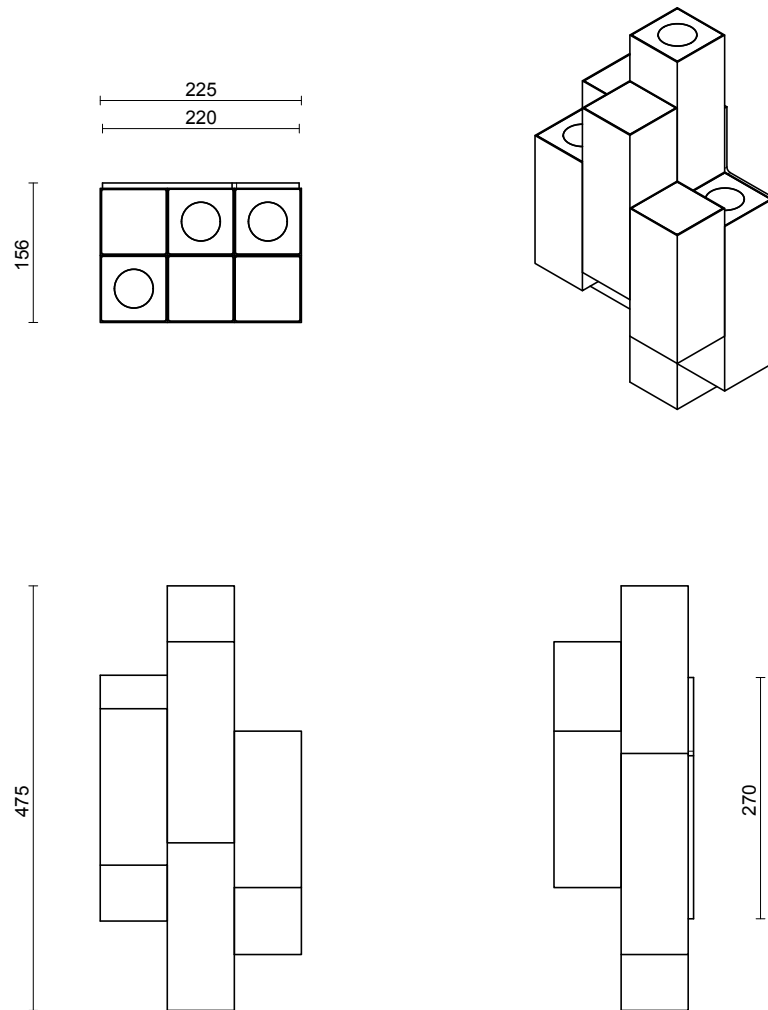

23V1

ABOUT STACKED

A harmonious convergence of rectangular prisms elegantly stacked, lighting upwards and downwards bestowing a bold ambiance upon any setting.

LEAD TIME

6 - 8 weeks

LIGHT SOURCE

7 x 1.5W LED Board 500mA
2700K warm white
800 total lumen output
Dimmable