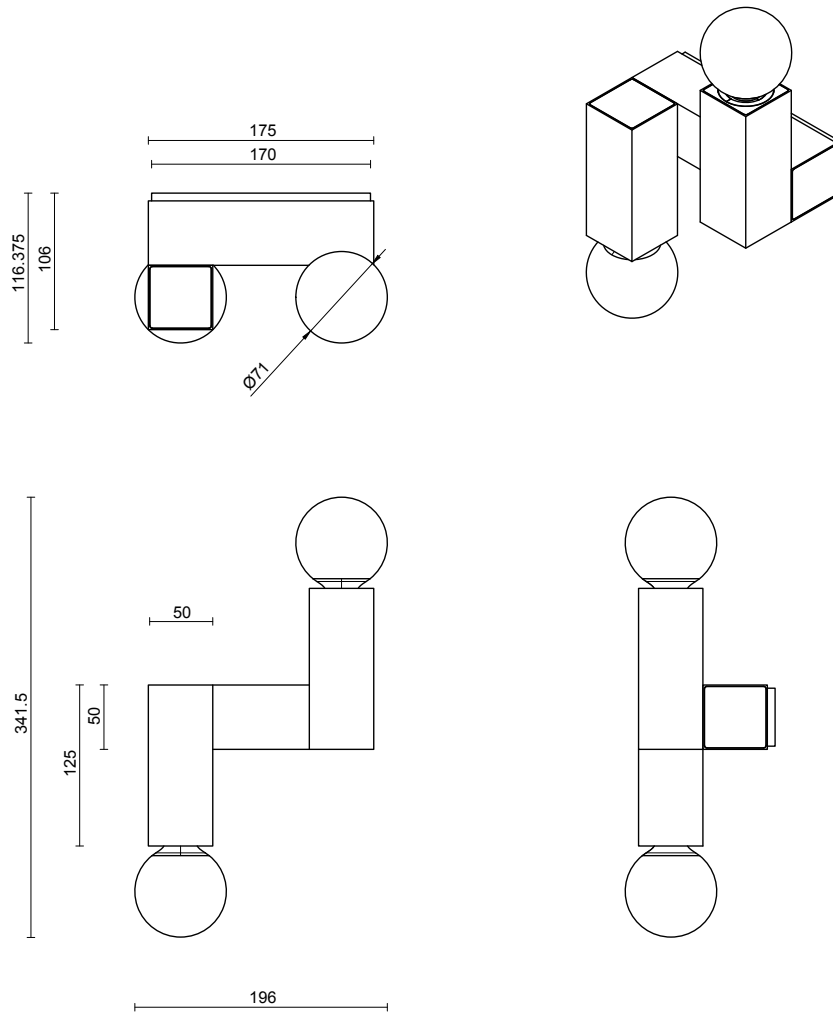

LINK WALL SCONCE

23V1

ABOUT ORO

Step into a world where luxury and artistry intertwine, where light dances with golden hues, and every detail is meticulously crafted by artisan hands.

*Mirrored configuration available

LEAD TIME

6 - 8 weeks

LIGHT SOURCE

2 x 2.4W LED Board 200mA
2700K warm white
400 total lumen output
Dimmable

INSTALLATION

Supplied with external driver

WEIGHT

4kg

CERTIFICATION

CE/AU

WARRANTY

3 years

FITTING FINISHES

Brass