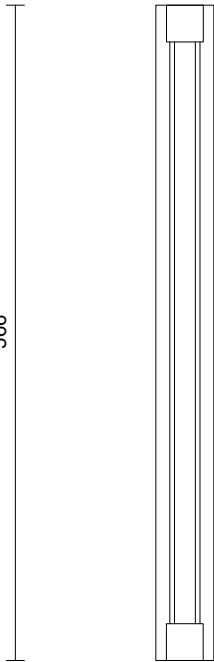

FINI COLLECTION
WALL SCONCE

FINI COLLECTION

ARTICOLOSTUDIOS.COM

WALL SCONCE

50

566

66
H

50

23V1

ABOUT FINI

Fini's tumbled surface provides a nuanced light refraction which appears animated in its luminescence.

LEAD TIME

6 - 8 weeks

LIGHT SOURCE

2 x 4.2W LED Board 350mA CC
2700K warm white
800lm total output
Dimmable

FITTING FINISHES

Brass
Mid Bronze
Satin Nickel
Black Electroplate

SHADE COLOURS

Clear