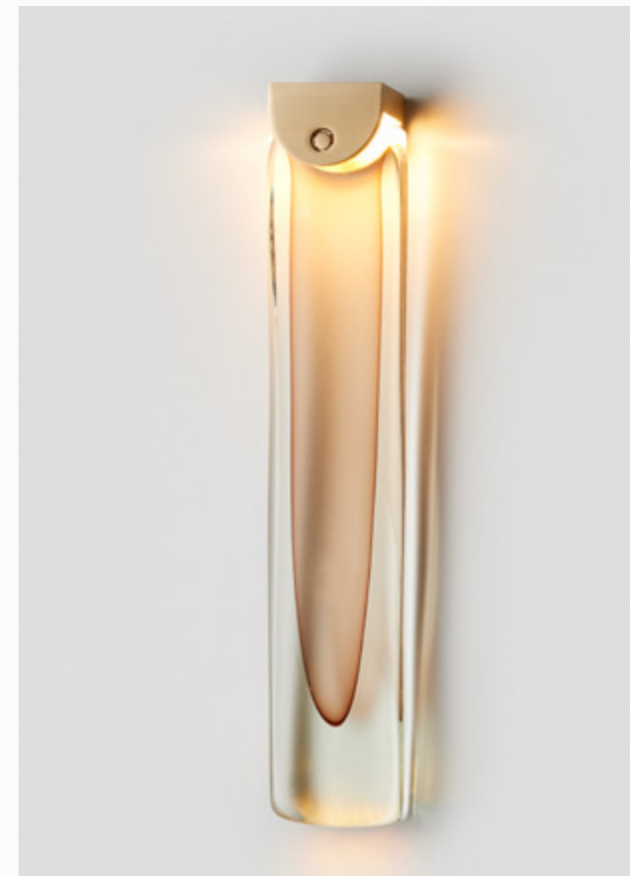

SLAB

Slab reflects sculptural art forms of wall and ceiling jewellery, with its jewel tone colours elegantly suspended in a solid glass sculptural form.

1. **AVAILABLE FINISHES**
2. **FITTING**
3. Brass (pictured left)
   - Mid Bronze (pictured right)
   - Satin Nickel
   - Black Electroplate
4. **SHADE COLOUR**
5. Fizi
   - Grey (pictured right)
   - Tea (pictured left)
   - Drunken Emerald
   - Ocean
6. *Please visit articolostudios.com for finish references by collection.*

WALL SCONCE