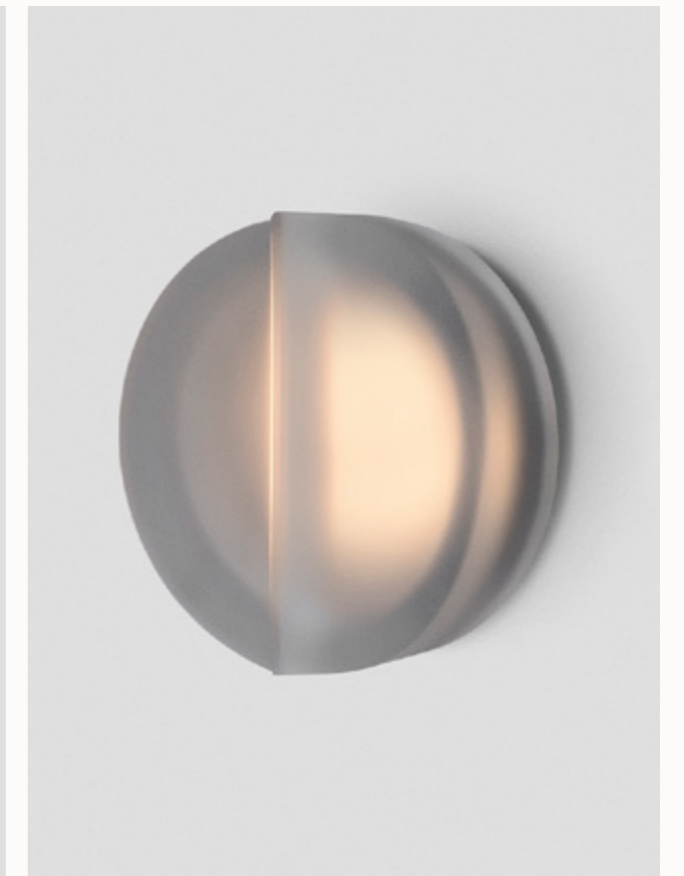

#### SHADE COLOUR

Frost

*Please visit [articolostudios.com](http://articolostudios.com)  
for finish references by collection.*

OCCHI WALL SCONCE

OCCHI MAXI WALL SCONCE

**SLIM**

Slim reinterprets mid-century modernism in its architectural form and refined simplicity.