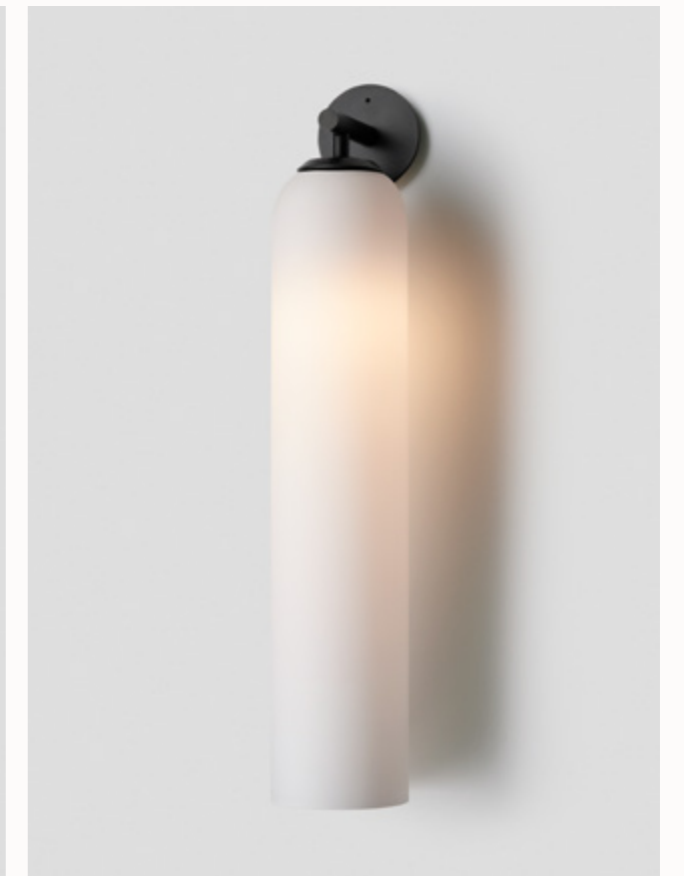

#### LENS

Flat

Globe

*Please visit [articolostudios.com](http://articolostudios.com)  
for finish references by collection.*

SHORT HOVER WALL SCONCE

TALL HOVER WALL SCONCE

LUMI

Cocooned in perfect symmetry, Lumi reimagines a traditional coachman's light to reflect a timeless and refined simplicity of form.