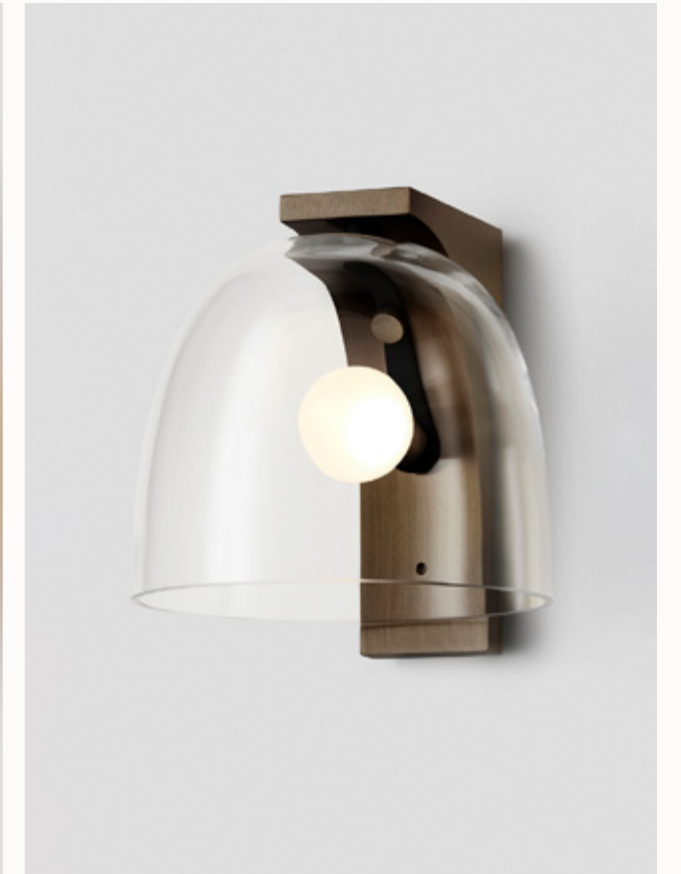

AVAILABLE FINISHES

FITTING

- Brass (pictured)
- Mid Bronze
- Satin Nickel
- Black Electroplate

SHADE COLOUR

- Snow (pictured)
- Clear
- Grey
- Smoke

WALL SCONCE

AVAILABLE FINISHES

FITTING