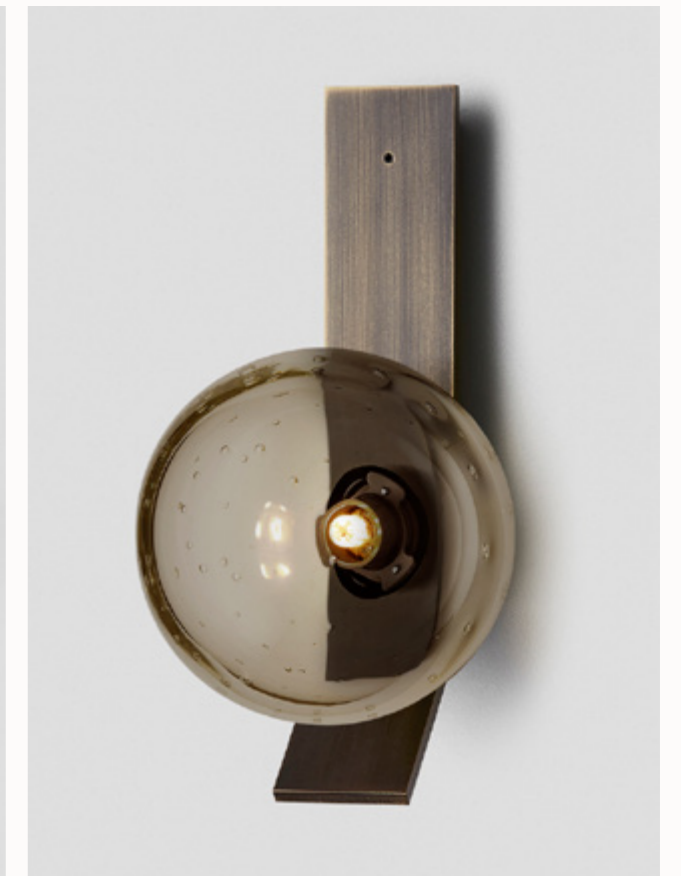

#### SHADE COLOUR

Smoke

*Please visit [articolostudios.com](http://articolostudios.com)  
for finish references by collection.*

WALL SCONCE ON ROUND

WALL SCONCE ON KICK

**SLAB**

Slab reflects sculptural art forms of wall and ceiling jewellery, with its jewel tone colours elegantly suspended in a solid glass sculptural form.