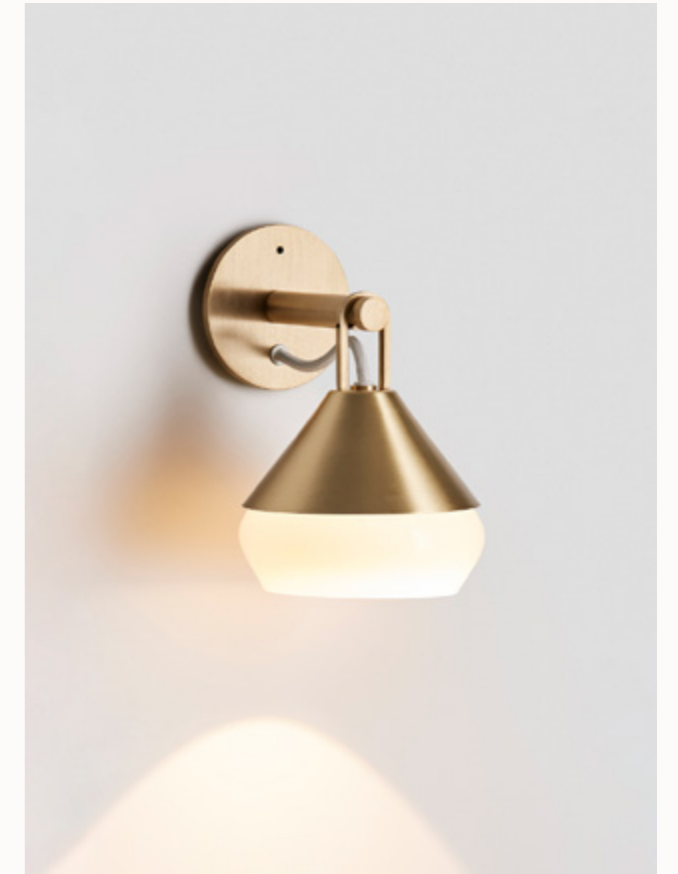

WALL SCONCE

AVAILABLE FINISHES

FITTING

- Brass (pictured)
- Mid Bronze
- Satin Nickel
- Black Electroplate

SHADE COLOURS

- Aubergine
- Clear
- Storm
- Tea
- White (pictured)

FLEX CORD

- Black
- White (pictured)
- Natural Linen
- Mid Grey Linen
- Black and White

Please visit articolostudios.com for finish references by collection.