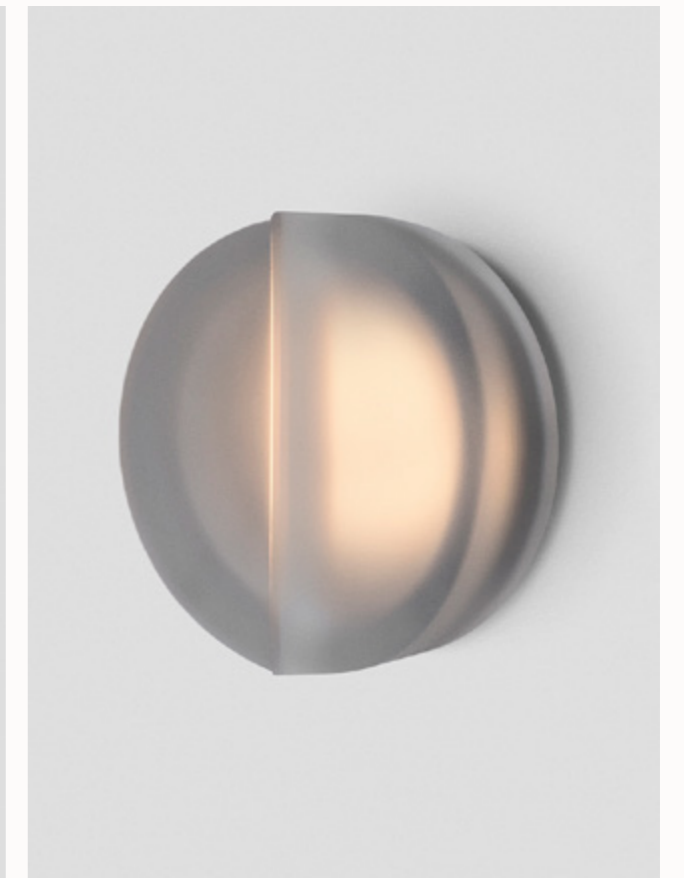

#### SHADE COLOUR

Satin Frost

*Please visit [articolostudios.com](http://articolostudios.com) for finish references by collection.*

OCCHI WALL SCONCE

OCCHI MAXI WALL SCONCE

ORO

Occhi offers a bold contrast and nuanced light refraction from the gently tumbled face of its circular form.