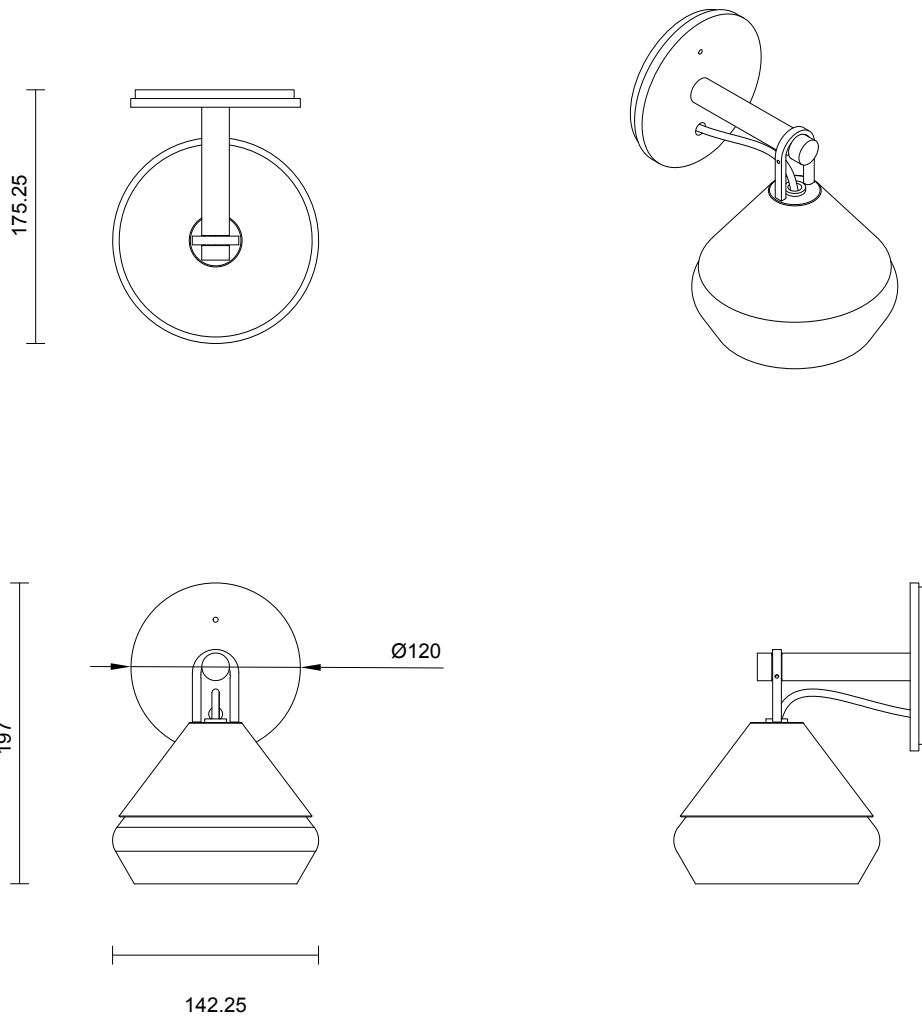

HATTI COLLECTION
WALL SCONCE

WALL SCONCE

23V1

ABOUT HATTI

Hatti's lantern form unites tradition from the east with contemporary design from the west.

LEAD TIME

6 - 8 weeks

LIGHT SOURCE

9V 3.1W 350mA DC LED board
2700k warm white
300 lumens

INSTALLATION

Supplied with external driver

WEIGHT

2kg

CERTIFICATION

CE/AU

WARRANTY

3 years

FITTING FINISHES

Brass
Mid Bronze
Satin Nickel
Black Electroplate

SHADE COLOURS

White
Clear
Tea
Moss
Aubergine
Storm
Smoke

FLEX CORD COLOURS

Black
White
Natural Linen
Mid Grey Linen
Black and White