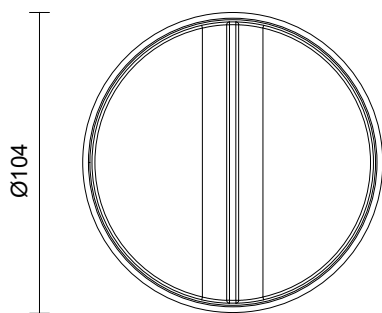

OCCHI COLLECTION
WALL SCONCE

WALL SCONCE

23V1

ABOUT OCCHI

Occhi offers a bold contrast and nuanced light refraction from the gently tumbled face of its circular form.

LEAD TIME

6 - 8 weeks

LIGHT SOURCE