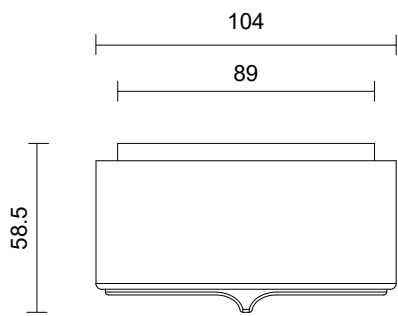

OCCHI COLLECTION
WALL SCONCE

WALL SCONCE

23V1

ABOUT OCCHI

Occhi offers a bold contrast and nuanced light refraction from the gently tumbled face of its circular form.

LEAD TIME

6 - 8 weeks

LIGHT SOURCE