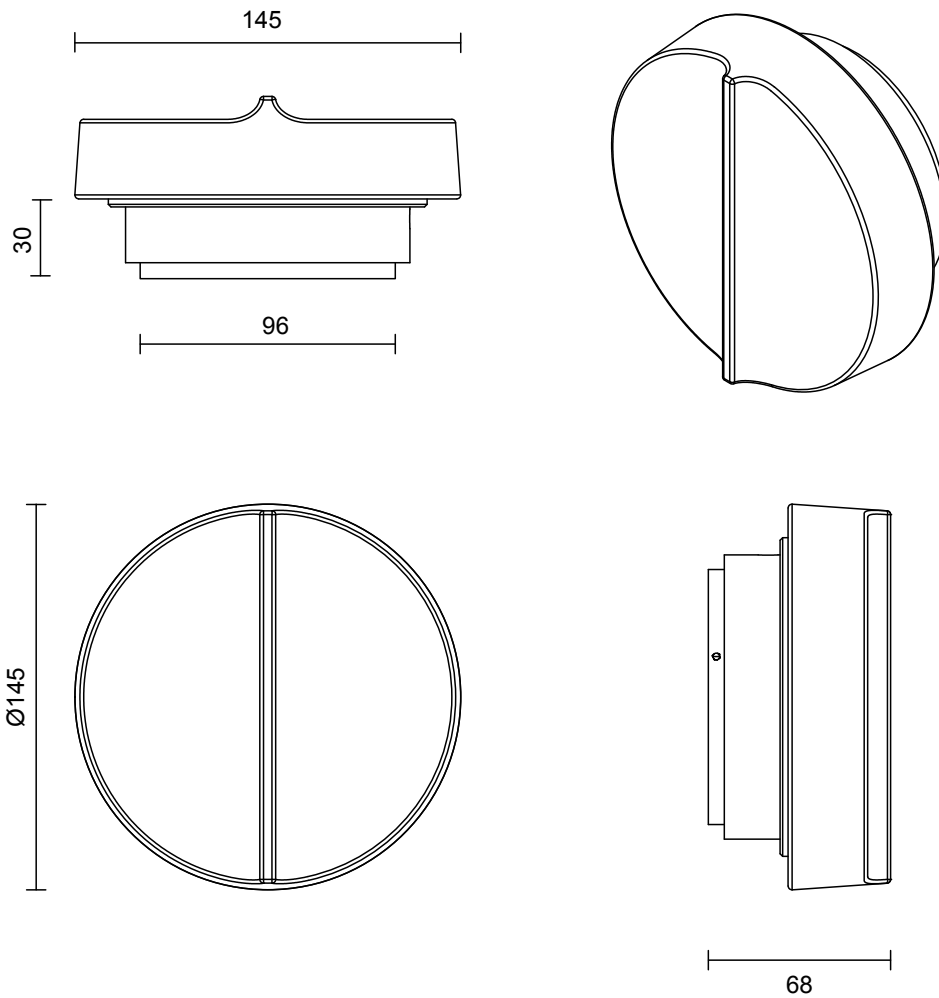

OCCHI COLLECTION
EXTERIOR MAXI WALL SCNCE

OCCHI COLLECTION
EXTERIOR MAXI WALL SCONCE

ARTICOLOSTUDIOS.COM

23V3

ABOUT OCCHI

Occhi offers a bold contrast and nuanced light refraction from the gently tumbled face of its circular form.