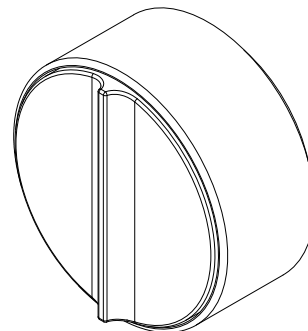

OCCHI COLLECTION
WALL SCONCE

WALL SCONCE

23V1

ABOUT OCCHI

Occhi offers a bold contrast and nuanced light refraction from the gently tumbled face of its circular form.

LEAD TIME

6 - 8 weeks

LIGHT SOURCE

ABOUT OCCHI

Occhi offers a bold contrast and nuanced light refraction from the gently tumbled face of its circular form.

LEAD TIME

6 - 8 weeks

LIGHT SOURCE

24V 5.8W Constant Voltage LED,
2700K warm white
500 lumens
Dimmable