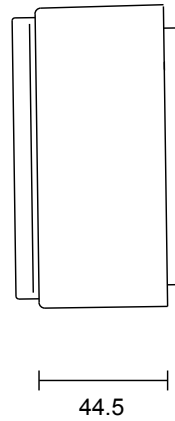

OCCHI COLLECTION
EXTERIOR WALL SCONCE

ARTICOLOSTUDIOS.COM

23V3

ABOUT OCCHI

Occhi offers a bold contrast and nuanced light refraction from the gently tumbled face of its circular form.

LEAD TIME

6 - 8 weeks

LIGHT SOURCE

24V 5.8W Constant Voltage LED,
2700K warm white
500 lumens
Dimmable

INSTALLATION

Supplied with external driver

WEIGHT

3kg

IP RATING

IP65

CERTIFICATION

CE/AU

WARRANTY

3 years

FITTING FINISHES

Anodised Black

*Custom finishes available on request:

Light Grey
Dark Grey
Gun Metal
Light Brass
Dark Brass

SHADE COLOURS

Frosted