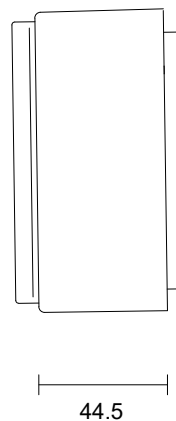

OCCHI COLLECTION
WALL SCONCE

WALL SCONCE

23V1

ABOUT OCCHI

Occhi offers a bold contrast and nuanced light refraction from the gently tumbled face of its circular form.

LEAD TIME

6 - 8 weeks

LIGHT SOURCE