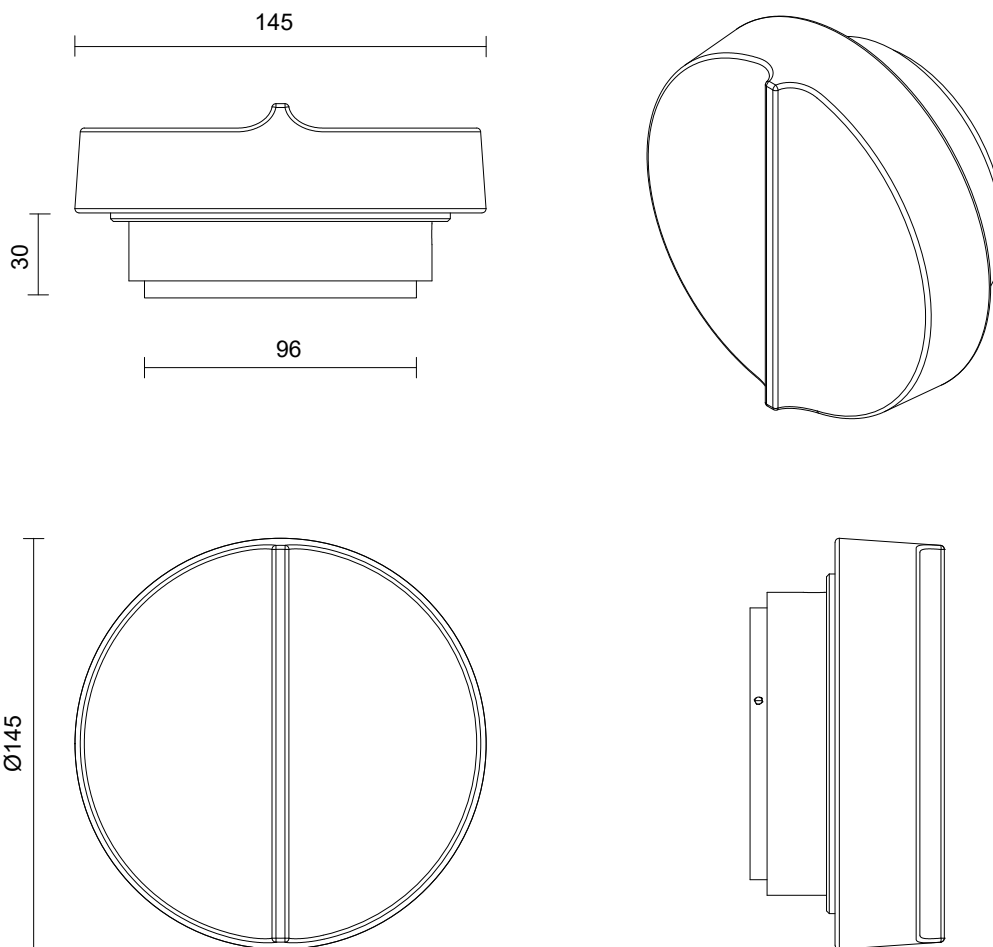

MAXI WALL SCONCE

23V1

ABOUT OCCHI

Occhi offers a bold contrast and nuanced light refraction from the gently tumbled face of its circular form.

LEAD TIME

6 - 8 weeks

LIGHT SOURCE

24V 5.8W Constant Voltage LED,
2700K warm white
500 lumens
Dimmable

INSTALLATION

Supplied with external driver

WEIGHT

3.5kg

CERTIFICATION

CE/AU

WARRANTY

3 years

FITTING FINISHES

Satin Nickel
Anodised Black
Brass
Mid Bronze

SHADE COLOURS

Frosted