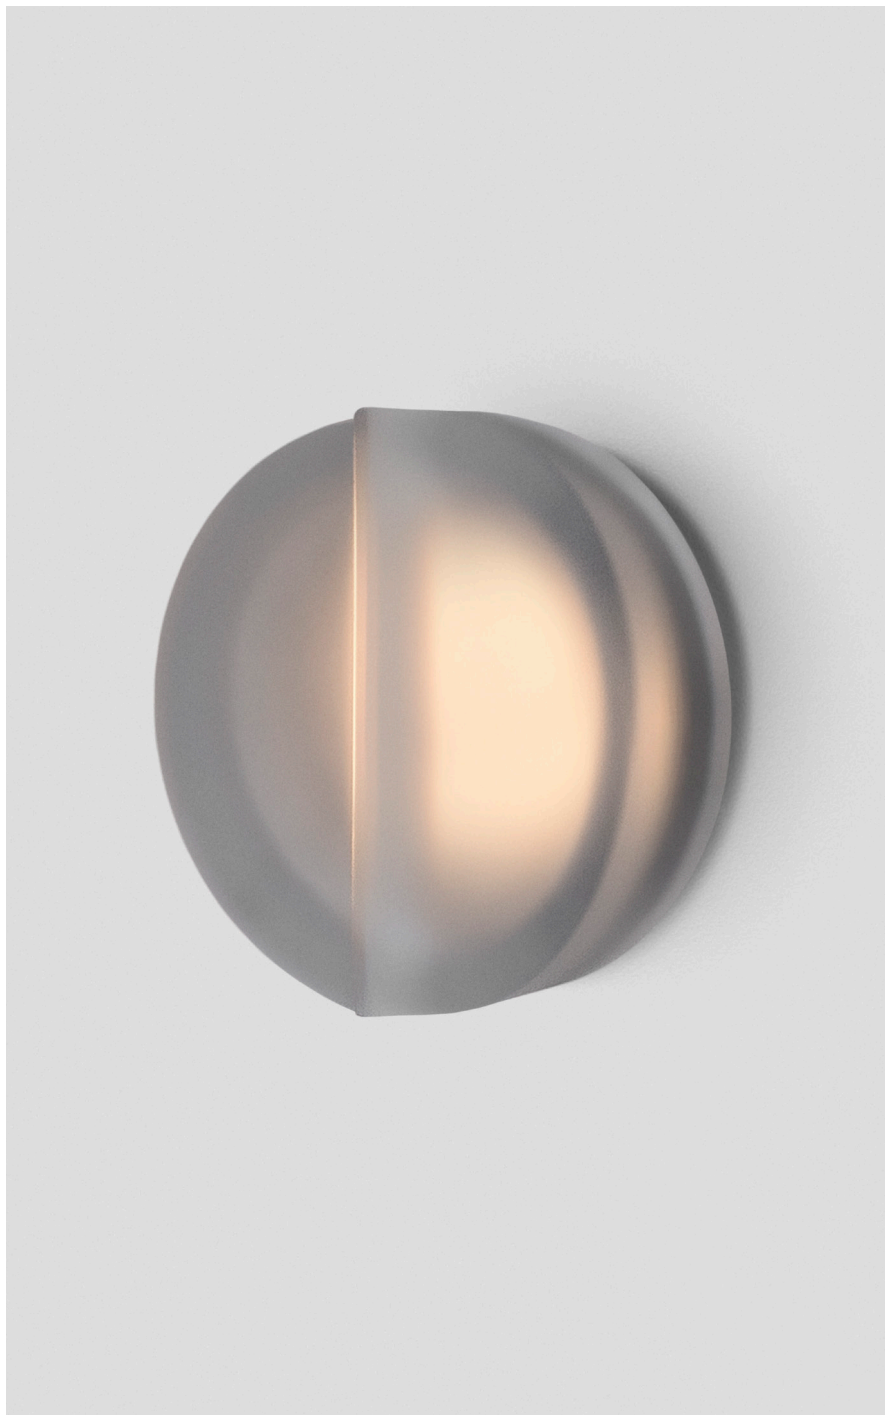

OCCHI COLLECTION
WALL SCONCE

WALL SCONCE

23V1

ABOUT OCCHI

Occhi offers a bold contrast and nuanced light refraction from the gently tumbled face of its circular form.

LEAD TIME

6 - 8 weeks

LIGHT SOURCE

3 years

FITTING FINISHES

Satin Nickel
Anodised Black
Brass
Mid Bronze

SHADE COLOURS

Frosted

OCCHI COLLECTION
MAXI WALL SCONCE

MAXI WALL SCONCE

23V1

ABOUT OCCHI

Occhi offers a bold contrast and nuanced light refraction from the gently tumbled face of its circular form.

LEAD TIME

6 - 8 weeks

LIGHT SOURCE

24V 5.8W Constant Voltage LED,
2700K warm white
500 lumens
Dimmable