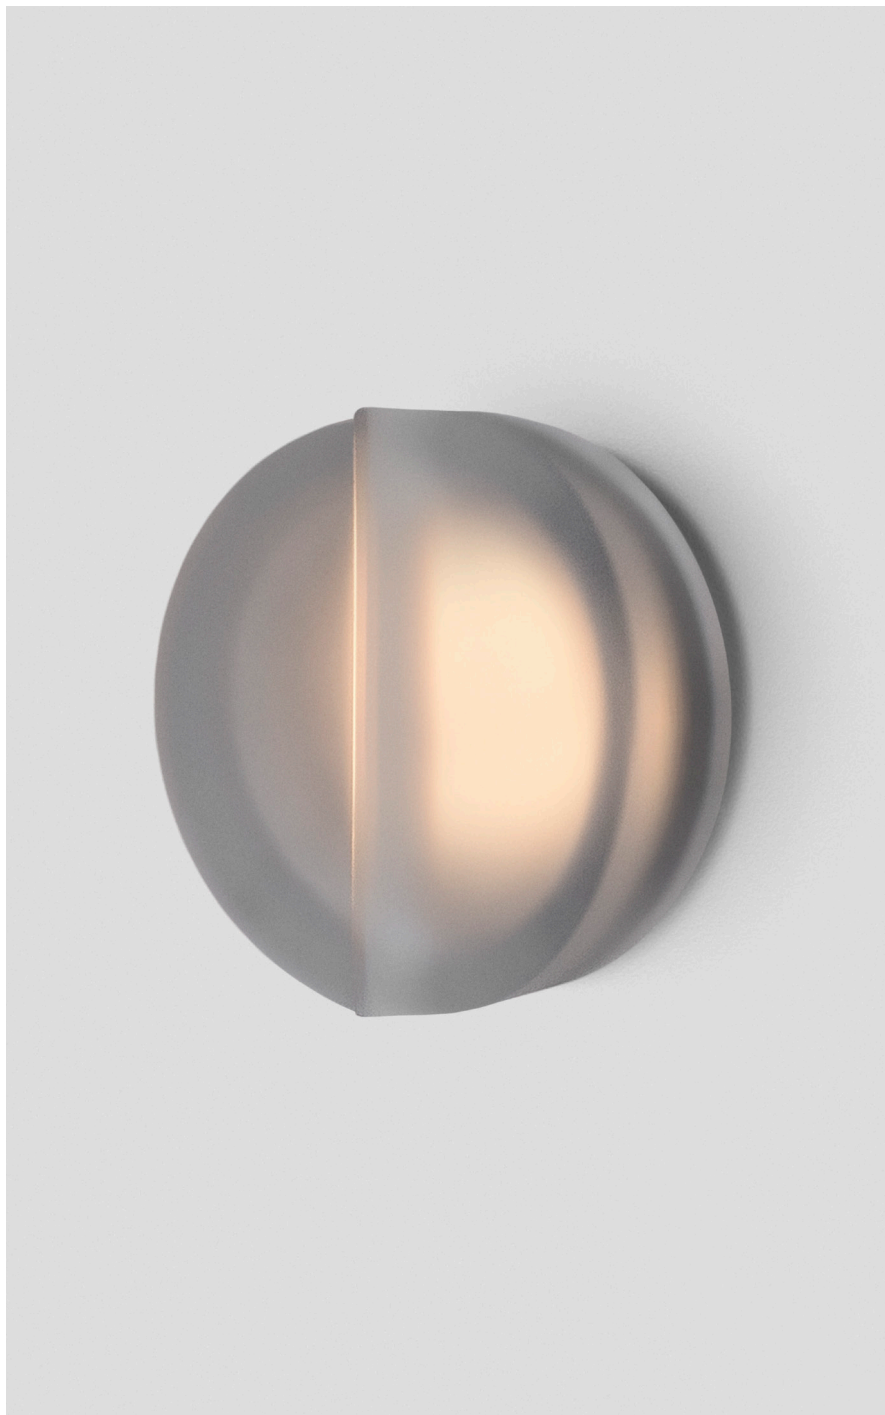

OCCHI COLLECTION
EXTERIOR MAXI WALL SCNCE