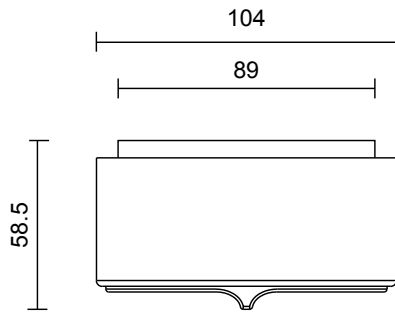

OCCHI COLLECTION
EXTERIOR WALL SCONCE

ARTICOLOSTUDIOS.COM

23V3

ABOUT OCCHI

Occhi offers a bold contrast and nuanced light refraction from the gently tumbled face of its circular form.

LEAD TIME

6 - 8 weeks

LIGHT SOURCE

24V 5.8W Constant Voltage LED,
2700K warm white
500 lumens
Dimmable

INSTALLATION

Supplied with external driver

WEIGHT

3kg

IP RATING

IP65

CERTIFICATION

CE/AU

WARRANTY

3 years

FITTING FINISHES

Anodised Black

*Custom finishes available on request:

Light Grey
Dark Grey
Gun Metal
Light Brass
Dark Brass

SHADE COLOURS

Frosted