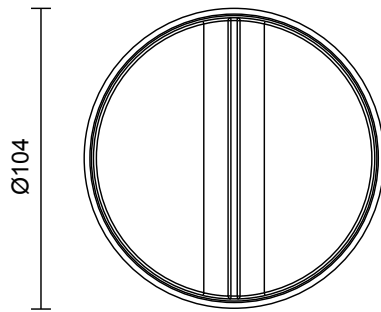

OCCHI COLLECTION
EXTERIOR WALL SCONCE

ARTICOLOSTUDIOS.COM

23V3

ABOUT OCCHI

Occhi offers a bold contrast and nuanced light refraction from the gently tumbled face of its circular form.

LEAD TIME

6 - 8 weeks

LIGHT SOURCE

24V 5.8W Constant Voltage LED,
2700K warm white
500 lumens
Dimmable

INSTALLATION

Supplied with external driver

WEIGHT

3kg

IP RATING

IP65

CERTIFICATION

CE/AU

WARRANTY

3 years

FITTING FINISHES

Anodised Black

*Custom finishes available on request:

Light Grey
Dark Grey
Gun Metal
Light Brass
Dark Brass

SHADE COLOURS

Frosted