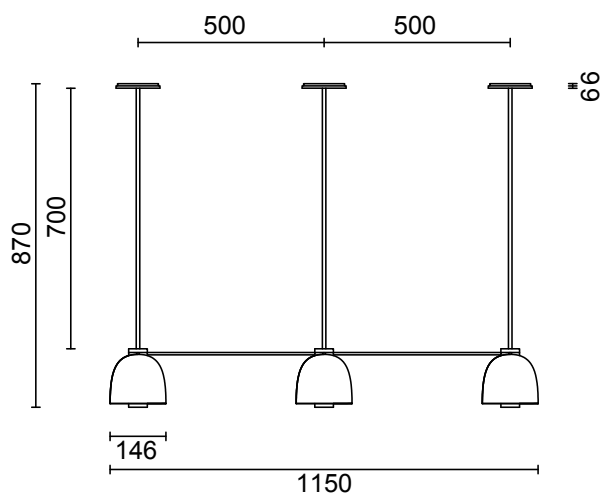

TUBI COLLECTION

ARTICOLOSTUDIOS.COM

PENDANT

Ø118
Ø110

23V1

ABOUT TUBI

Tubi has a captivating sense of contemporary nostalgia reflective of the most impactful global design movements from mid-century onwards, with an alluring profile and gilded materiality.

LEAD TIME

6 - 8 weeks

LIGHT SOURCE

6 x 2.4W LED Board 200mA CC
2700k warm white
1500 total lumen output
Dimmable

INSTALLATION

Supplied with external drivers

ROD LENGTH

Rod lengths range between 600mm - 1200mm, in increments of 100mm

WEIGHT

22kg

CERTIFICATION

CE/AU

WARRANTY

3 years

FITTING FINISHES

Brass
Mid Bronze
Satin Nickel
Black Electroplate

SHADE COLOURS

Clear
Snow
Smoke
Grey