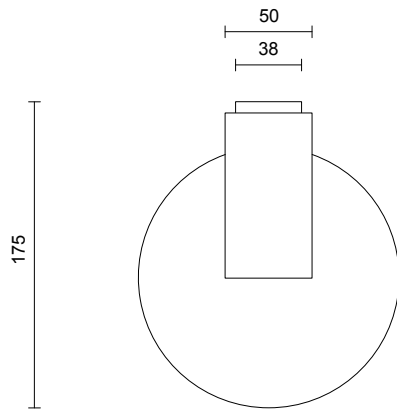

TUBI COLLECTION

ARTICOLOSTUDIOS.COM

WALL SCONCE

23V1

ABOUT TUBI

Tubi has a captivating sense of contemporary nostalgia reflective of the most impactful global design movements from mid-century onwards, with an alluring profile and gilded materiality.

LEAD TIME

6 - 8 weeks

LIGHT SOURCE

2.4W LED Board 200mA CC
2700k warm white
250 lumens
Dimmable

INSTALLATION

Supplied with external driver

WEIGHT

3kg

CERTIFICATION

CE/AU

WARRANTY

3 years

FITTING FINISHES

Brass
Mid Bronze
Satin Nickel
Black Electroplate

SHADE COLOURS

Clear
Snow
Smoke
Grey