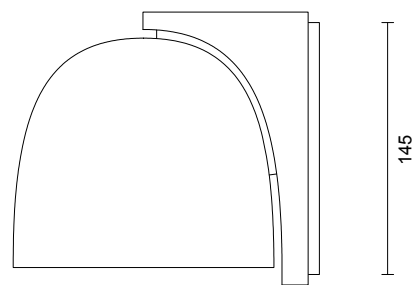

TUBI COLLECTION

ARTICOLOSTUDIOS.COM

WALL SCONCE

23V1

ABOUT TUBI

Tubi has a captivating sense of contemporary nostalgia reflective of the most impactful global design movements from mid-century onwards, with an alluring profile and gilded materiality.

LEAD TIME

6 - 8 weeks

LIGHT SOURCE

2.4W LED Board 200mA CC
2700k warm white
250 lumens
Dimmable

INSTALLATION

Supplied with external driver

WEIGHT

3kg

CERTIFICATION

CE/AU

WARRANTY

3 years

FITTING FINISHES

Brass
Mid Bronze
Satin Nickel
Black Electroplate

SHADE COLOURS

Clear
Snow
Smoke
Grey