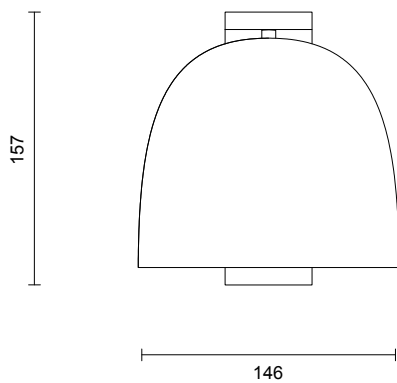

TUBI COLLECTION

ARTICOLOSTUDIOS.COM

WALL SCONCE

23V1

ABOUT TUBI

Tubi has a captivating sense of contemporary nostalgia reflective of the most impactful global design movements from mid-century onwards, with an alluring profile and gilded materiality.

LEAD TIME

6 - 8 weeks

LIGHT SOURCE

2.4W LED Board 200mA CC
2700k warm white
250 lumens
Dimmable

INSTALLATION

Supplied with external driver

WEIGHT

3kg

CERTIFICATION

CE/AU

WARRANTY

3 years

FITTING FINISHES

Brass
Mid Bronze
Satin Nickel
Black Electroplate

SHADE COLOURS

Clear
Snow
Smoke
Grey