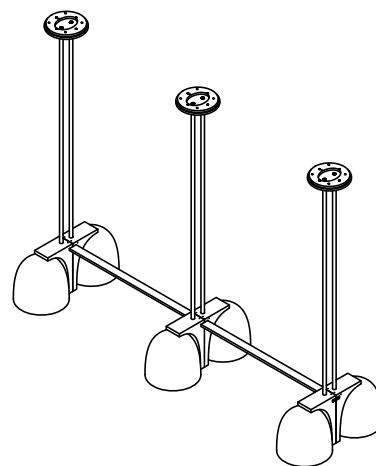

TUBI COLLECTION
PENDANT

TUBI COLLECTION

ARTICOLOSTUDIOS.COM

PENDANT

Ø118
Ø110

23V1

ABOUT TUBI

Tubi has a captivating sense of contemporary nostalgia reflective of the most impactful global design movements from mid-century onwards, with an alluring profile and gilded materiality.

LEAD TIME

6 - 8 weeks

LIGHT SOURCE

6 x 2.4W LED Board 200mA CC
2700k warm white
1500 total lumen output
Dimmable

INSTALLATION

Supplied with external drivers

ROD LENGTH

Rod lengths range between 600mm - 1200mm, in increments of 100mm