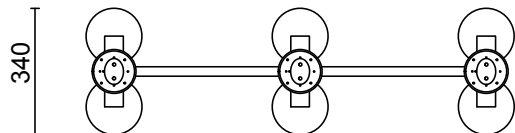

TUBI COLLECTION

ARTICOLOSTUDIOS.COM

PENDANT