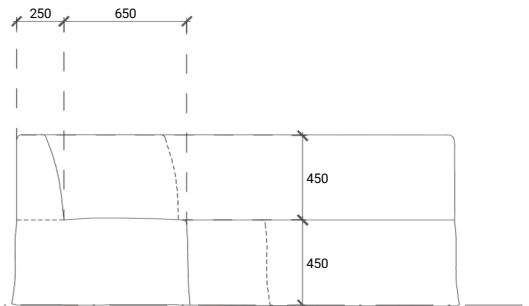

Pictured is the design upholstered in Hennep Tuscan Beige by LF Fabrics.

TOP VIEW

FRONT VIEW

SIDE VIEW

REAR VIEW

**the
specified**

TOP VIEW

FRONT VIEW