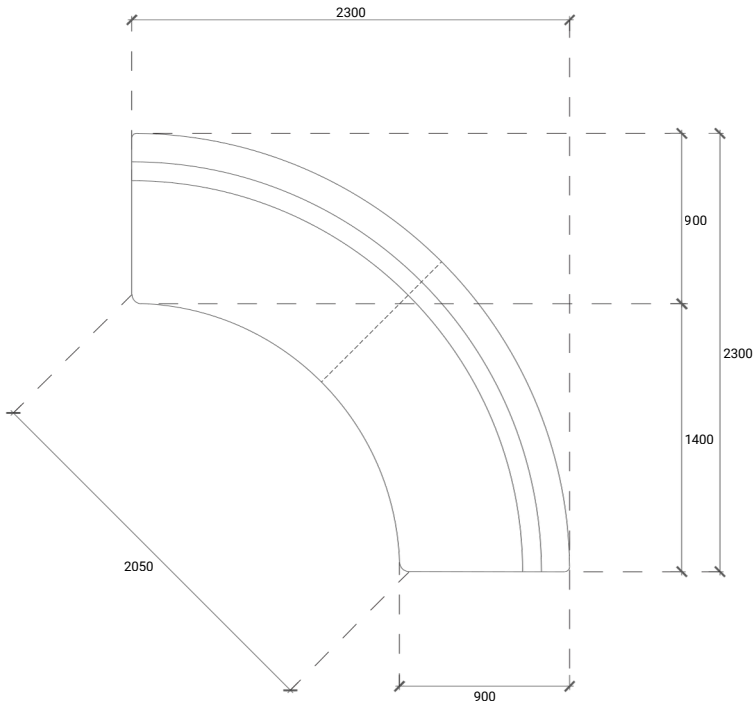

Pictured is the design upholstered in Hennep Tuscan Beige by LF Fabrics.

TOP VIEW

FRONT VIEW

SIDE VIEW

REAR VIEW

**the
specified**

TOP VIEW

FRONT VIEW