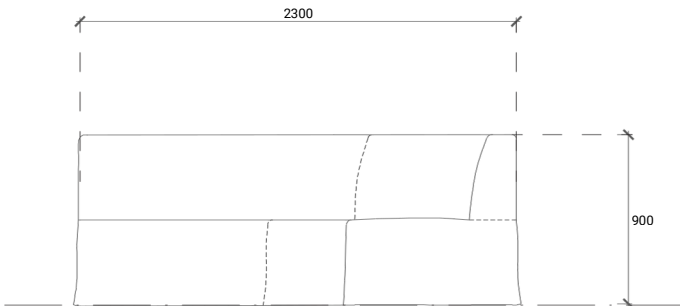

Pictured is the design upholstered in Hennep Tuscan Beige by LF Fabrics.

TOP VIEW

FRONT VIEW

SIDE VIEW

REAR VIEW

**the
specified**

TOP VIEW

FRONT VIEW