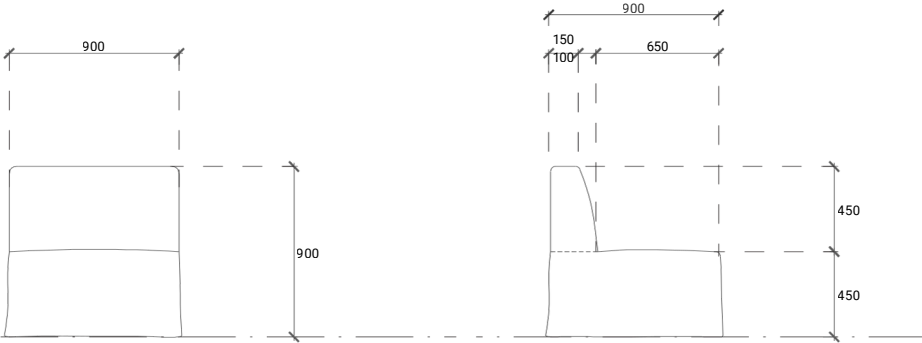

Pictured is the design upholstered in Hennep Tuscan Beige by LF Fabrics.

TOP VIEW

FRONT VIEW

SIDE VIEW

REAR VIEW

**the
specified**

TOP VIEW

FRONT VIEW