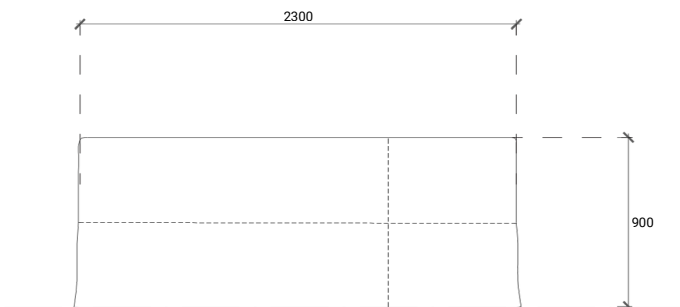

**the
specified**

REAR VIEW