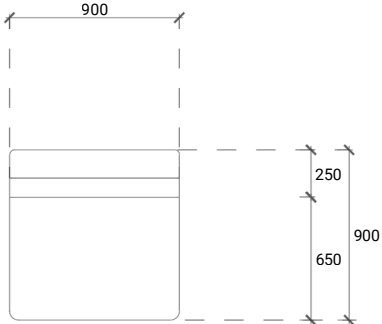

Pictured is the design upholstered in Hennep Tuscan Beige by LF Fabrics.

TOP VIEW

FRONT VIEW

SIDE VIEW

REAR VIEW

**the
specified**

TOP VIEW

FRONT VIEW