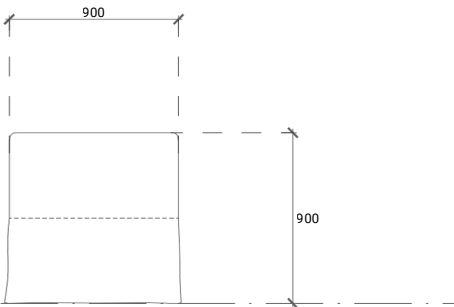

Pictured is the design upholstered in Hennep Tuscan Beige by LF Fabrics.

TOP VIEW

FRONT VIEW

SIDE VIEW

REAR VIEW

**the
specified**

TOP VIEW

FRONT VIEW