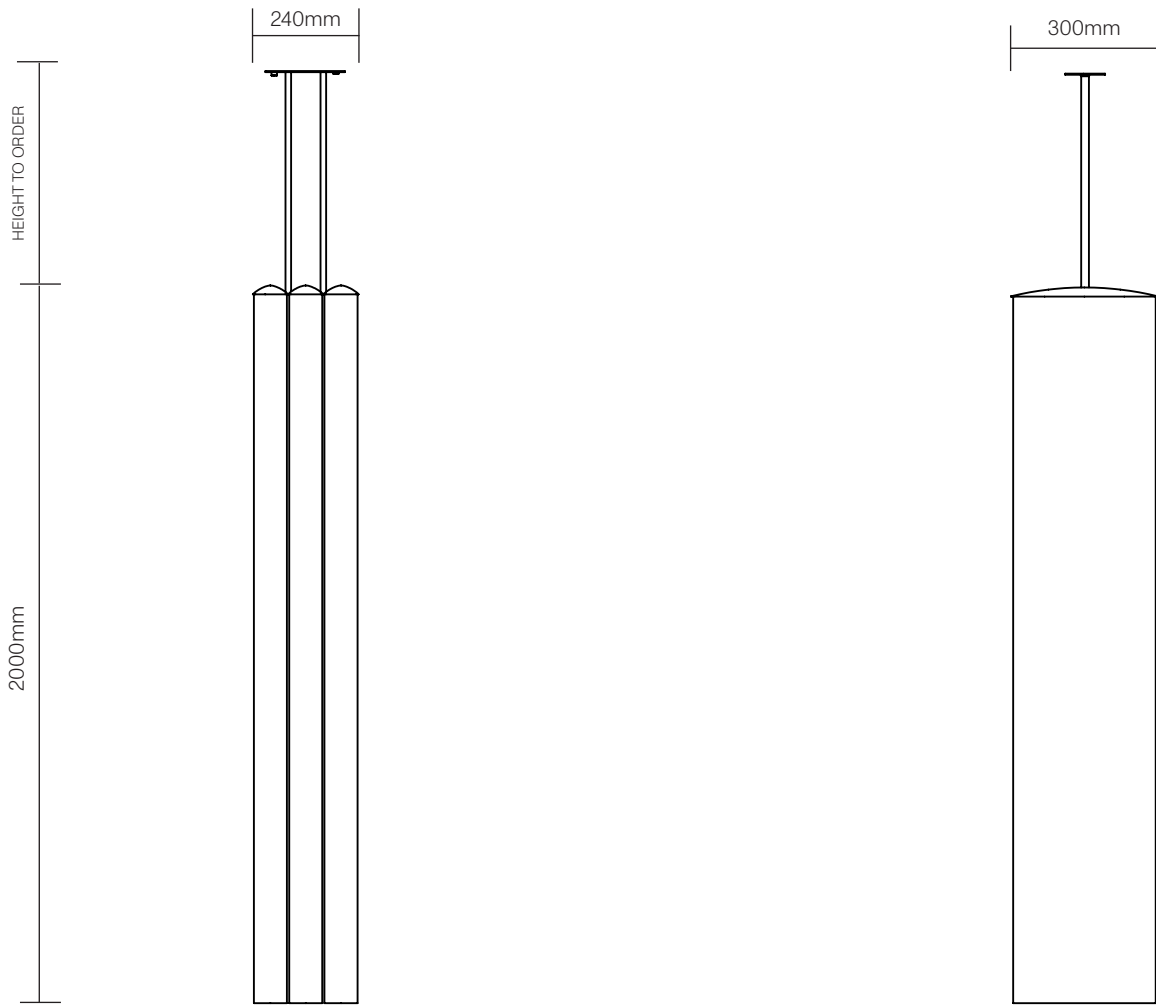

Nicole Lawrence Studio

HEAVY HAND | PENDANT 03

Materials

Brass, Textiles

Finishes

Mid Bronze, Dark Bronze
Mira, Louisa, Reminisce (Limited Edition)
Customisations available on request

Technical

AU | EU | UK
Lamp Specs: 2700K, 24V DC, 24W, IP20, 900 Lumens
Dimming: Phase Dimmable PSU (Dali + 0-10v available on request)

NL

S