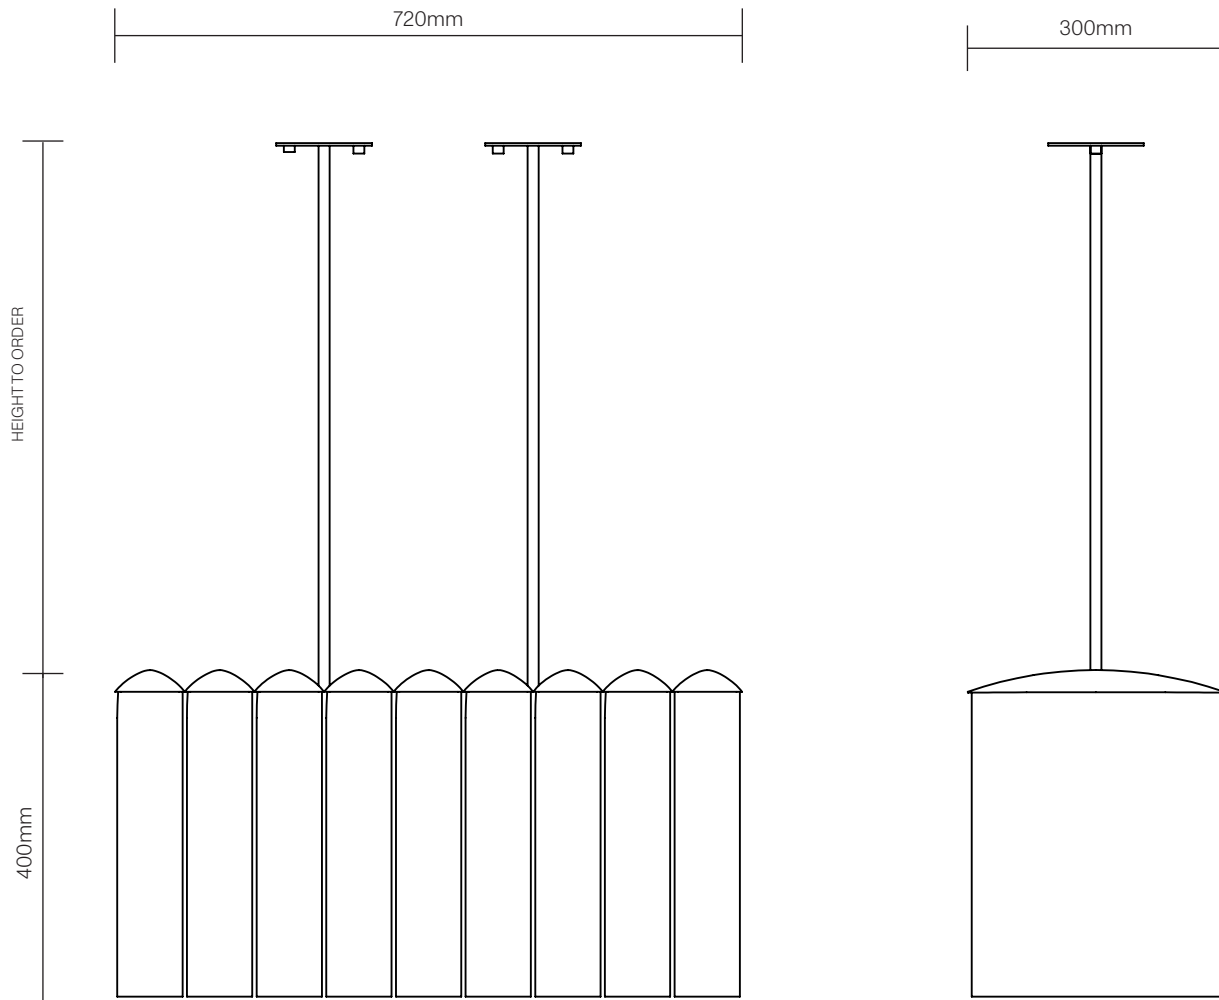

Nicole Lawrence Studio

HEAVY HAND | PENDANT 09

Materials

Brass, Textiles

Finishes

Mid Bronze, Dark Bronze
Mira, Louisa, Reminisce (Limited Edition)
Customisations available on request

Technical

AU | EU | UK
Lamp Specs: 2700K, 24V DC, 72W, IP20, 900 Lumens
Dimming: Phase Dimmable PSU (Dali + 0-10v available on request)

N&L

S