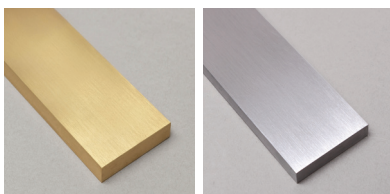

BLOC PENDANT | VERTICAL

With clean intersecting forms and a brushed metal finish, the Bloc Pendant offers a refined architectural presence. Its soft ambient light brings warmth to contemporary interiors.

Crafted from precisely machined blocks of Aluminium or brass, the Bloc Pendant Light features a powerful LED light source that casts an ambient glow.

SPECIFICATIONS

WARRANTY	12 Months	LIGHT SOURCE	24V warm white (3000K) LED
MOUNTING	Ceiling	VOLTAGE	24V
WEIGHT	Aluminium 4.2 KG / Brass 7.5 KG	POWER	46W
ENVIRONMENT	Indoor	SUPPLY INCLUDED	Yes -240V (AUS/NZ) / 120V(US) to 24V
MATERIALS	Aluminium / Brass Acrylic Diffuser LED components		

FINISH OPTIONS

AGED
BRASS

BRONZED
BRASS

BLACKENED
BRASS

BRUSHED
BRASS

BRUSHED
ALUMINIUM