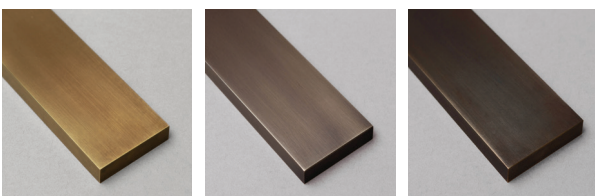

FINISH OPTIONS

AGED
BRASS

BRONZED
BRASS

BLACKENED
BRASS