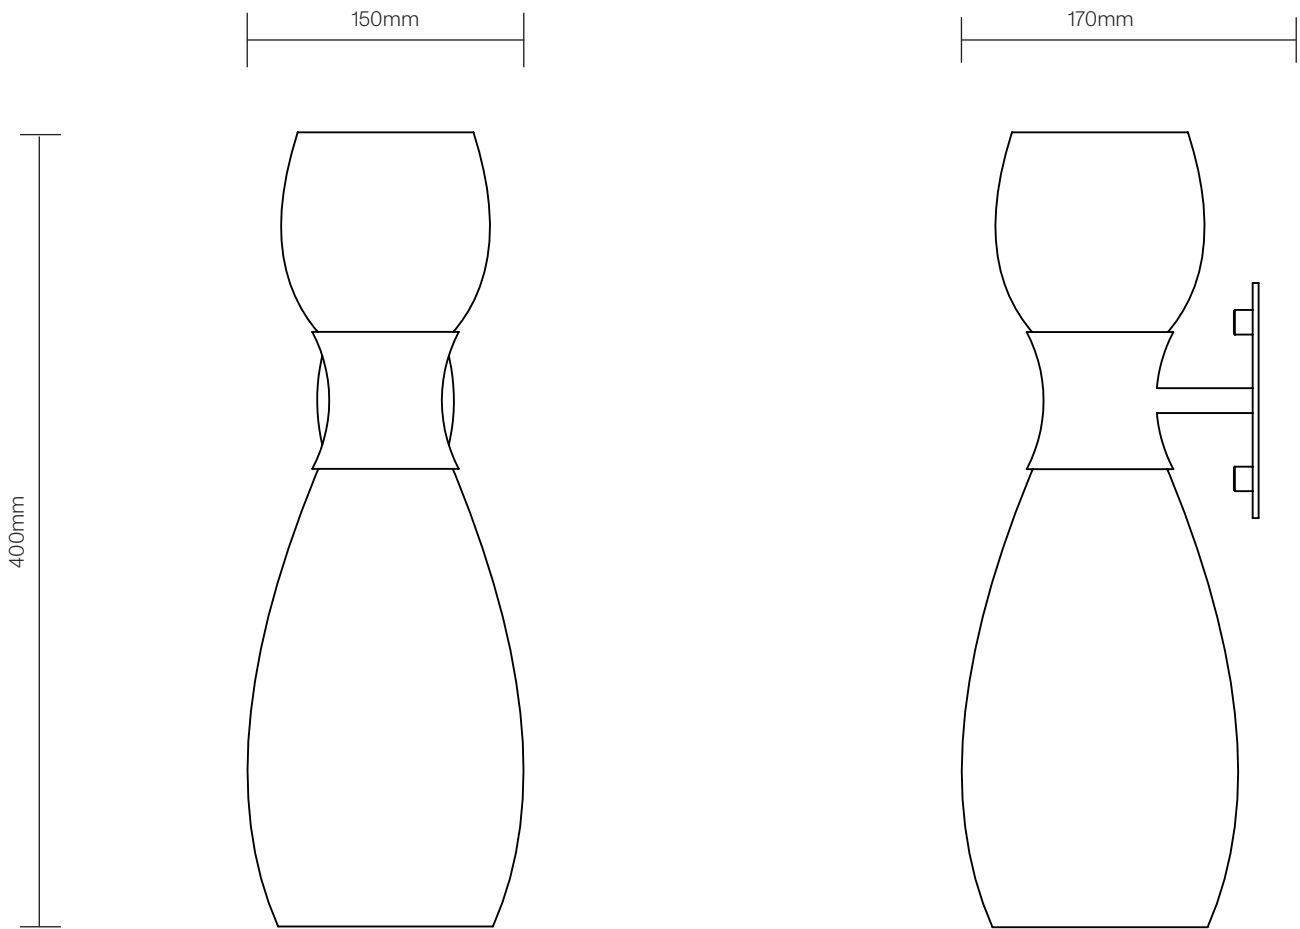

Nicole Lawrence Studio

TAFF SCONCE | LARGE

Materials

Hand Blown Glass, Brass

Finishes

Mid Bronze, Dark Bronze

Customisations available on request

Handblown Glass

Butter, Brown Spiral, Butter Spiral, Opal White

Due to the handblown nature of the glass, variation in tone and size is expected

---

Technical

AU | EU | UK | US

Lamp Specs: 2 × 3000K, 12V CC, 8W, IP20, 105 Lumens

Dimming: Phase Dimmable PSU (Dali + 0-10v available on request)

Customisations available on request

NLS

S