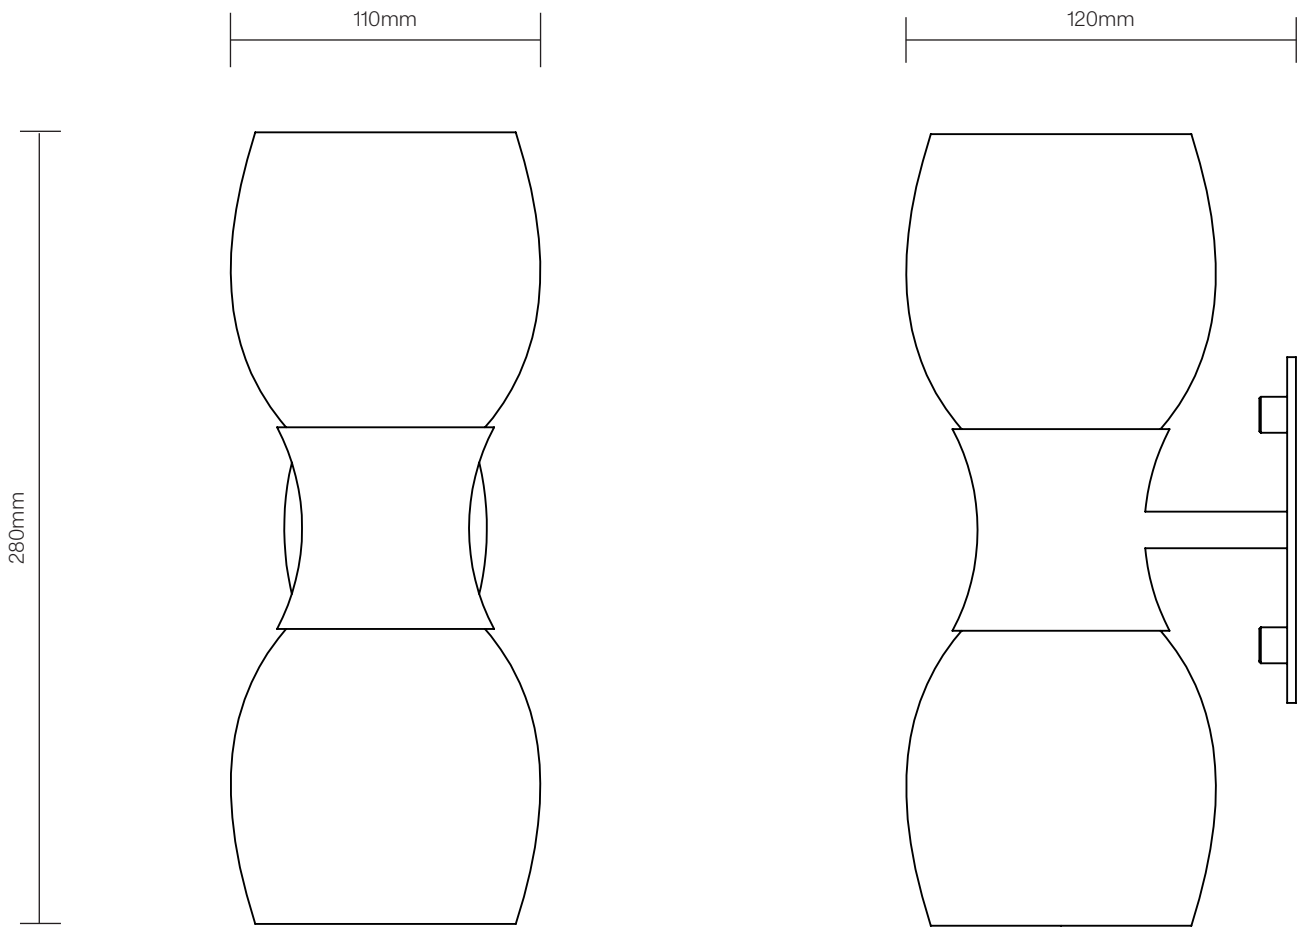

Nicole Lawrence Studio

TAFF SCONCE | SMALL

Materials

Hand Blown Glass, Brass

Finishes

Mid Bronze, Dark Bronze

Customisations available on request

Handblown Glass

Butter, Brown Spiral, Butter Spiral, Opal White

Due to the handblown nature of the glass, variation in tone and size is expected

---

Technical

AU | EU | UK | US

Lamp Specs: 2 × 3000K, 12V CC, 8W, IP20, 105 Lumens

Dimming: Phase Dimmable PSU (Dali + 0-10v available on request)

Customisations available on request

NLS

S