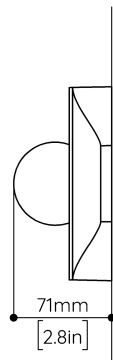

SPECIFICATION SHEET

V1.0

REMNANT SINGLE SCONCE

DESCRIPTION

Remnant is a sculptural sconce inspired by a fossilized clam shell, capturing the enduring beauty of nature's ancient forms.

MATERIALS

Cast Bronze or Cast Aluminium & Glass.

DIMENSIONS

Length: 140mm (5.5")
Depth: 71mm (2.8")
Height: 140mm (5.5")

WEIGHT

Bronze = 1.5kg (3.3lbs)
Aluminium = 0.8kg (1.8lbs)

LAMPING

LED G4 Globe

LED COLOUR TEMP

Warm White 2700k

VOLTAGE/WATTAGE

12V DC @ 3W

LUMENS/CRI

270lm
*From the source

DRIVER

12V 25W 0-10V DIMMABLE

STANDARD FINISHES

Bronze - Aged Bronze (Waxed)
Dark Bronze (Waxed)
Aluminum - Brushed

MAINTENANCE

All LOST PROFILE metal surfaces are waxed. These metal surfaces are designed to age and patinate. Wear gloves when handling to avoid hand prints.

DRIVERS & DIMMING

LOST PROFILE products are supplied with 0-10V dimmable LED drivers.

PHASE & DALI Dimmable drivers are available for some regions, upon request.

The location of the driver needs to be considered, whether in a ceiling cavity, in a wall cavity, or ideally in an accessible electrical cabinet.

PRICING & LEAD TIMES

Please contact us or your nearest LOST PROFILE representative for current pricing and lead times.