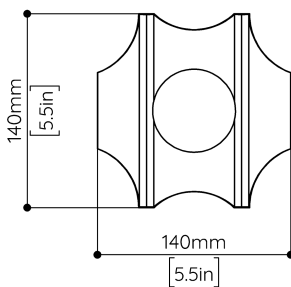

SPECIFICATION SHEET

V1.0

REMNANT SINGLE SCONCE

DESCRIPTION

Remnant is a sculptural sconce inspired by a fossilized clam shell, capturing the enduring beauty of nature's ancient forms.

MATERIALS

Cast Bronze or Cast Aluminium & Glass.

DIMENSIONS

Length: 140mm (5.5")
Depth: 71mm (2.8")
Height: 140mm (5.5")

WEIGHT

Bronze = 1.5kg (3.3lbs)
Aluminium = 0.8kg (1.8lbs)

LAMPING

LED G4 Globe

LED COLOUR TEMP

Warm White 2700k

VOLTAGE/WATTAGE

12V DC @ 3W

LUMENS/CRI

270lm
*From the source

DRIVER

12V 25W 0-10V DIMMABLE

STANDARD FINISHES

Bronze - Aged Bronze (Waxed)
Dark Bronze (Waxed)
Aluminum - Brushed

MAINTENANCE

All LOST PROFILE metal surfaces are waxed. These metal surfaces are designed to age and patinate. Wear gloves when handling to avoid hand prints.

DRIVERS & DIMMING

LOST PROFILE products are supplied with 0-10V dimmable LED drivers.

PHASE & DALI Dimmable drivers are available for some regions, upon request.

The location of the driver needs to be considered, whether in a ceiling cavity, in a wall cavity, or ideally in an accessible electrical cabinet.

PRICING & LEAD TIMES

Please contact us or your nearest LOST PROFILE representative for current pricing and lead times.