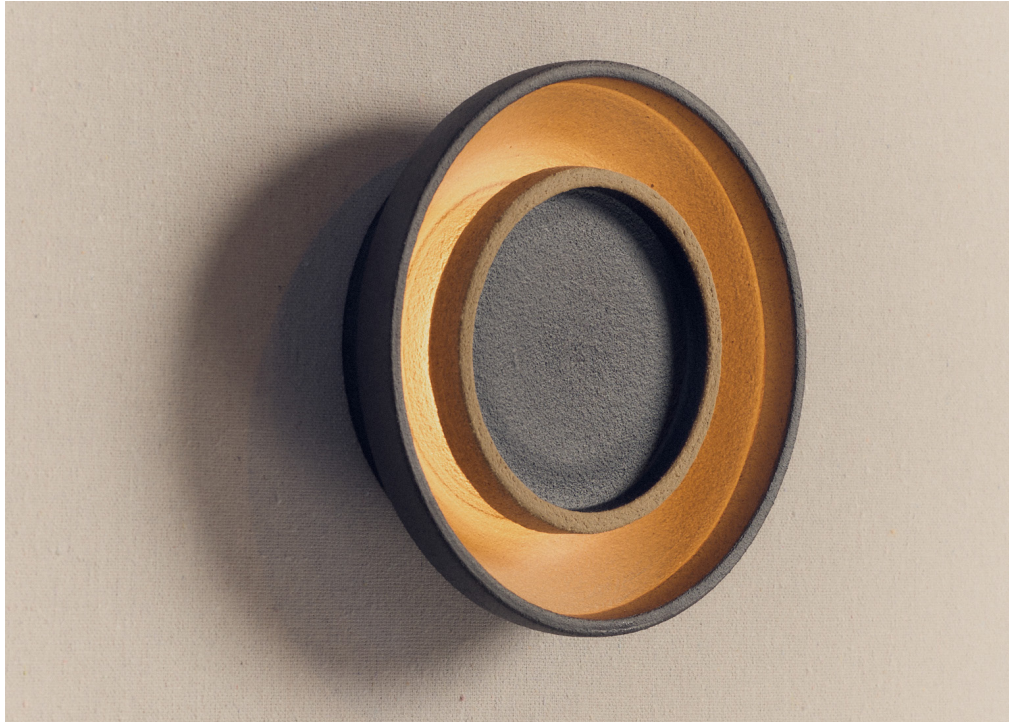

## Standard fixtures included

- 1 x Shade
- 1 x Wall mount with fixings
- LED driver to be mounted remotely.
- Driver dimensions: 55 x 10.5 x 3cm (L x W x H)

## Chorus Ceramic

16cm x 16cm x 4.5cm

Approx. 1kg

6W, 2700K Fixed LED

800Lm diffused output