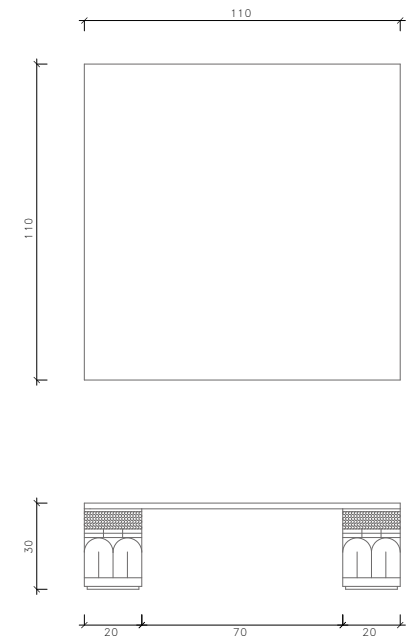

W: 110cm, D: 110cm, H: 30cm
W: 43 ¼", D: 43 ¼", H: 11 ¾"

Bassorilievo on Travertine from Veracruz.

Lead time: 8 - 10 weeks

Handcrafted in Mexico.

Please note: Products may vary slightly in design, texture, and finishing, showcasing the artisanal handcrafted work.