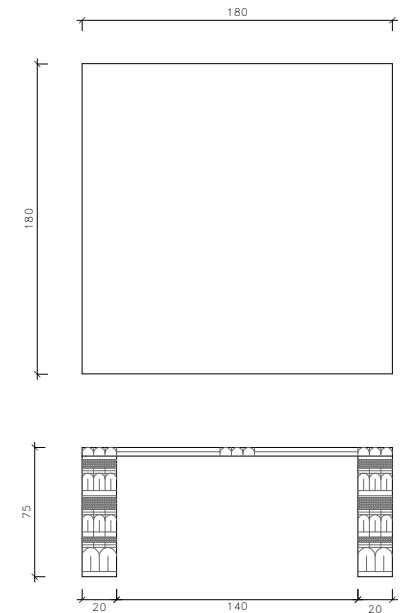

W: 180cm, D: 180cm, H: 75cm  
W: 71", D: 71", H: 30"

Bassorilievo on Travertine from Veracruz.

Lead time: 8 - 10 weeks

Handcrafted in Mexico.

Please note: Products may vary slightly in design, texture, and finishing, showcasing the artisanal handcrafted work.