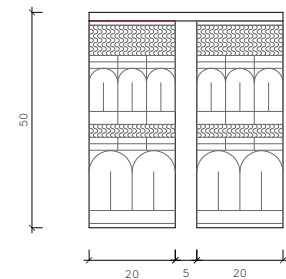

W: 45cm, D: 45cm, H: 50cm
W: 17 ¾", D: 17 ¾", H: 19 ¾"

Bassorilievo on Travertine from Veracruz.

Lead time: 8 - 10 weeks

Handcrafted in Mexico.

Please note: Products may vary slightly in design, texture, and finishing, showcasing the artisanal handcrafted work.