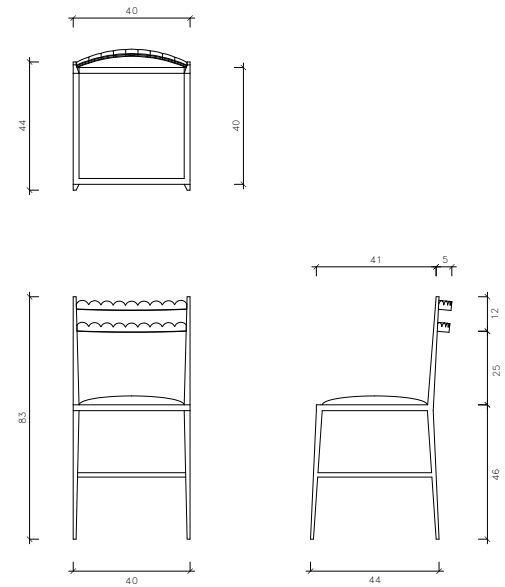

LUPITA

LUPITA CHAIR | Inspired by the traditional 19th-century Mexican scallop carved benches that furnish the courtyard of small colonial churches in central Mexico. For us, an invitation to pause and reconnect.

Hand carved in pine has been casted in aluminum and upholstered with olive low pile velvet. COM/COL is available. A swatch is required for approval prior to production.

W: 40cm, D: 40cm, H: 83cm
W: 16", D: 16", H: 32 1/2"

Aluminium, velvet upholstery.

Lead time: 8 - 10 weeks

Handcrafted in Mexico.

Please note: Products may vary slightly in design, texture, and finishing, showcasing the artisanal handcrafted work.