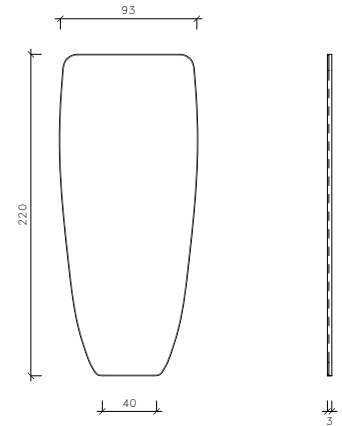

P E D R A

PEDRA MIRROR | Inspired in the pattern by the lichen formations that naturally grow on rocky surfaces, the shape recalls megalithic sculptures, one of the earliest forms of art, and one of the most fascinating mysteries in the study of prehistoric architecture.

W: 93cm, D: 3cm, H: 220cm
W: 36 ½", D: 1 ¼", H: 86 ½"

Oxidized mirror framed in steel.

Lead time: 8 - 10 weeks

Handcrafted in Mexico.

Please note: Products may vary slightly in design, texture, and finishing, showcasing the artisanal handcrafted work.